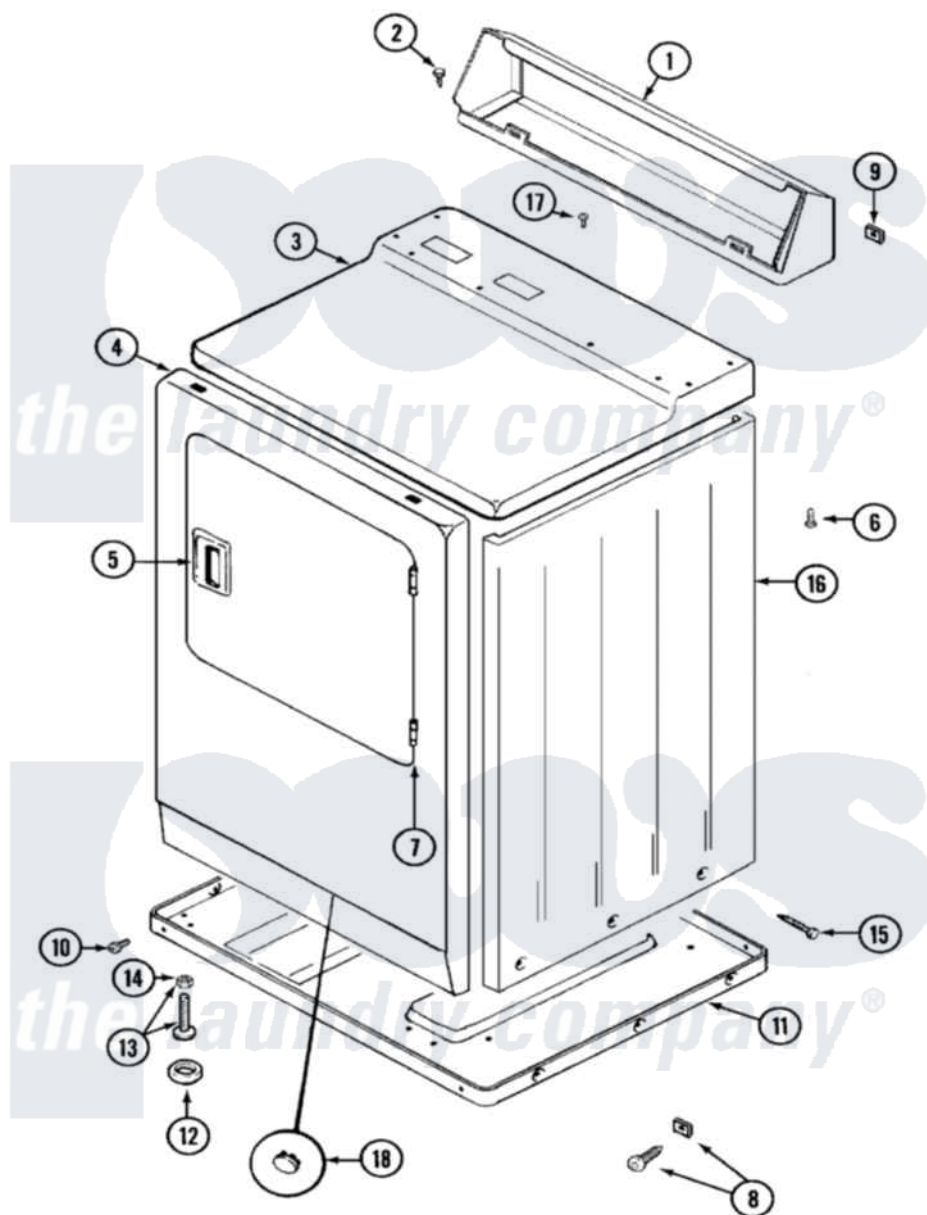

Maytag LDG9814AAM 01 - CABINET-FRONT (LDE9814ACM & LDG9814AAM)

Maytag Residential Maytag LDG9814AAM Dryer Parts Parts Diagram 01 - CABINET-FRONT (LDE9814ACM & LDG9814AAM)

Click on the part number to view part

Item	Original Part Number	Replaced By	Status	Part Description
1	305193L			Console
2	216423	3370225		Screw
3	33001166		Not Available	COVER, TOP (ALM)---NA
4	33001221	22001817		Sheet, Sound Damper
"	33001258	33001242		Panel, Front
5	33001254	37001047		Handle, Door
6	214354			Screw, Top Cover To Cabnt.
7	33001230			Hinge, Door
8	204439			Screw And Fstner Assembly
9	215075			Fastener, Control Panel To Console
10	Y313561			Screw---NA
"	Y310632	1163839		Screw
11	Y303361		Not Available	BASE ASSY. (UPPER & LOWER)

12	Y314137		Foot, Rubber
13	Y305086		Adjustable Leg And Nut
14	Y052740	62739	Nut, Lock
15	213007		Xfor Cabinet See Cabinet, Back
16	33001160	Not Available	CABINET (ALM)
17	210186	3370225	Screw
18	33001168	Not Available	PLUG, SIGHT HOLE (ALM)