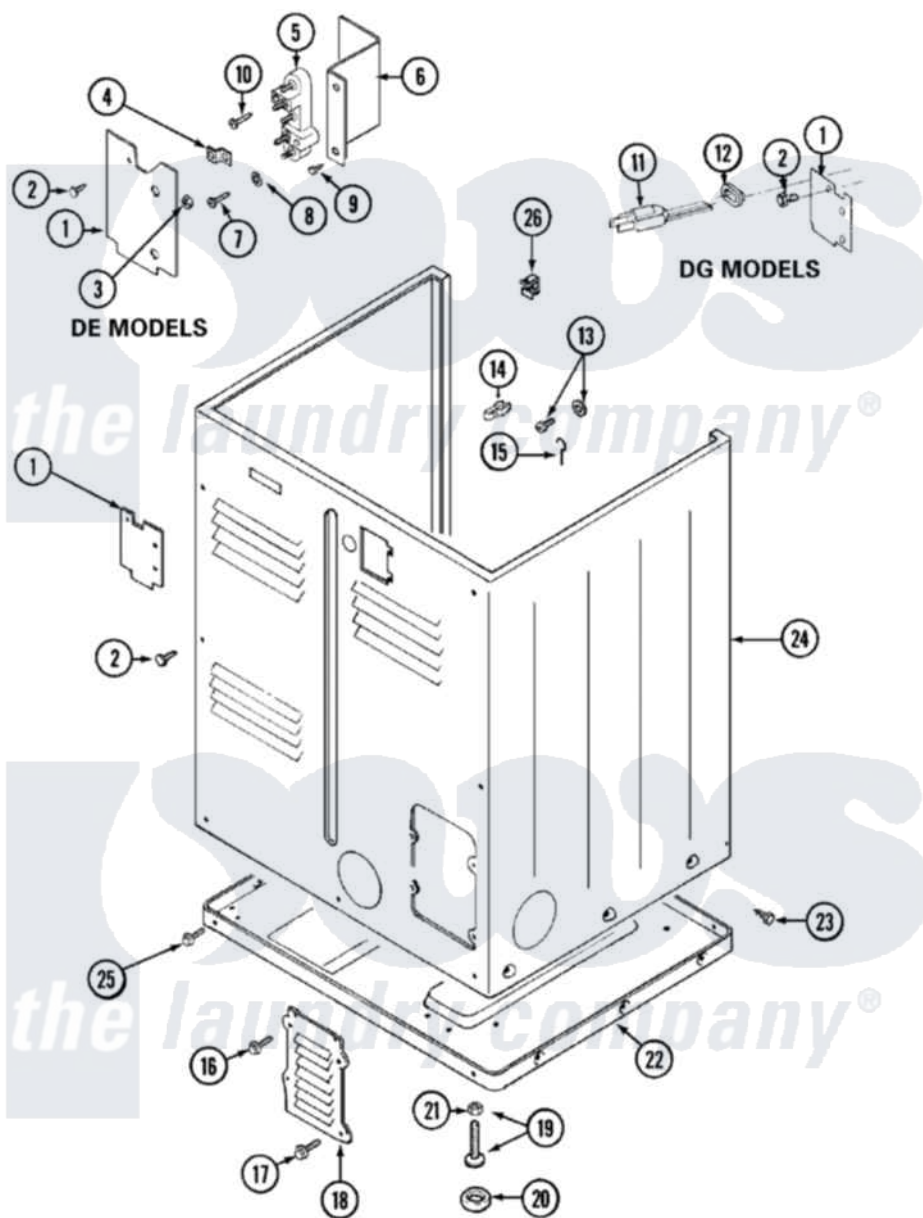

Maytag LDG9814AAM 02 - CABINET-REAR (LDE9814ACM & LDG9814AAM)

Maytag Residential Maytag LDG9814AAM Dryer Parts Parts Diagram 02 - CABINET-REAR (LDE9814ACM & LDG9814AAM)

Click on the part number to view part

Item	Original Part Number	Replaced By	Status	Part Description
1	Y312905		Not Available	COVER, TERMINAL
2	Y313561			Screw---NA
11	33001246		Not Available	CORD, POWER
12	211881			Grommet, Cord Part Not Used-Gas Models Only
13	303846	22003781		Screw, Ground Strap
14	301548			Clamp, Ground Wire
15	204807			Ground Wire, Supp. Plte To Top Cover
16	Y313559			Screw
17	211294	90767		Screw, 8A X 3/8 HeX Washer Head Tapping
18	Y312951		Not Available	ACCESS COVER, BACK
19	Y305086			Adjustable Leg And Nut
20	Y314137			Foot, Rubber
21	Y052740	62739		Nut, Lock