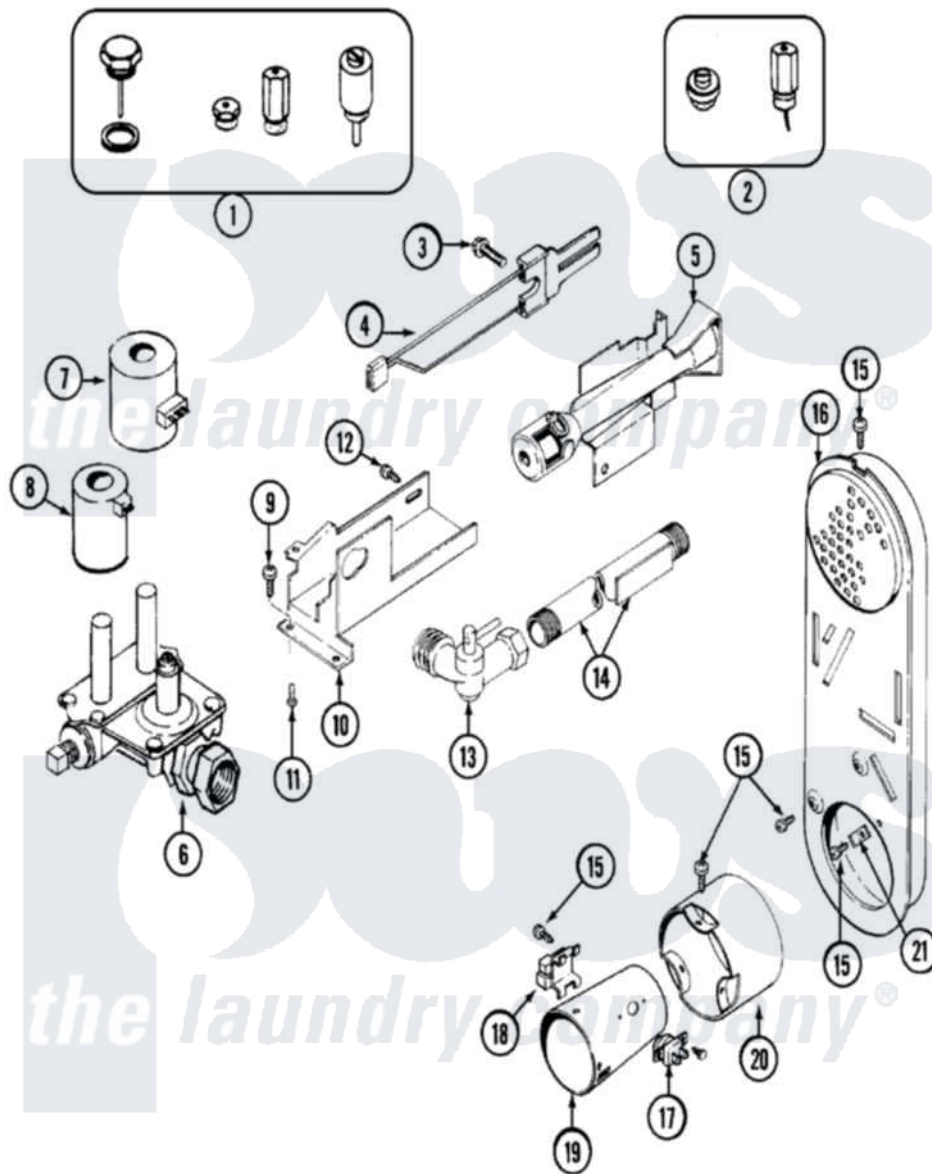

Maytag LDG9814AAM 05 - GAS VALVE

Maytag [Residential Maytag LDG9814AAM Dryer Parts](#) Parts Diagram 05 - GAS VALVE
 Click on the part number to view part

Item	Original Part Number	Replaced By	Status	Part Description
1	Y306195	MAL9000AXX		LP Gas Con
2	306204	33002924		Gas Conv K
3	304971			Screw Note: Screw, Igniter
4	304970	4391996		Ignitor
5	33001247	33002793		Burner Assembly
6	306176			Valve, Gas
7	306106			Coil, Holding And Booster--W
8	306105	694540		Coil, 60 Hz
9	Y313561			Screw---NA
10	314566			Gas Control Bracket
11	Y313559			Screw
12	314082	90767		Screw, 8A X 3/8 HeX Washer Head Tapping
"	314568	Y313559		Screw
13	Y303349			Angle Shut-Off, Gas Valve
14	Y303383	33001735		Pipe And Bracket Assembly Series 18 Not Needed Use

15	211294	90767	Vavle
			Screw, 8A X 3/8 HeX Washer Head Tapping
16	Y308504		Not Available
			INLET DUCT ASSEMBLY
17	303395		Thermostat, Hi-Limit
18	Y303377	338906	Radiant, Sensor
19	Y308548		Combustion Cone Assembly
20	Y303841		Cone, Extension
21	Y312890		Retainer, Heater Chamber