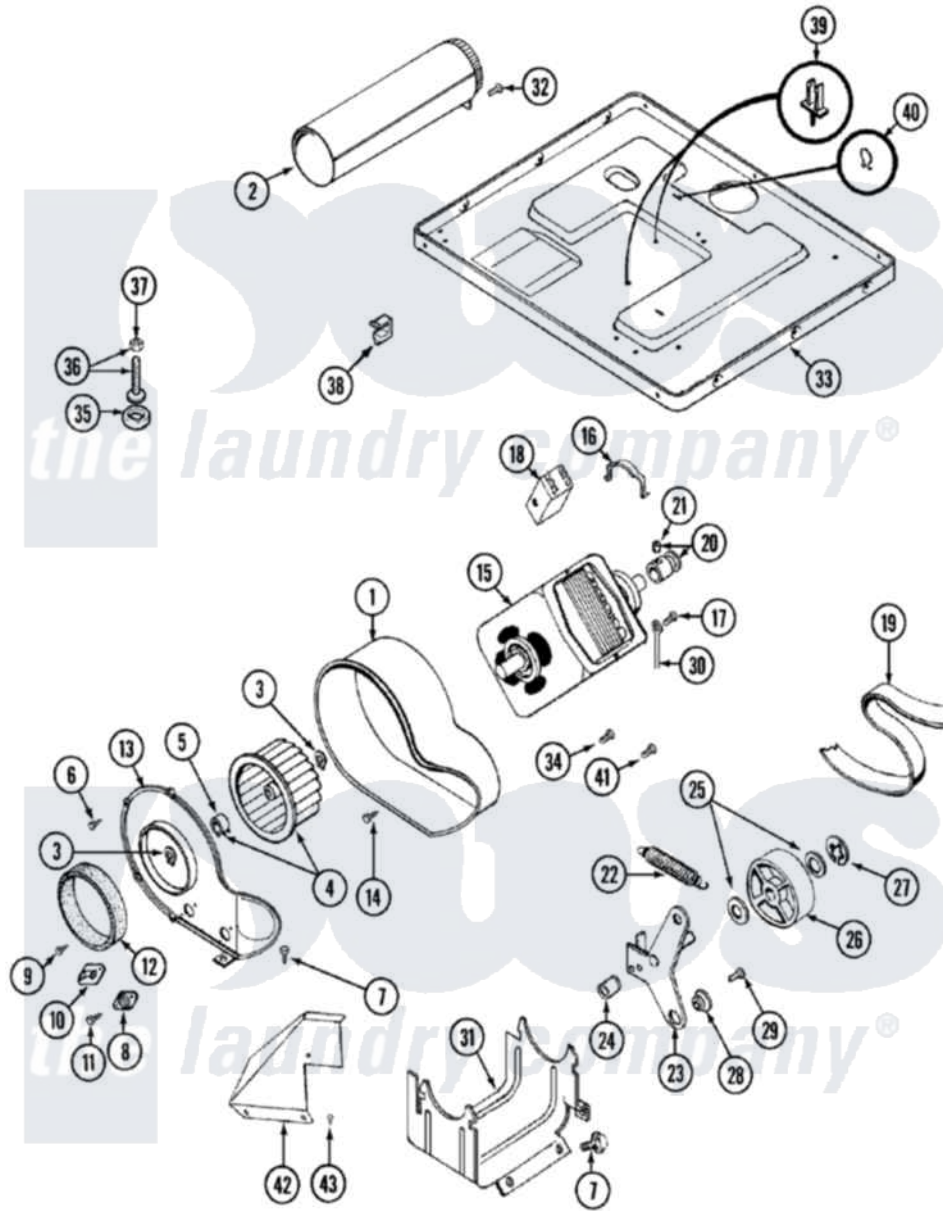

Maytag LDG9814AAM 06 - MOTOR DRIVE (LDE9814ACM & LDG9814AAM)

Maytag [Residential Maytag LDG9814AAM Dryer Parts](#) Parts Diagram 06 - MOTOR DRIVE (LDE9814ACM & LDG9814AAM)

[Click on the part number to view part](#)

Item	Original Part Number	Replaced By	Status	Part Description
1	Y312893			Housing, Blower
2	Y303442			EXHAUST DUCT ASSEMBLY
3	410233	9703438		Ring-Retrn
4	Y303836			Blower Wheel Assembly And Clamp
5	312967			Clamp, Blower Housing
6	Y312961	W10116751		Screw
7	Y313561			Screw---NA
8	306910			Thermostat, Multi Temp Note: Thermostat
9	211294	90767		Screw, 8A X 3/8 HeX Washer Head Tapping
10	306604			Cut-Off, Thermal Part Not Used
11	314848	W10116760		Screw
12	Y312901			Seal, Housing Cover
13	314846			Cover, Blower Housing

14	Y310632	1163839	Screw
15	Y303358	W10410999	Motor-Drive
16	Y015825		Clip, Motor To Motor Support
17	910343	488234	Screw 8-32 X 1/4
18	Y303877	Not Available	SWITCH, MOTOR EXTERNAL START No.303358-2, No.303358-4, 303358-7
"	Y303879		Switch, Motor External Start
"	306207	Not Available	(PROD. No.303358-8 & No.303358-9)
19	Y312959		Poly "V" Belt For Tumbler
20	Y305185	6-3051850	Pulley- MO
21	Y053241		Set Screw, Motor Pulley
22	Y303945		IDLER SPRING ASSY. W/PLUG
23	Y303363	6-3033630	Idler Arm
24	Y313582	W10116756	Spacer
25	Y312527		Washer, Idler Shaft
26	Y303705	6-3037050	Pulley- ID
27	312958	354987	Ring, Retaining
28	Y312894	315772	Sleeve, Idler Arm
29	Y014874		Screw, Idler Arm And Sleeve
30	901220		Ground Wire
31	312897	Not Available	SUPPORT, MOTOR
32	Y310632	1163839	Screw
33	Y305084		Base Assembly
34	211294	90767	Screw, 8A X 3/8 HeX Washer Head Tapping
35	Y314137		Foot, Rubber
36	Y305086		Adjustable Leg And Nut
37	Y052740	62739	Nut, Lock
38	Y310376		Clip, Door Switch Harness
39	315471	22003298	Retainer, Wire
40	410490		Spring, Retainer Wire Harness
41	Y312961	W10116751	Screw
42	315122	Not Available	COVER, THERMOSTAT PART NOT USED (MDE ONLY)
43	Y310632	1163839	Screw