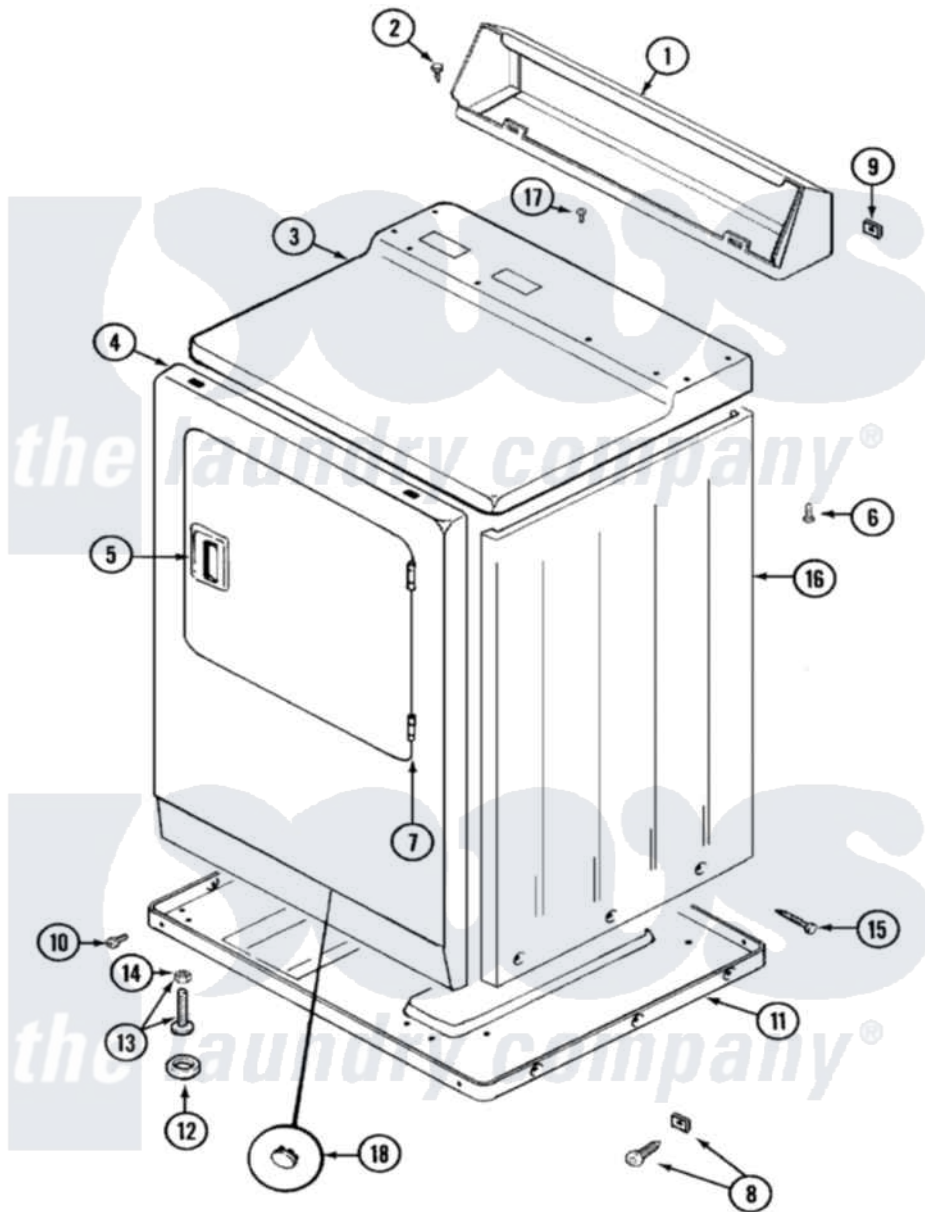

Maytag LDG9824AAE 01 - CABINET-FRONT

Maytag Residential Maytag LDG9824AAE Dryer Parts Parts Diagram 01 - CABINET-FRONT
 Click on the part number to view part

Item	Original Part Number	Replaced By	Status	Part Description
1	Y305193			Console
2	216423	3370225		Screw
3	33001165			Top Cover Assembly
4	33001221	22001817		Sheet, Sound Damper
"	33001242			Panel, Front
5	33001241			Handle, Door
6	214354			Screw, Top Cover To Cabnt.
7	33001230			Hinge, Door
8	204439			Screw And Fstner Assembly
9	215075			Fastener, Control Panel To Console
10	Y313561			Screw----NA
"	Y310632	1163839		Screw
11	Y303361		Not Available	BASE ASSY. (UPPER & LOWER)
12	Y314137			Foot, Rubber
13	Y305086			Adjustable Leg And Nut

14	Y052740	62739	Nut, Lock
15	213007		Xfor Cabinet See Cabinet, Back
16	33001159	33001327	Cabinet
17	210186	3370225	Screw
18	33001132	33002342	Plug, Sifht Hole