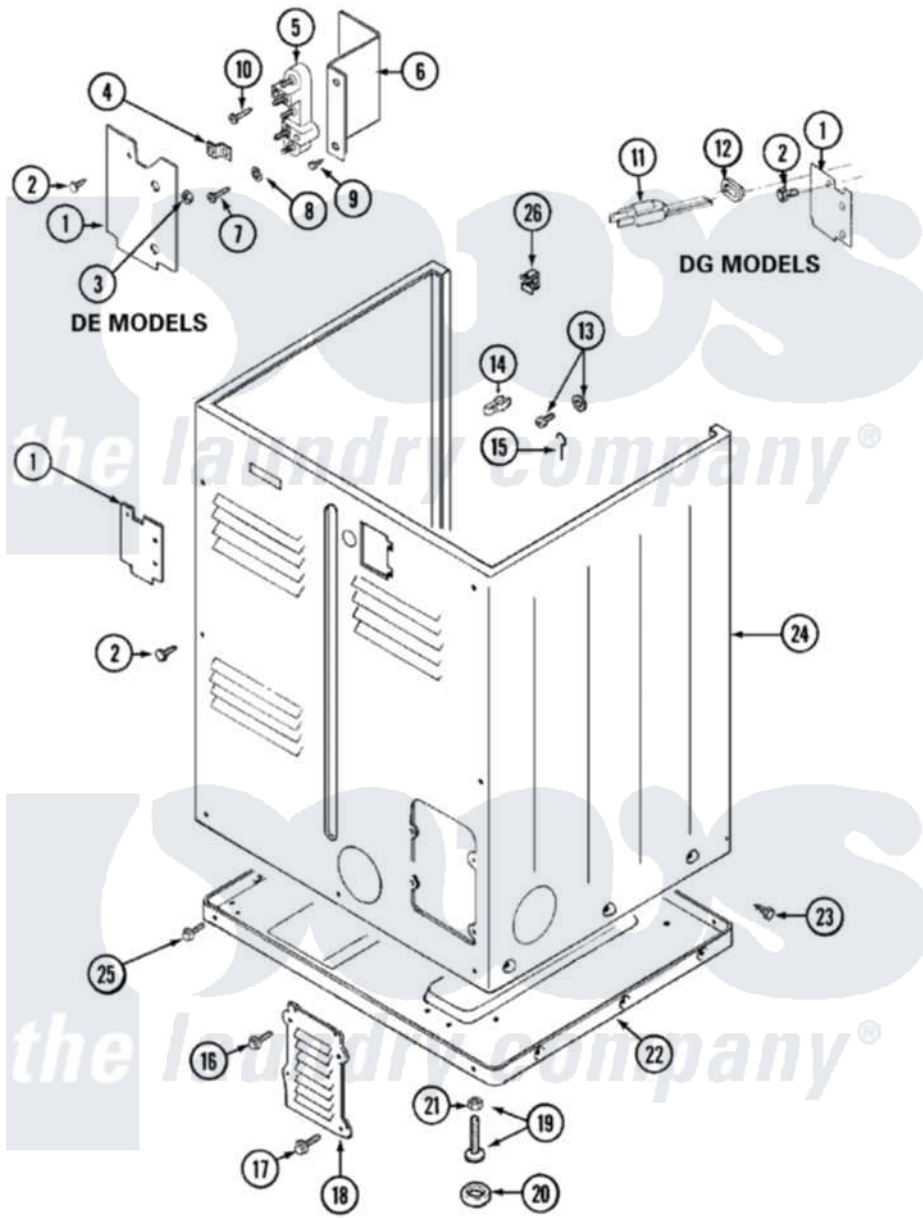

Maytag LDG9824AAE 02 - CABINET-REAR

Maytag [Residential Maytag LDG9824AAE Dryer Parts](#) Parts Diagram 02 - CABINET-REAR
 Click on the part number to view part

Item	Original Part Number	Replaced By	Status	Part Description
1	Y312905		Not Available	COVER, TERMINAL
2	Y313561			Screw---NA
11	33001246		Not Available	CORD, POWER
12	211881			Grommet, Cord Part Not Used-Gas Models Only
13	303846	22003781		Screw, Ground Strap
14	301548			Clamp, Ground Wire
15	204807			Ground Wire, Supp. Pltte To Top Cover
16	Y313559			Screw
17	211294	90767		Screw, 8A X 3/8 HeX Washer Head Tapping
18	Y312951		Not Available	ACCESS COVER, BACK
19	Y305086			Adjustable Leg And Nut
20	Y314137			Foot, Rubber
21	Y052740	62739		Nut, Lock
22	Y303361		Not Available	BASE ASSY. (UPPER & LOWER)

23	213007		Xfor Cabinet See Cabinet, Back
24	33001159	33001327	Cabinet
25	Y313561		Screw----NA
"	Y310632	1163839	Screw
26	Y310376		Clip, Door Switch Harness