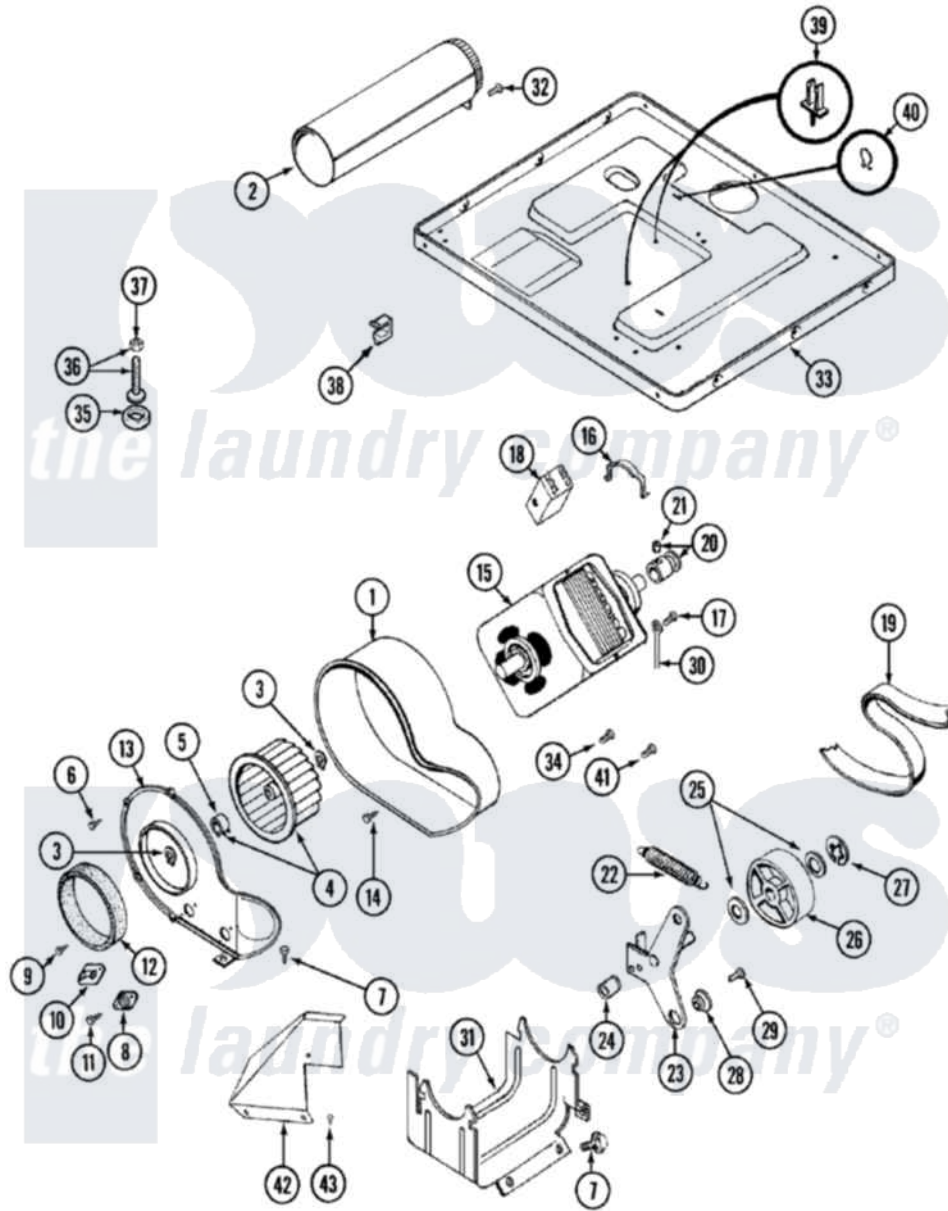

# Maytag LDG9824AAE 06 - MOTOR DRIVE

Maytag [Residential Maytag LDG9824AAE Dryer Parts](#) Parts Diagram 06 - MOTOR DRIVE  
 Click on the part number to view part

Item	Original Part Number	Replaced By	Status	Part Description
1	<a href="#">Y312893</a>			Housing, Blower
2	Y303442			EXHAUST DUCT ASSEMBLY
3	410233	<a href="#">9703438</a>		Ring-Retrnr
4	<a href="#">Y303836</a>			Blower Wheel Assembly And Clamp
5	<a href="#">312967</a>			Clamp, Blower Housing
6	Y312961	<a href="#">W10116751</a>		Screw
7	<a href="#">Y313561</a>			Screw----NA
8	<a href="#">306910</a>			Thermostat, Multi Temp Note: Thermostat
9	211294	<a href="#">90767</a>		Screw, 8A X 3/8 HeX Washer Head Tapping
10	<a href="#">306604</a>			Cut-Off, Thermal Part Not Used
11	314848	<a href="#">W10116760</a>		Screw
12	<a href="#">Y312901</a>			Seal, Housing Cover
13	<a href="#">314846</a>			Cover, Blower Housing
14	Y310632	<a href="#">1163839</a>		Screw