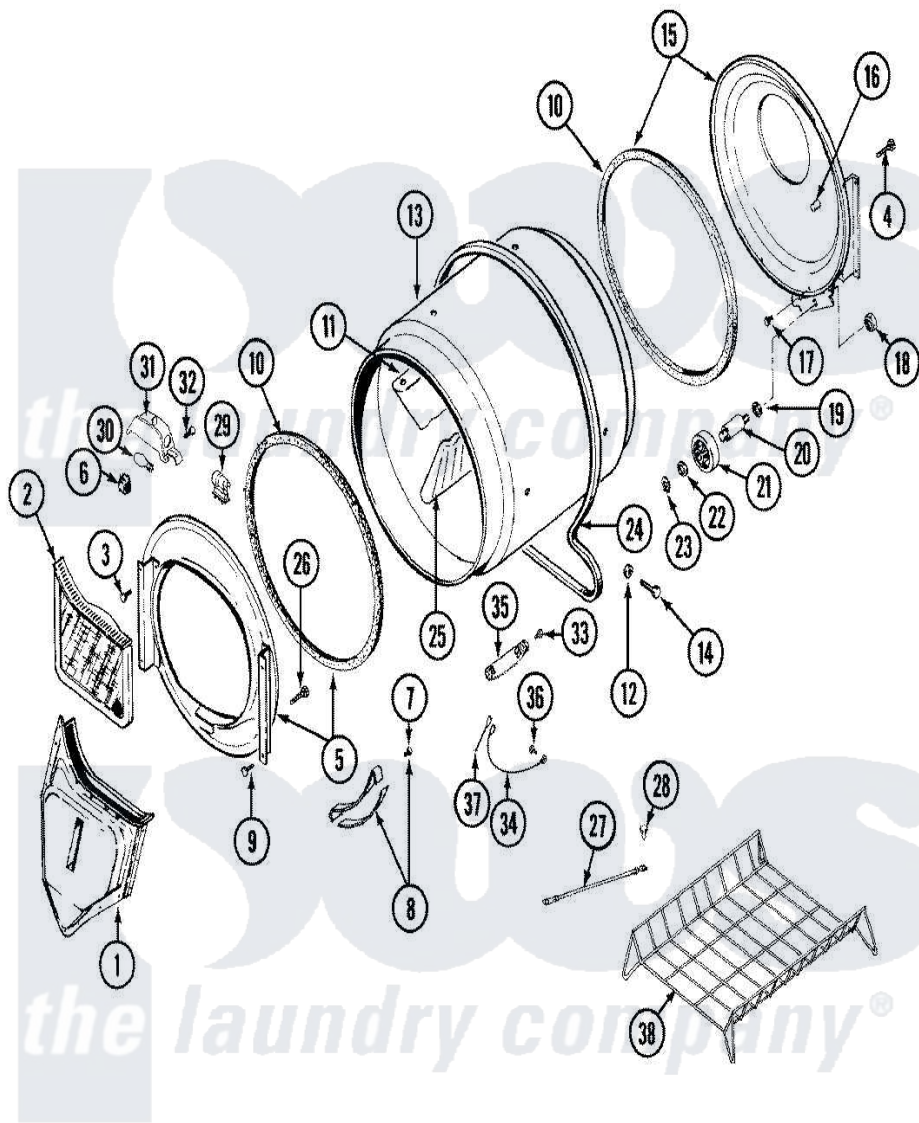

# Maytag LDG9824AAE 07 - TUMBLER

Maytag [Residential Maytag LDG9824AAE Dryer Parts](#) Parts Diagram 07 - TUMBLER  
 Click on the part number to view part

Item	Original Part Number	Replaced By	Status	Part Description
1	<a href="#">33001016</a>			Outlet Duct Assembly
2	33001171	<a href="#">33002970</a>		Lint Filte
3	313764		Not Available	SCREW
4	<a href="#">Y313561</a>			Screw----NA
5	<a href="#">33001423</a>			Front Assembly, Tumbler
6	<a href="#">Y310376</a>			Clip, Door Switch Harness
7	<a href="#">210720</a>			Rivet, Bearing To Tumbler Frmt
8	<a href="#">306508</a>			Tumbler Bearing Kit ---W
9	Y310632	<a href="#">1163839</a>		Screw
10	<a href="#">314820</a>			Seal, Tumbler
11	<a href="#">33001012</a>			Baffle
12	<a href="#">314158</a>			Washer, Baffle To Tumbler
13	33001108		Not Available	DRYER TUMBLER, W/O BAFFLES
14	<a href="#">Y310759</a>			Screw, Tumbler Baffles
15	<a href="#">33001178</a>			Back, Tumbler
16	313915	<a href="#">31-3915</a>		Tech Sheet