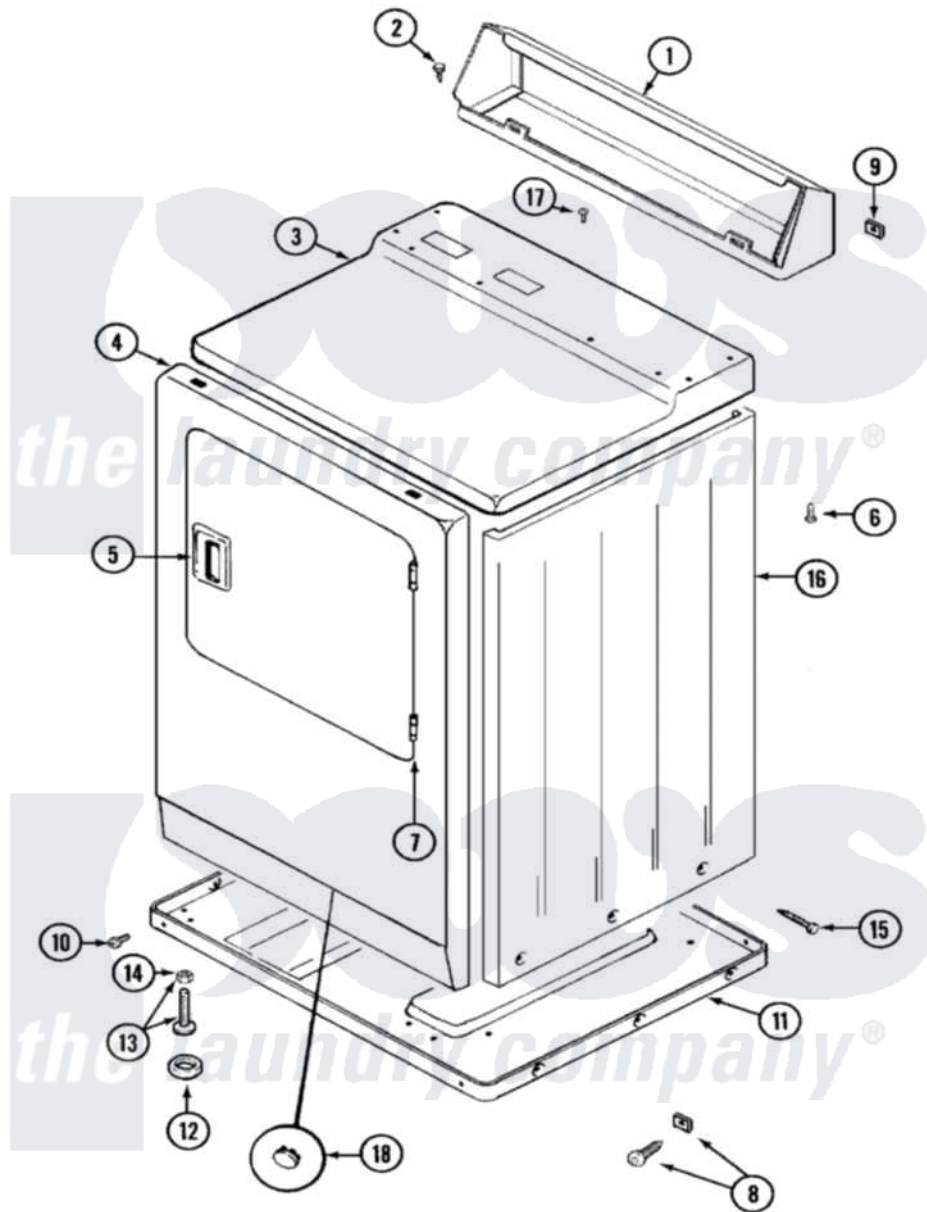

# Maytag LDG9824AAL 01 - CABINET-FRONT

Maytag Residential Maytag LDG9824AAL Dryer Parts Parts Diagram 01 - CABINET-FRONT  
 Click on the part number to view part

Item	Original Part Number	Replaced By	Status	Part Description
1	<a href="#">305193L</a>			Console
2	216423	<a href="#">3370225</a>		Screw
3	33001166		Not Available	COVER, TOP (ALM)---NA
4	33001221	<a href="#">22001817</a>		Sheet, Sound Damper
"	33001258	<a href="#">33001242</a>		Panel, Front
5	33001254	<a href="#">37001047</a>		Handle, Door
6	<a href="#">214354</a>			Screw, Top Cover To Cabnt.
7	<a href="#">33001230</a>			Hinge, Door
8	<a href="#">204439</a>			Screw And Fstner Assembly
9	<a href="#">215075</a>			Fastener, Control Panel To Console
10	<a href="#">Y313561</a>			Screw---NA
"	Y310632	<a href="#">1163839</a>		Screw
11	Y303361		Not Available	BASE ASSY. (UPPER & LOWER)
12	<a href="#">Y314137</a>			Foot, Rubber
13	<a href="#">Y305086</a>			Adjustable Leg And Nut

14	Y052740	<a href="#">62739</a>	Nut, Lock
15	<a href="#">213007</a>		Xfor Cabinet See Cabinet, Back
16	33001160		Not Available
17	210186	<a href="#">3370225</a>	Screw
18	33001168		Not Available
			PLUG, SIGHT HOLE (ALM)