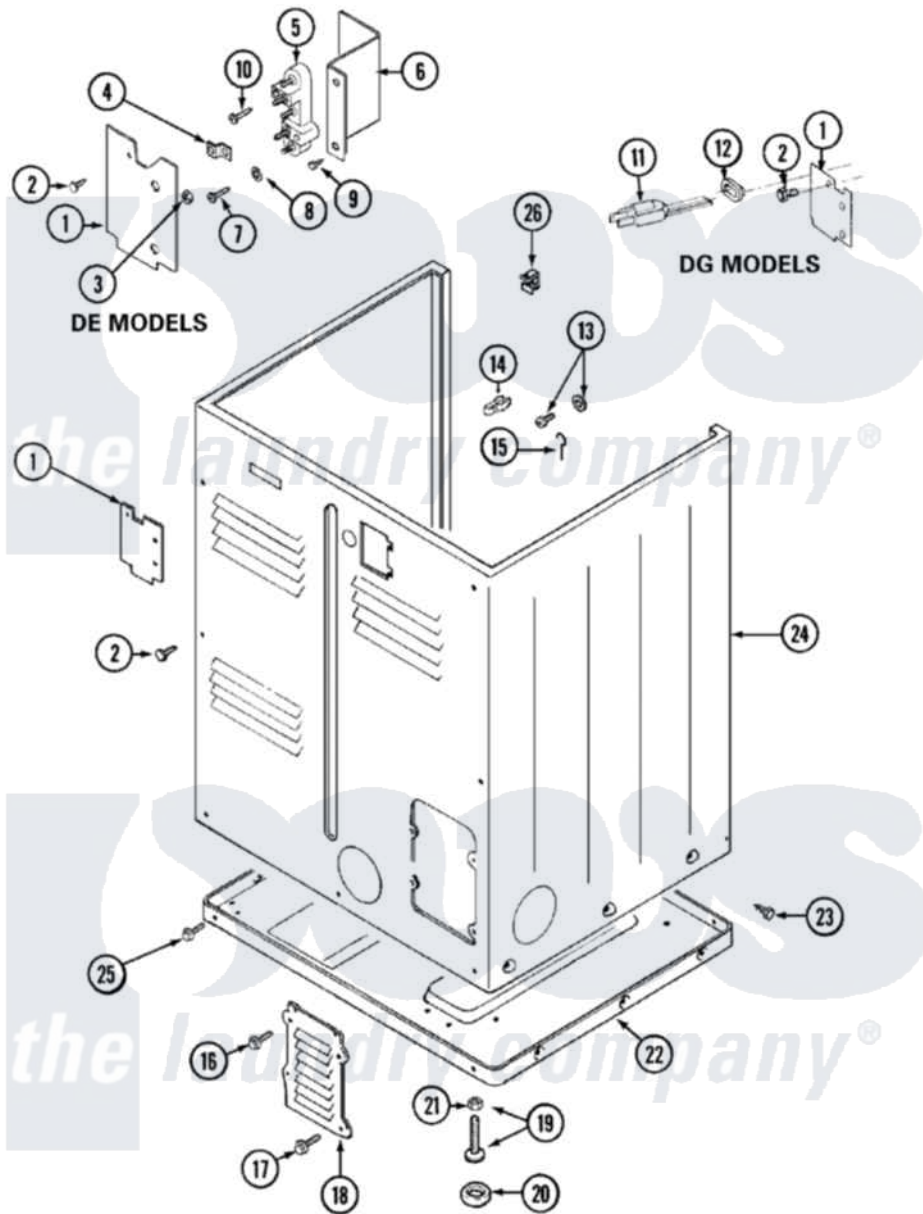

# Maytag LDG9824AAL 02 - CABINET-REAR

Maytag [Residential Maytag LDG9824AAL Dryer Parts](#) Parts Diagram 02 - CABINET-REAR  
 Click on the part number to view part

Item	Original Part Number	Replaced By	Status	Part Description
1	Y312905		Not Available	COVER, TERMINAL
2	<a href="#">Y313561</a>			Screw---NA
11	33001246		Not Available	CORD, POWER
12	<a href="#">211881</a>			Grommet, Cord Part Not Used-Gas Models Only
13	303846	<a href="#">22003781</a>		Screw, Ground Strap
14	<a href="#">301548</a>			Clamp, Ground Wire
15	<a href="#">204807</a>			Ground Wire, Supp. Pltte To Top Cover
16	<a href="#">Y313559</a>			Screw
17	211294	<a href="#">90767</a>		Screw, 8A X 3/8 HeX Washer Head Tapping
18	Y312951		Not Available	ACCESS COVER, BACK
19	<a href="#">Y305086</a>			Adjustable Leg And Nut
20	<a href="#">Y314137</a>			Foot, Rubber
21	Y052740	<a href="#">62739</a>		Nut, Lock
22	Y303361		Not Available	BASE ASSY. (UPPER & LOWER)

23	<a href="#">213007</a>		Xfor Cabinet See Cabinet, Back
24	33001160	Not Available	CABINET (ALM)
25	<a href="#">Y313561</a>		Screw---NA
"	Y310632	<a href="#">1163839</a>	Screw
26	<a href="#">Y310376</a>		Clip, Door Switch Harness