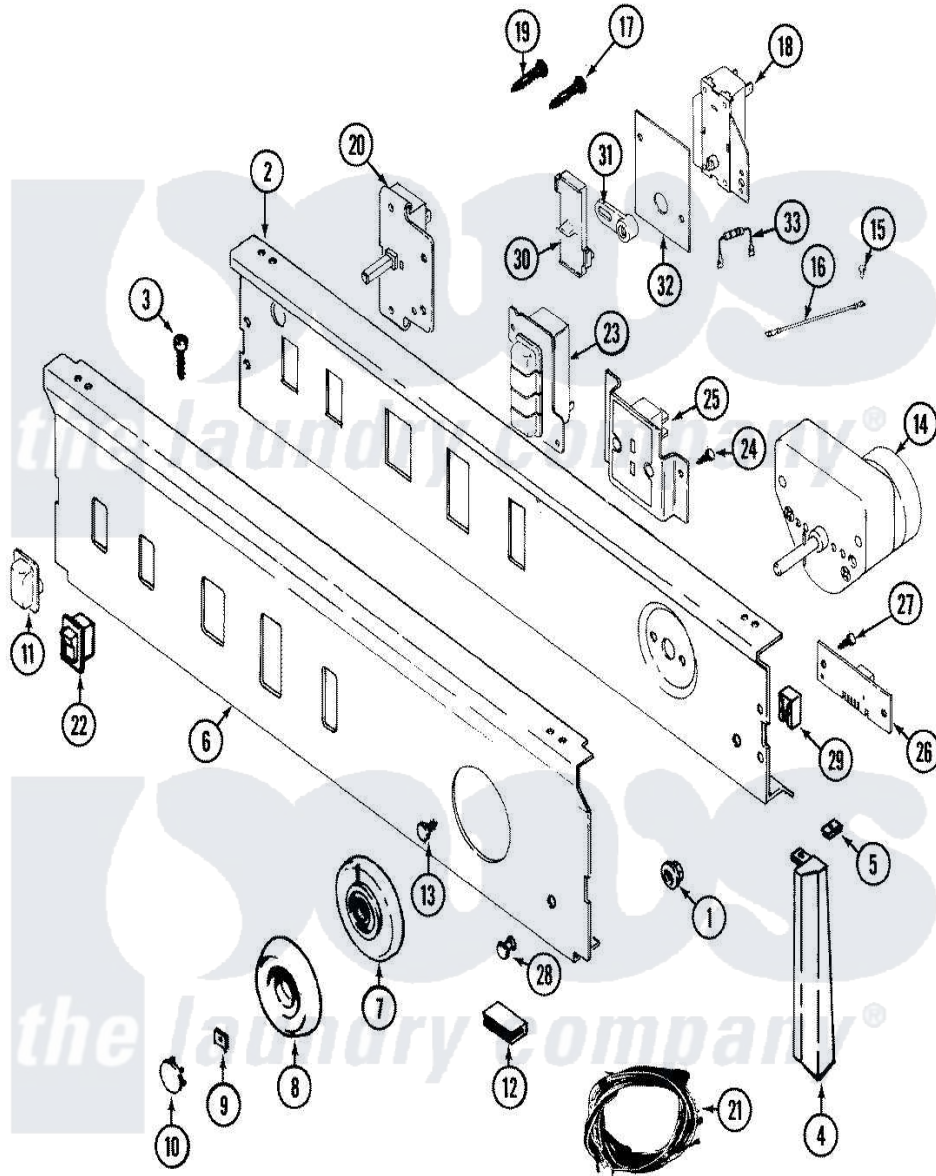

Maytag LDG9824AAL 03 - CONTROL PANEL

Maytag Residential Maytag LDG9824AAL Dryer Parts Parts Diagram 03 - CONTROL PANEL
 Click on the part number to view part

| Item | Original Part Number | Replaced By | Status | Part Description |
|------|--------------------------|------------------------|---------------|---|
| 1 | 214872 | | | Palnut, End Cap Note: Nut, Lamp Holder |
| 2 | 33001265 | | | Plate, Support |
| 3 | 314728 | 210932 | | Screw, No.8 X 9/16 Ctsk Note: Screw, Inlet Duct |
| 4 | 22001290 | | | End Cap, Control Panel |
| " | 22001288 | | | End Cap, Control Panel |
| 5 | 214894 | | | Fastener, End Cap |
| 6 | 33001101 | | | Panel, Control |
| 7 | 33001182 | | Not Available | SKIRT, TIMER DIAL (BLK) |
| 8 | 315041 | | | Knob, Timer |
| 9 | 312273 | | | Nut, Control Knob |
| 10 | 216193 | | Not Available | CAP, TIMER KNOB (BLK) |
| 11 | 33001186 | | Not Available | BUTTON (BLK) |
| 12 | 214897 | | | Pad, Control Panel |
| 13 | 315317 | 488234 | | Screw 8-32 X 1/4 |
| 14 | 33001035 | | | Timer |