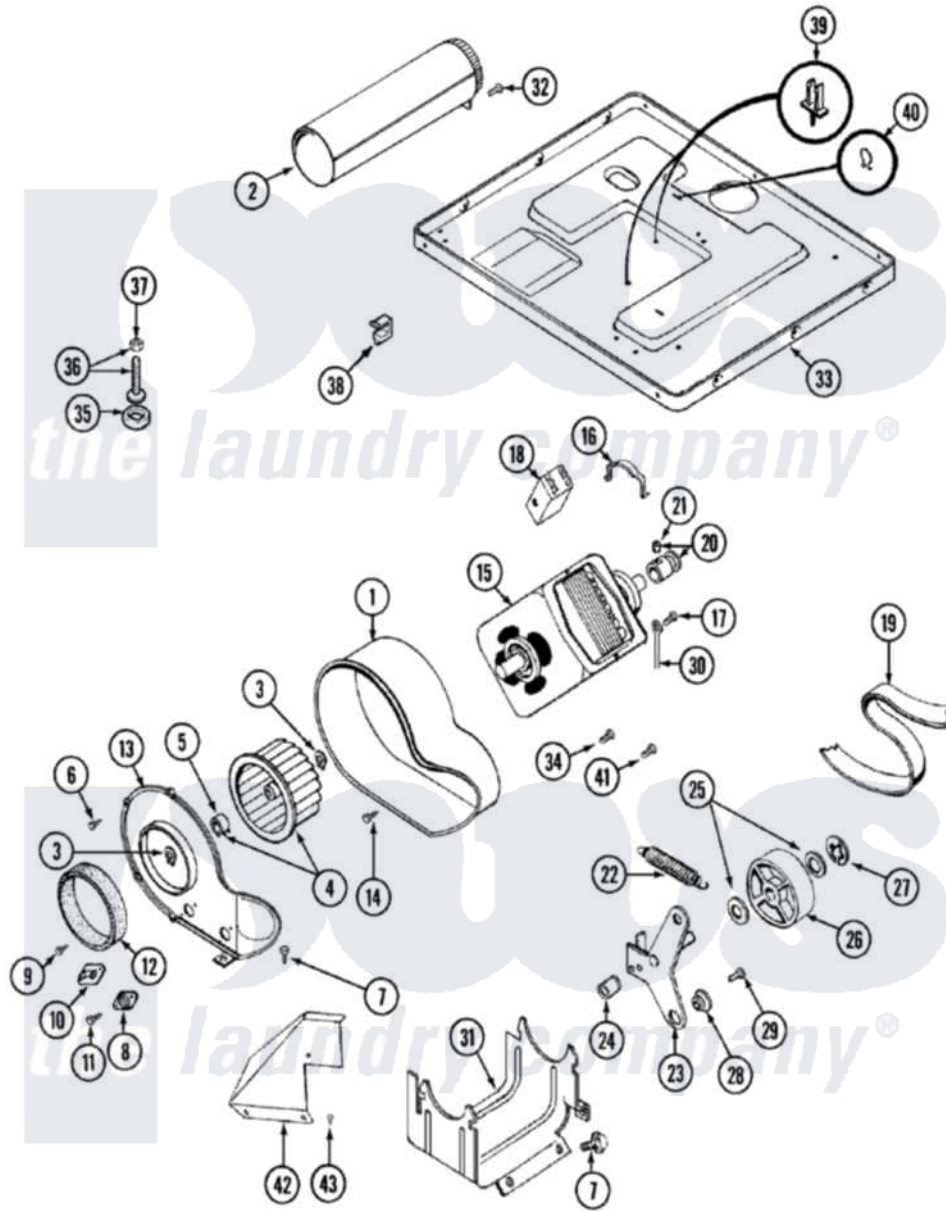

Maytag LDG9824AAL 06 - MOTOR DRIVE

Maytag [Residential Maytag LDG9824AAL Dryer Parts](#) Parts Diagram 06 - MOTOR DRIVE
 Click on the part number to view part

Item	Original Part Number	Replaced By	Status	Part Description
1	Y312893			Housing, Blower
2	Y303442			EXHAUST DUCT ASSEMBLY
3	410233	9703438		Ring-Retrnr
4	Y303836			Blower Wheel Assembly And Clamp
5	312967			Clamp, Blower Housing
6	Y312961	W10116751		Screw
7	Y313561			Screw----NA
8	306910			Thermostat, Multi Temp Note: Thermostat
9	211294	90767		Screw, 8A X 3/8 HeX Washer Head Tapping
10	306604			Cut-Off, Thermal Part Not Used
11	314848	W10116760		Screw
12	Y312901			Seal, Housing Cover
13	314846			Cover, Blower Housing
14	Y310632	1163839		Screw

15	Y303358	W10410999	Motor-Drive
16	Y015825		Clip, Motor To Motor Support
17	910343	488234	Screw 8-32 X 1/4
18	Y303877	Not Available	SWITCH, MOTOR EXTERNAL START No.303358-2, No.303358-4, 303358-7
"	Y303879		Switch, Motor External Start
"	306207	Not Available	(PROD. No.303358-8 & No.303358-9)
19	Y312959		Poly "V" Belt For Tumbler
20	Y305185	6-3051850	Pulley- MO
21	Y053241		Set Screw, Motor Pulley
22	Y303945		IDLER SPRING ASSY. W/PLUG
23	Y303363	6-3033630	Idler Arm
24	Y313582	W10116756	Spacer
25	Y312527		Washer, Idler Shaft
26	Y303705	6-3037050	Pulley- ID
27	312958	354987	Ring, Retaining
28	Y312894	315772	Sleeve, Idler Arm
29	Y014874		Screw, Idler Arm And Sleeve
30	901220		Ground Wire
31	312897	Not Available	SUPPORT, MOTOR
32	Y310632	1163839	Screw
33	Y305084		Base Assembly
34	211294	90767	Screw, 8A X 3/8 HeX Washer Head Tapping
35	Y314137		Foot, Rubber
36	Y305086		Adjustable Leg And Nut
37	Y052740	62739	Nut, Lock
38	Y310376		Clip, Door Switch Harness
39	315471	22003298	Retainer, Wire
40	410490		Spring, Retainer Wire Harness
41	Y312961	W10116751	Screw