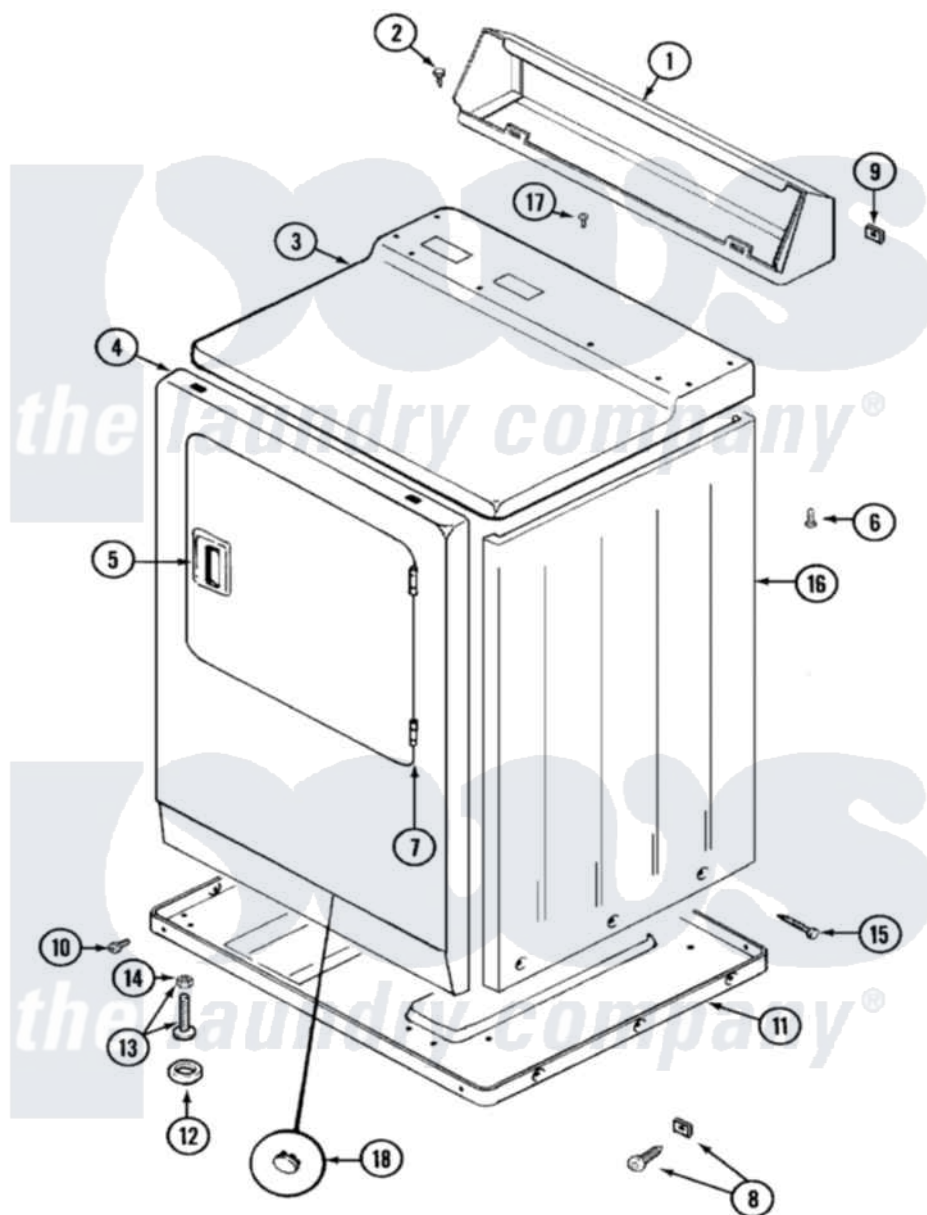

Maytag LDG9824AAM 01 - CABINET-FRONT (LDE9824ACM & LDG9824AAM)

Maytag Residential Maytag LDG9824AAM Dryer Parts Parts Diagram 01 - CABINET-FRONT (LDE9824ACM & LDG9824AAM)

Click on the part number to view part

Item	Original Part Number	Replaced By	Status	Part Description
1	305193L			Console
2	216423	3370225		Screw
3	33001166		Not Available	COVER, TOP (ALM)---NA
4	33001221	22001817		Sheet, Sound Damper
"	33001258	33001242		Panel, Front
5	33001254	37001047		Handle, Door
6	214354			Screw, Top Cover To Cabnt.
7	33001230			Hinge, Door
8	204439			Screw And Fstner Assembly
9	215075			Fastener, Control Panel To Console
10	Y313561			Screw---NA
"	Y310632	1163839		Screw
11	Y303361		Not Available	BASE ASSY. (UPPER & LOWER)

12	Y314137		Foot, Rubber
13	Y305086		Adjustable Leg And Nut
14	Y052740	62739	Nut, Lock
15	213007		Xfor Cabinet See Cabinet, Back
16	33001160	Not Available	CABINET (ALM)
17	210186	3370225	Screw
18	33001168	Not Available	PLUG, SIGHT HOLE (ALM)