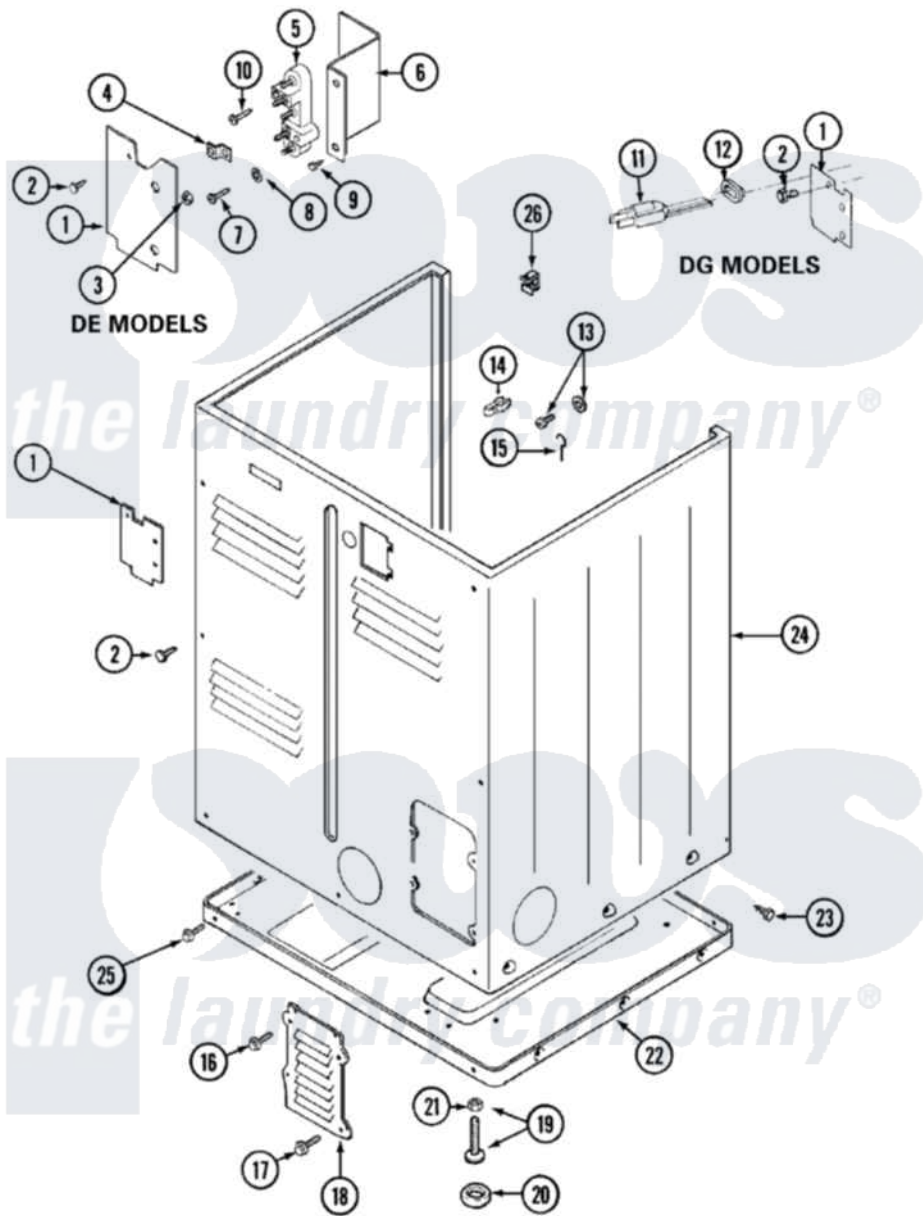

Maytag LDG9824AAM 02 - CABINET-REAR (LDE9824ACM & LDG9824AAM)

Maytag Residential Maytag LDG9824AAM Dryer Parts Parts Diagram 02 - CABINET-REAR (LDE9824ACM & LDG9824AAM)

Click on the part number to view part

Item	Original Part Number	Replaced By	Status	Part Description
1	Y312905		Not Available	COVER, TERMINAL
2	Y313561			Screw---NA
11	33001246		Not Available	CORD, POWER
12	211881			Grommet, Cord Part Not Used-Gas Models Only
13	303846	22003781		Screw, Ground Strap
14	301548			Clamp, Ground Wire
15	204807			Ground Wire, Supp. Pltte To Top Cover
16	Y313559			Screw
17	211294	90767		Screw, 8A X 3/8 HeX Washer Head Tapping
18	Y312951		Not Available	ACCESS COVER, BACK
19	Y305086			Adjustable Leg And Nut
20	Y314137			Foot, Rubber
21	Y052740	62739		Nut, Lock