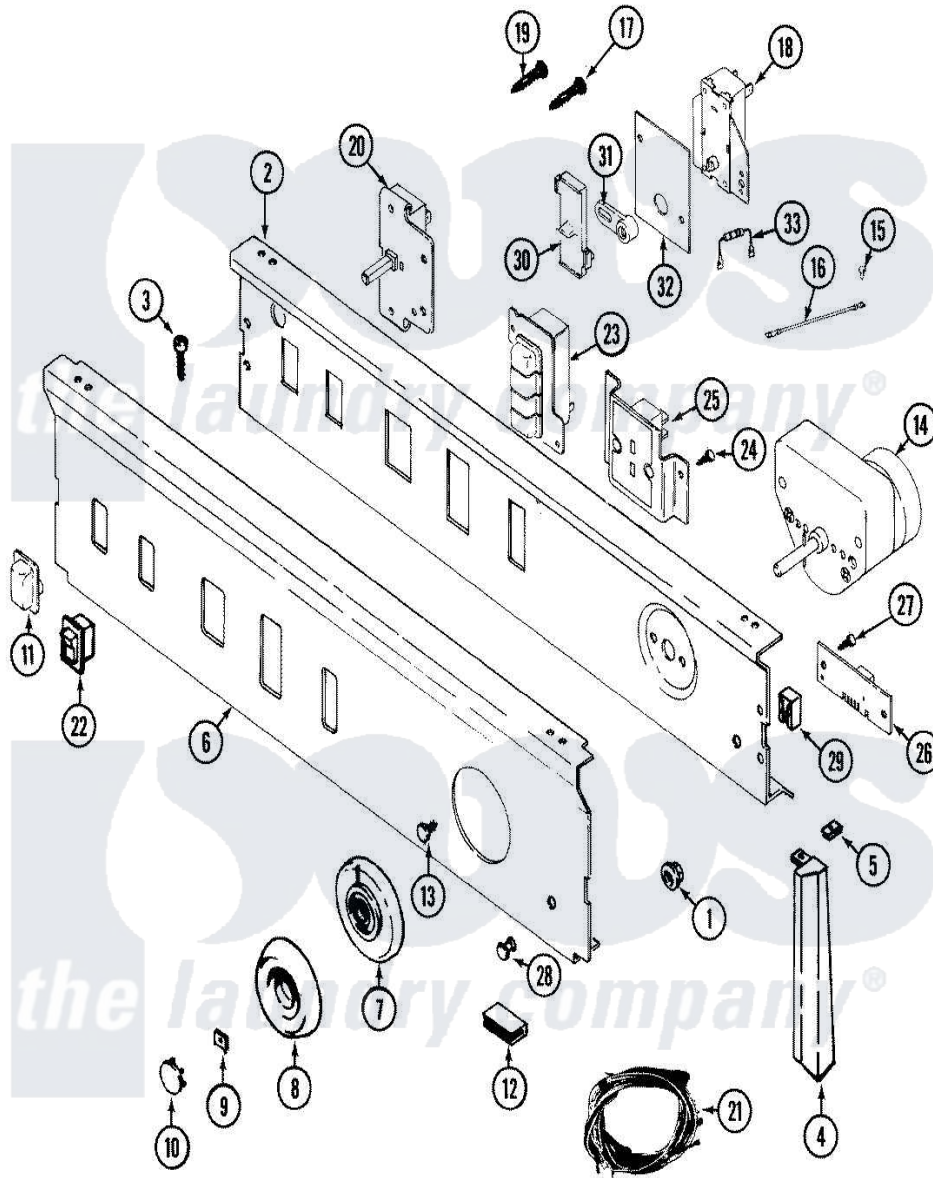

Maytag LDG9824AAM 03 - CONTROL PANEL (LDE9824ACM & LDG9824AAM)

Maytag Residential Maytag LDG9824AAM Dryer Parts Parts Diagram 03 - CONTROL PANEL (LDE9824ACM & LDG9824AAM)

Click on the part number to view part

Item	Original Part Number	Replaced By	Status	Part Description
1	214872			Palnut, End Cap Note: Nut, Lamp Holder
2	33001265			Plate, Support
3	210932			Screw, No.8 X 9/16 Ctsk Note: Screw, Inlet Duct
4	22001566	22001293		End Cap, Control Panel
"	22001293			End Cap, Control Panel
"	22001292	22001567		Cap, End
"	22001567			Cap, End
5	214894			Fastener, End Cap
6	33001449		Not Available	PANEL, CONTROL (ALM)
7	33001372		Not Available	SKIRT, TIMER DIAL (ALM)
8	33001282	33002325		Knob Assembly
9	312273			Nut, Control Knob
10	216424		Not Available	CAP, KNOB (ALM)

11	33001450	33001371		Button, Push-To-Start
12	214897			Pad, Control Panel
13	315317	488234		Screw 8-32 X 1/4
14	33001035			Timer
15	210186	3370225		Screw
16	204807			Ground Wire, Supp. Plte To Top Cover
17	315317	488234		Screw 8-32 X 1/4
18	308719		Not Available	BUZZER, ADJUSTABLE
19	315317	488234		Screw 8-32 X 1/4
20	33001232		Not Available	SWITCH, PUSH TO START
21	33001354		Not Available	WIRE HARNESS, MAIN
"	33001549		Not Available	HARNESS, WIRE
22	22001282	22001135		Switch, Rocker
23	33001451		Not Available	SWITCH, TEMP. (4 POS.-ALM)
24	315317	488234		Screw 8-32 X 1/4
25	33001045		Not Available	DISPLAY, DRYNESS ASY. (ALM)
26	33001212			Board, Control-Moisture Sensor
27	315317	488234		Screw 8-32 X 1/4
28	22001215	7730P011-60		Lens, Indicator Light
29	33001224			Light, Indicator
30	33001038		Not Available	PAD, SLIDE
"	33001452		Not Available	SLIDE, BUZZER (ALM)
31	33001039			Arm, Pivot
32	315562		Not Available	BRACKET, ADJ. BUZZER
33	33001105			Resistor
34	16000327		Not Available	GUIDE, QUICK REF. - MAYTAG
"	33001260		Not Available	MANUAL, USE & CARE