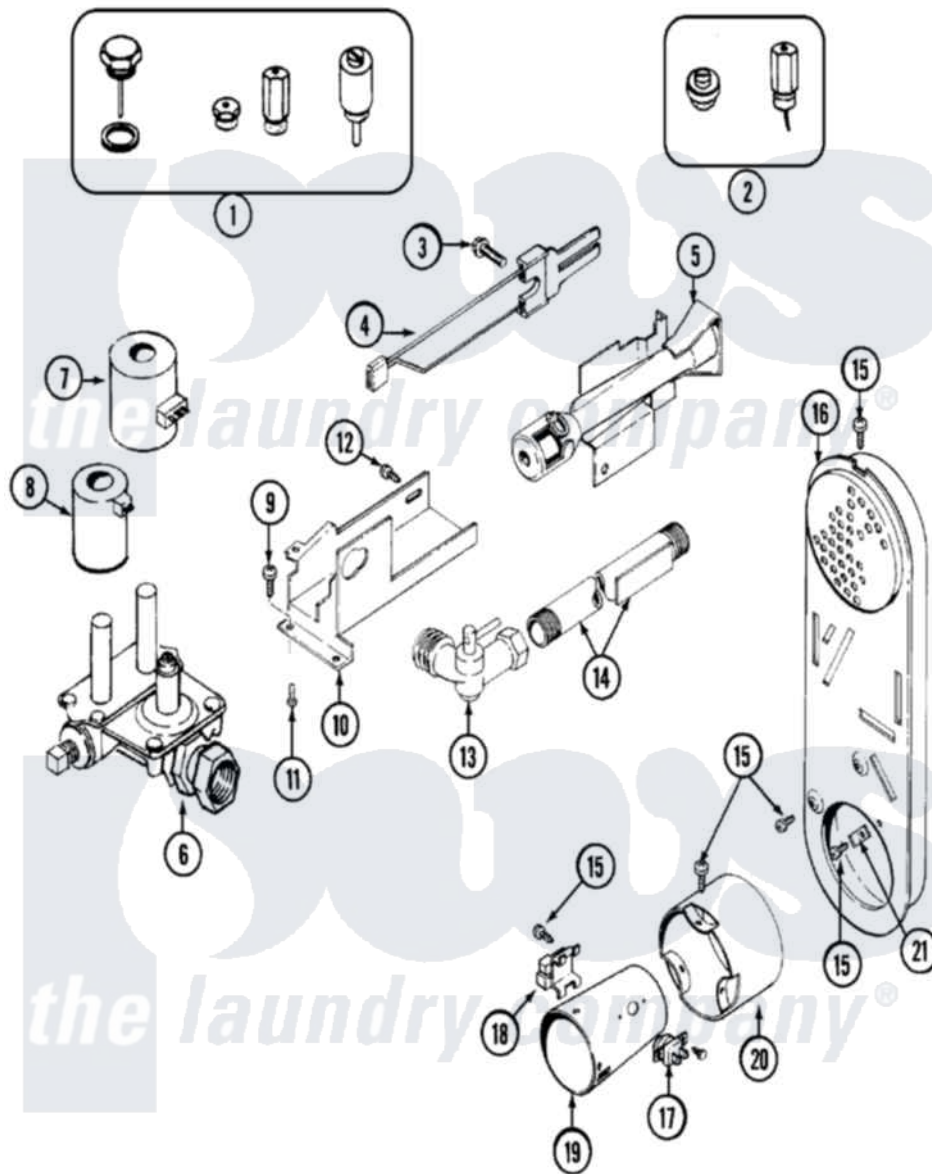

Maytag LDG9824AAM 05 - GAS VALVE

Maytag [Residential Maytag LDG9824AAM Dryer Parts](#) Parts Diagram 05 - GAS VALVE
 Click on the part number to view part

Item	Original Part Number	Replaced By	Status	Part Description
1	Y306195	MAL9000AXX		LP Gas Con
2	306204	33002924		Gas Conv K
3	304971			Screw Note: Screw, Igniter
4	304970	4391996		Ignitor
5	33001247	33002793		Burner Assembly
6	306176			Valve, Gas
7	306106			Coil, Holding And Booster--W
8	306105	694540		Coil, 60 Hz
9	Y313561			Screw---NA
10	314566			Gas Control Bracket
11	Y313559			Screw
12	314082	90767		Screw, 8A X 3/8 HeX Washer Head Tapping
"	314568	Y313559		Screw
13	Y303349			Angle Shut-Off, Gas Valve
14	Y303383	33001735		Pipe And Bracket Assembly Series 18 Not Needed Use

15	211294	90767	Vavle
			Screw, 8A X 3/8 HeX Washer Head Tapping
16	Y308504		Not Available
			INLET DUCT ASSEMBLY
17	303395		Thermostat, Hi-Limit
18	Y303377	338906	Radiant, Sensor
19	Y308548		Combustion Cone Assembly
20	Y303841		Cone, Extension
21	Y312890		Retainer, Heater Chamber