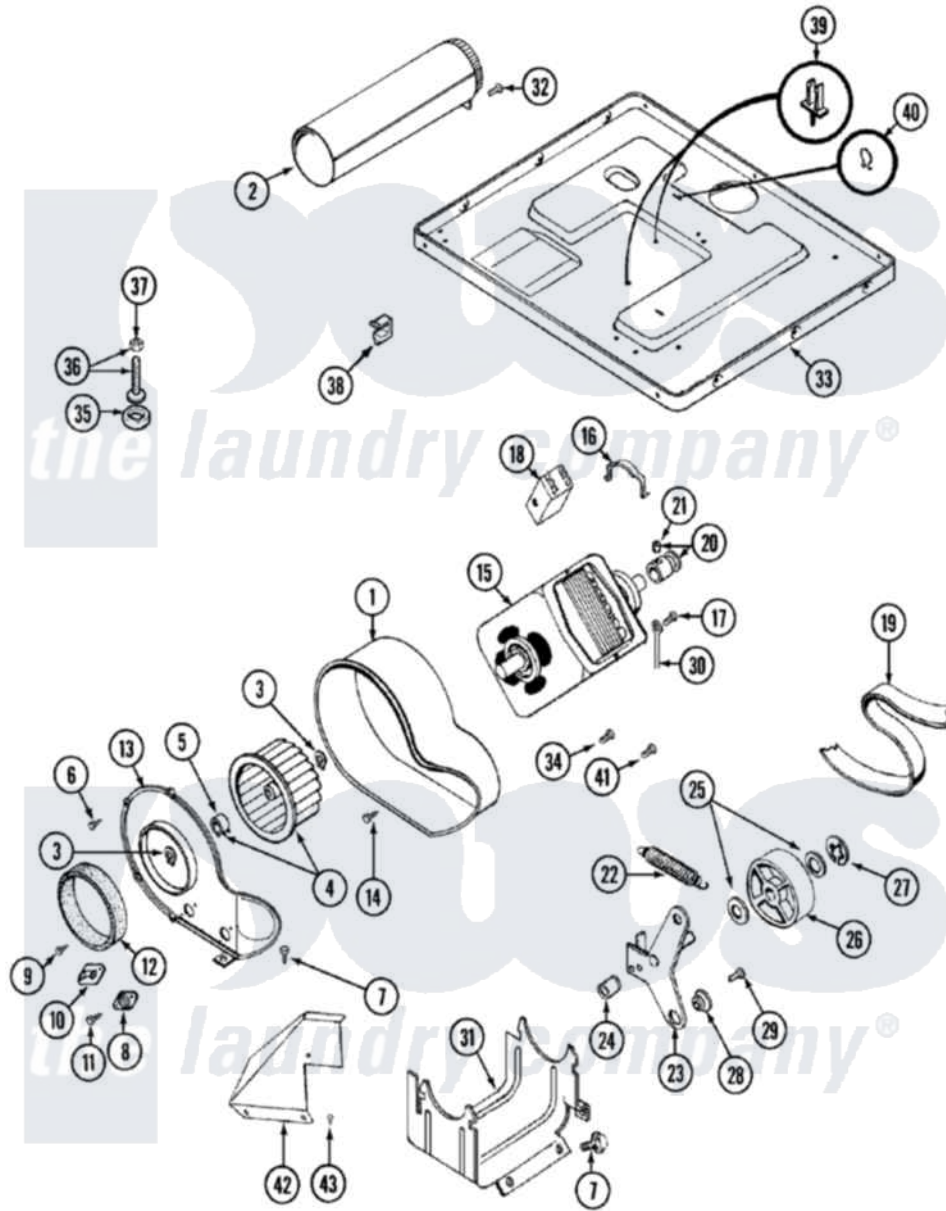

Maytag LDG9824AAM 06 - MOTOR DRIVE (LDE9824ACM & LDG9824AAM)

Maytag [Residential Maytag LDG9824AAM Dryer Parts](#) Parts Diagram 06 - MOTOR DRIVE (LDE9824ACM & LDG9824AAM)

[Click on the part number to view part](#)

Item	Original Part Number	Replaced By	Status	Part Description
1	Y312893			Housing, Blower
2	Y303442			EXHAUST DUCT ASSEMBLY
3	410233	9703438		Ring-Retr
4	Y303836			Blower Wheel Assembly And Clamp
5	312967			Clamp, Blower Housing
6	Y312961	W10116751		Screw
7	Y313561			Screw---NA
8	306910			Thermostat, Multi Temp Note: Thermostat
9	211294	90767		Screw, 8A X 3/8 HeX Washer Head Tapping
10	306604			Cut-Off, Thermal Part Not Used
11	314848	W10116760		Screw
12	Y312901			Seal, Housing Cover
13	314846			Cover, Blower Housing

14	Y310632	1163839	Screw
15	Y303358	W10410999	Motor-Drive
16	Y015825		Clip, Motor To Motor Support
17	910343	488234	Screw 8-32 X 1/4
18	Y303877	Not Available	SWITCH, MOTOR EXTERNAL START No.303358-2, No.303358-4, 303358-7
"	Y303879		Switch, Motor External Start
"	306207	Not Available	(PROD. No.303358-8 & No.303358-9)
19	Y312959		Poly "V" Belt For Tumbler
20	Y305185	6-3051850	Pulley- MO
21	Y053241		Set Screw, Motor Pulley
22	Y303945		IDLER SPRING ASSY. W/PLUG
23	Y303363	6-3033630	Idler Arm
24	Y313582	W10116756	Spacer
25	Y312527		Washer, Idler Shaft
26	Y303705	6-3037050	Pulley- ID
27	312958	354987	Ring, Retaining
28	Y312894	315772	Sleeve, Idler Arm
29	Y014874		Screw, Idler Arm And Sleeve
30	901220		Ground Wire
31	312897	Not Available	SUPPORT, MOTOR
32	Y310632	1163839	Screw
33	Y305084		Base Assembly
34	211294	90767	Screw, 8A X 3/8 HeX Washer Head Tapping
35	Y314137		Foot, Rubber
36	Y305086		Adjustable Leg And Nut
37	Y052740	62739	Nut, Lock
38	Y310376		Clip, Door Switch Harness
39	315471	22003298	Retainer, Wire
40	410490		Spring, Retainer Wire Harness
41	Y312961	W10116751	Screw