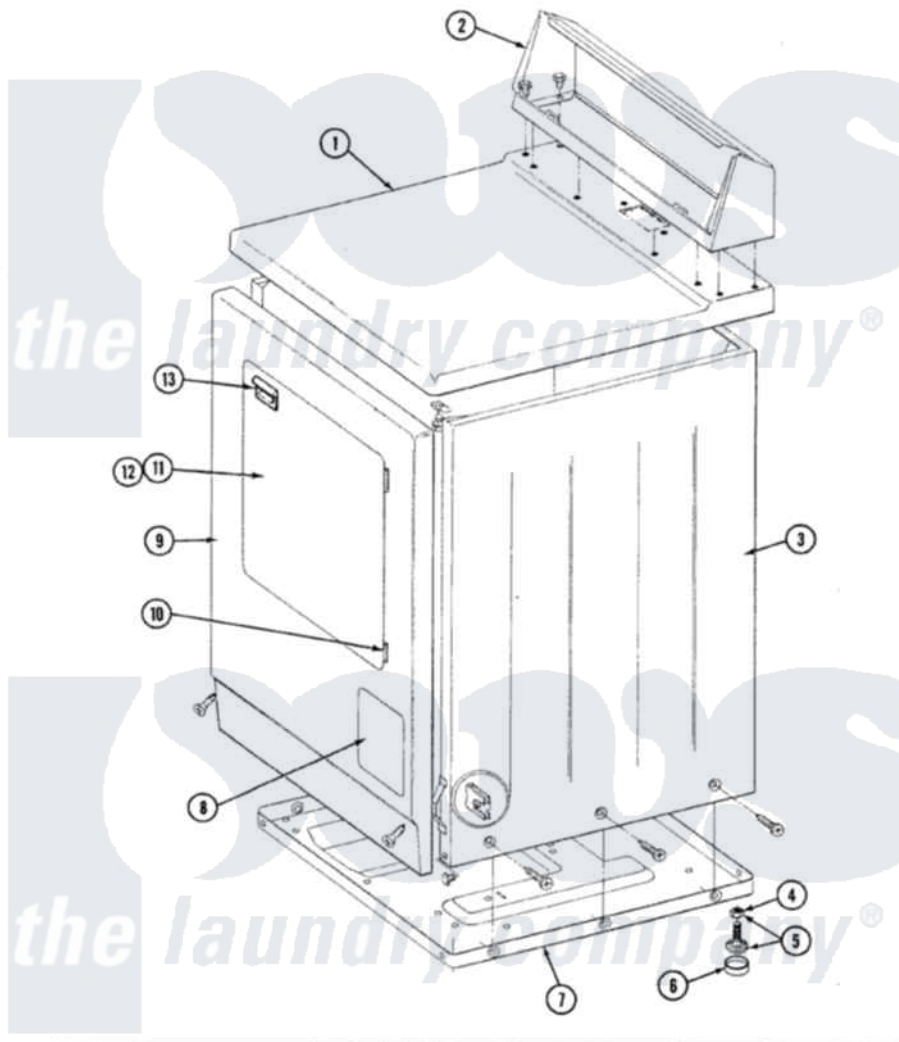

Maytag LDG9900 03 - FRONT VIEW

SECTION: FRONT VIEW
MODEL: DE-DG MODELS

Issue Date: 6/90

56

Maytag [Residential Maytag LDG9900 Dryer Parts](#) Parts Diagram 03 - FRONT VIEW
Click on the part number to view part

Item	Original Part Number	Replaced By	Status	Part Description
1	307104L			Top Cover Assembly
"	204445			Screw And Fastener Assembly
2	305193L			Console
"	Y313559			Screw
3	307124L		Not Available	CABINET ASSY ALMOND
"	Y310632	1163839		Screw
4	Y052740	62739		Nut, Lock
5	Y305086			Adjustable Leg And Nut
6	Y314137			Foot, Rubber
7	Y303361		Not Available	BASE ASSY. (UPPER & LOWER)
8	302542L		Not Available	PART NOT USED. (DG ONLY)
9	307998L			Front Panel---NA
10	307099	33001230		Hinge, Door
11	307111L	308061L		Door Assembly---NA
12	314966L		Not Available	DOOR PANEL ALMOND
13	314972			Handle Door ALM