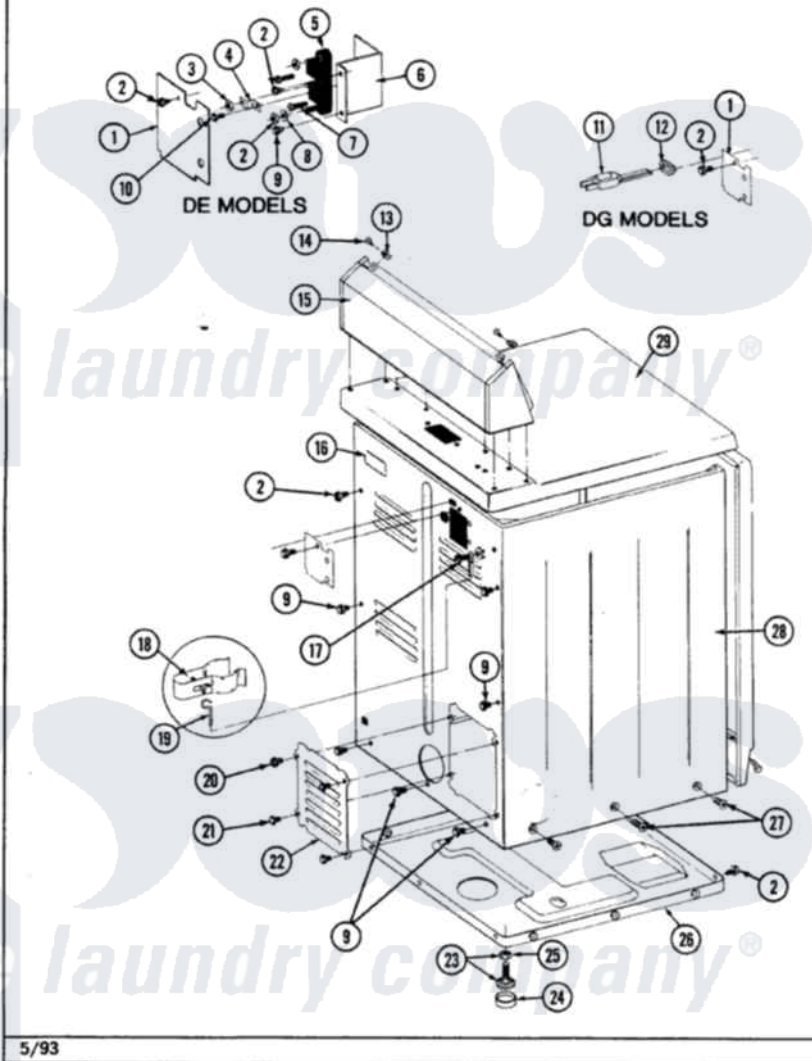

Maytag LDG990AAW 02 - CABINET-REAR

Section: CABINET-REAR

P/N 160002

Models: ALL MODELS

5/93

Maytag [Residential Maytag LDG990AAW Dryer Parts](#) Parts Diagram 02 - CABINET-REAR

[Click on the part number to view part](#)

Item	Original Part Number	Replaced By	Status	Part Description
1	Y312905		Not Available	COVER, TERMINAL
2	Y313561			Screw---NA
9	Y310632	1163839		Screw
11	302521		Not Available	CORD, POWER PART NOT USED-GAS MODELS ONLY
12	211881			Grommet, Cord Part Not Used-Gas Models Only
13	215075			Fastener, Control Panel To Console
14	210932			Screw, No.8 X 9/16 Ctsk Note: Screw, Inlet Duct
15	Y305193			Console
16	214519			LABEL, ELECTRICAL INSTR. PART NOT USED-GAS MODELS ONLY
17	303846	22003781		Screw, Ground Strap
18	301548			Clamp, Ground Wire
19	311155			Ground Wire And Clamp
20	Y313559			Screw

21	211294	90767	Screw, 8A X 3/8 HeX Washer Head Tapping
22	Y312951	Not Available	ACCESS COVER, BACK
23	Y305086		Adjustable Leg And Nut
24	Y314137		Foot, Rubber
25	Y052740	62739	Nut, Lock
26	Y303361	Not Available	BASE ASSY. (UPPER & LOWER)
27	213077	Not Available	CAP FOR TIMER KNOB
28	307124		Cabinet
29	307104		Top Cover Assembly