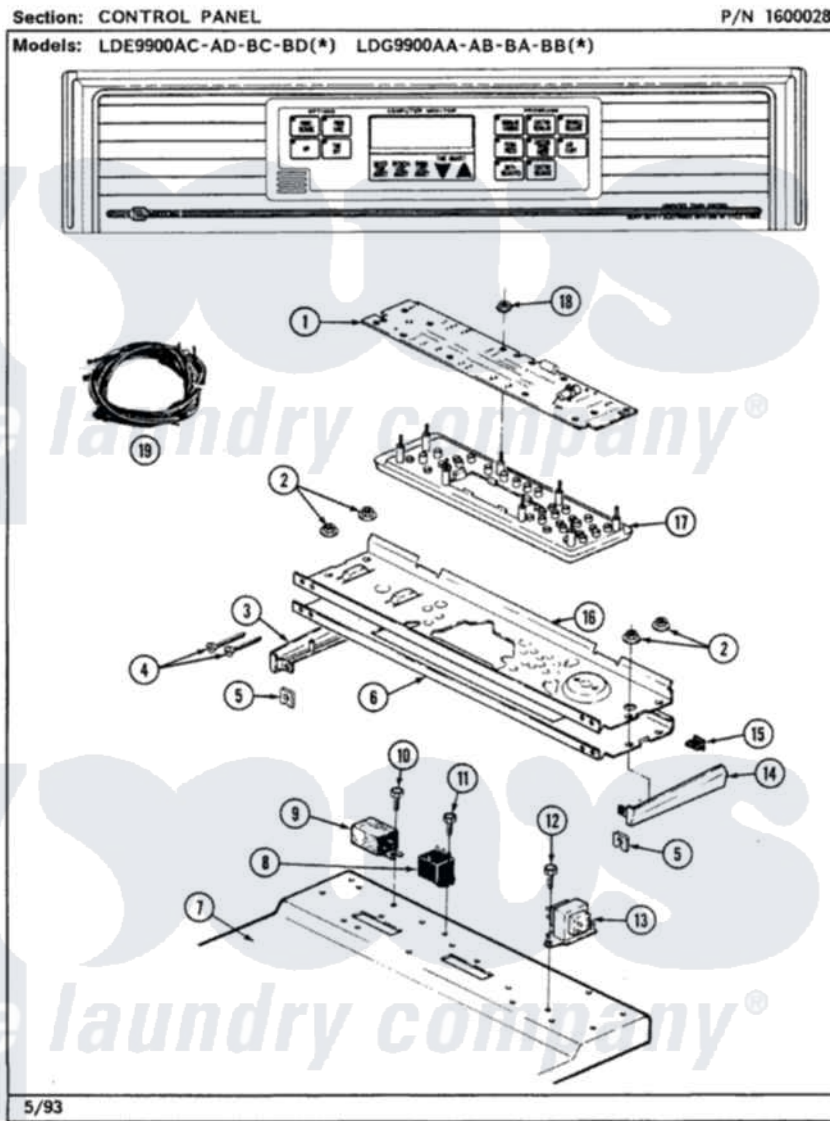

Maytag LDG9900AAW 03 - CONTROL PANEL

Maytag Residential Maytag LDG9900AAW Dryer Parts Parts Diagram 03 - CONTROL PANEL
 Click on the part number to view part

Item	Original Part Number	Replaced By	Status	Part Description
1	307218		Not Available	CIRCUIT BOARD ASSY
2	214872			Nut, End Cap Note: Nut, Lamp Holder
3	207215		Not Available	END CAP LH
4	210932			Screw, No.8 X 9/16 Ctsk Note: Screw, Inlet Duct
5	214894			Fastener, End Cap
6	307215	WB62X1699		Cooktopbrushed Chrome
7	307104			Top Cover Assembly
8	206824	W10133335		Relay, Motor
9	306199			Relay, Heater
10	Y251119	3177991		Screw
11	211294	90767		Screw, 8A X 3/8 HeX Washer Head Tapping
12	211294	90767		Screw, 8A X 3/8 HeX Washer Head Tapping
"	Y313559			Screw
13	207766			Transformer

14	207216	Not Available	END CAP RH
15	214897		Pad, Control Panel
16	315028	Not Available	BACKUP PLATE
17	307214	Not Available	MOUNTING PANEL ASSY
18	912077		Locknut, Reader Harness
19	307202	Not Available	WIRE HARNESS
"	308507	Not Available	HARNESS, WIRE