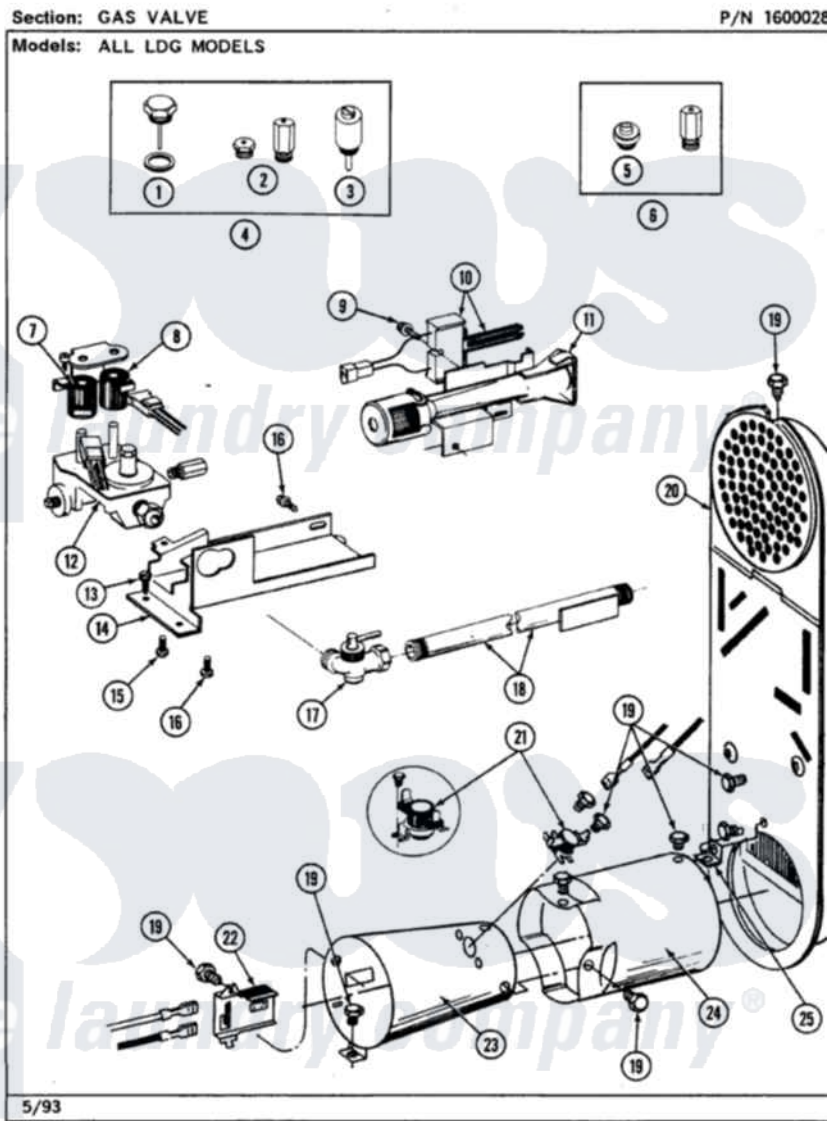

Maytag LDG9900AAW 05 - GAS VALVE

Maytag [Residential Maytag LDG9900AAW Dryer Parts](#) Parts Diagram 05 - GAS VALVE
Click on the part number to view part

Item	Original Part Number	Replaced By	Status	Part Description
1	302810			Screw Assembly - Blue Block Ope
2	305861		Not Available	MAIN BURNER ORIFICE KIT-LPG
3	306184		Not Available	PLUG, BLOCKING (LPG REGULATOR)
4	Y306195	MAL9000AXX		LP Gas Con
5	314602	694424		Leak, Limiter
6	306204	33002924		Gas Conv K
7	306106			Coil, Holding And Booster-W
8	306105	694540		Coil, 60 Hz
9	304971			Screw Note: Screw, Igniter
10	304970	4391996		Ignitor
11	304974	33002793		Burner Assembly
12	306176			Valve, Gas
13	Y313561			Screw---NA
14	314566			Gas Control Bracket

15	314082	90767	Screw, 8A X 3/8 HeX Washer Head Tapping
16	Y313559		Screw
17	Y303349		Angle Shut-Off, Gas Valve
18	Y303383	33001735	Pipe And Bracket Assembly Series 18 Not Needed Use Vavle
19	211294	90767	Screw, 8A X 3/8 HeX Washer Head Tapping
20	Y308504	Not Available	INLET DUCT ASSEMBLY
"	307119		Duct, Inlet Assembly
21	303395		Thermostat, Hi-Limit
22	Y303377	338906	Radiant, Sensor
23	Y308548		Combustion Cone Assembly
"	Y303368		Cone, Combustion
24	Y303841		Cone, Extension
25	Y312890		Retainer, Heater Chamber