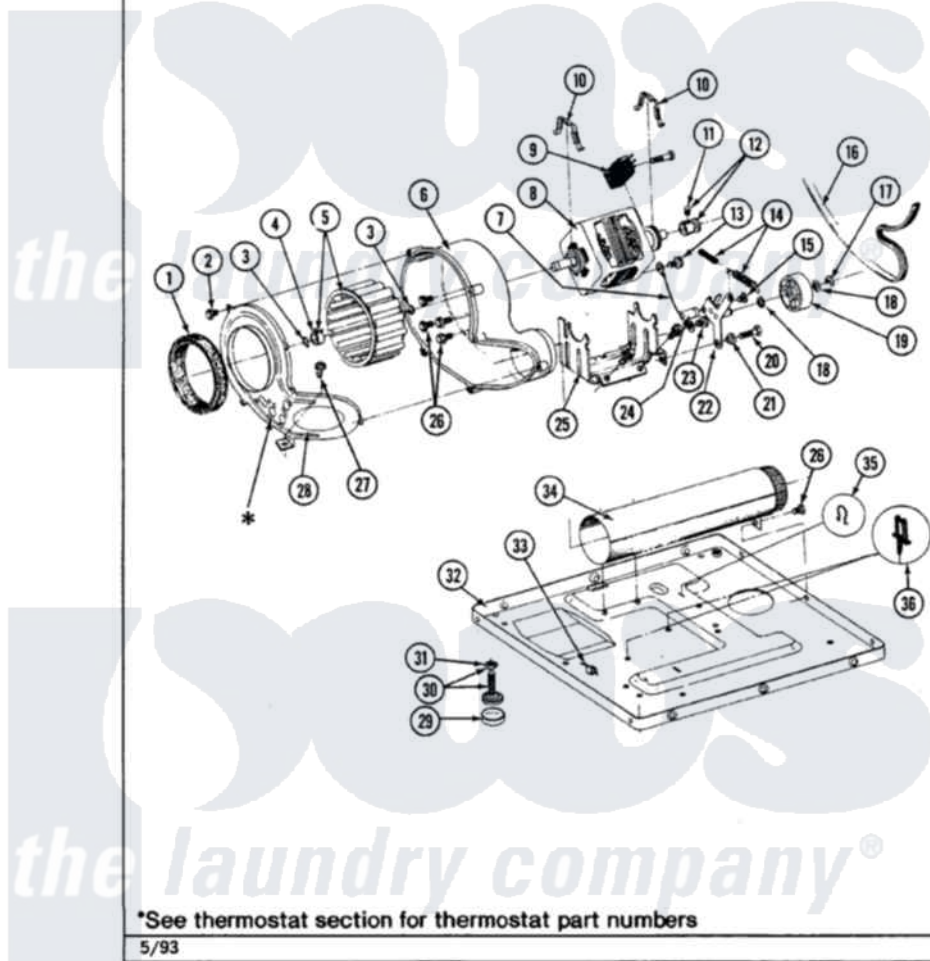

Maytag LDG9900AAW 06 - MOTOR DRIVE

Section: MOTOR DRIVE

P/N 1600028

Models: ALL MODELS

Maytag [Residential Maytag LDG9900AAW Dryer Parts](#) Parts Diagram 06 - MOTOR DRIVE

[Click on the part number to view part](#)

Item	Original Part Number	Replaced By	Status	Part Description
1	Y312901			Seal, Housing Cover
2	Y312961	W10116751		Screw
3	410233	9703438		Ring-Retrn
4	312967			Clamp, Blower Housing
5	Y303836			Blower Wheel Assembly And Clamp
6	Y312893			Housing, Blower
7	901220			Ground Wire
8	Y303358	W10410999		Motor-Drive
9	306207		Not Available	(PROD. No.303358-8 & No.303358-9)
"	Y303877		Not Available	SWITCH, MOTOR EXTERNAL START No.303358-2, No.303358-4, 303358-7
"	Y303879			Switch, Motor External Start
10	Y015825			Clip, Motor To Motor Support
11	Y053241			Set Screw, Motor Pulley
12	Y305185	6-3051850		Pulley- MO

13	910343	488234	Screw 8-32 X 1/4
14	Y303945		IDLER SPRING ASSY. W/PLUG
15	Y312961	W10116751	Screw
16	Y312959		Poly "V" Belt For Tumbler
17	312958	354987	Ring, Retaining
18	Y312527		Washer, Idler Shaft
19	Y303705	6-3037050	Pulley- ID
20	Y014874		Screw, Idler Arm And Sleeve
21	Y312894	315772	Sleeve, Idler Arm
22	Y303363	6-3033630	Idler Arm
23	211294	90767	Screw, 8A X 3/8 HeX Washer Head Tapping
24	Y313582	W10116756	Spacer
25	312897		Not Available SUPPORT, MOTOR
26	Y310632	1163839	Screw
27	Y313561		Screw----NA
28	314778		Not Available COVER, BLOWER HOUSING
29	Y314137		Foot, Rubber
30	Y305086		Adjustable Leg And Nut
31	Y052740	62739	Nut, Lock
32	Y303361		Not Available BASE ASSY. (UPPER & LOWER)
33	Y310376		Clip, Door Switch Harness
34	Y303442		EXHAUST DUCT ASSEMBLY
35	410490		Spring, Retainer Wire Harness
36	Y313262	W10116752	Retainer-