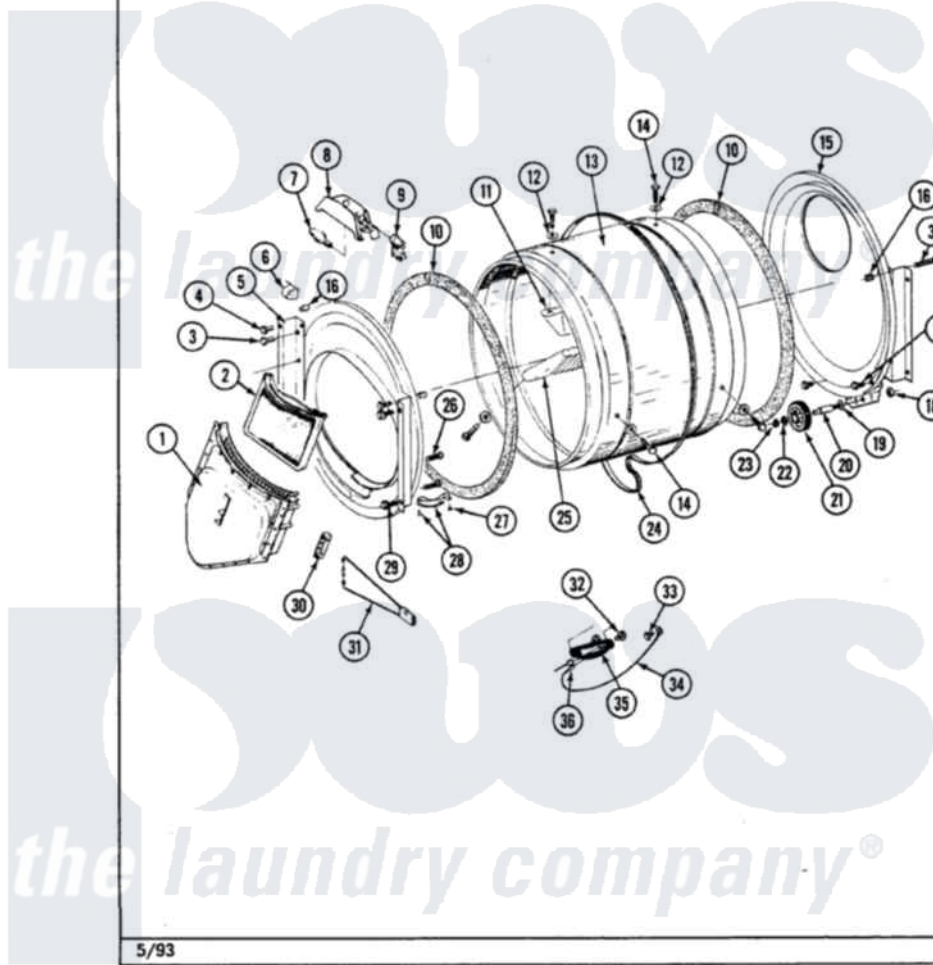

Maytag LDG9900AAW 08 - TUMBLER

Section: TUMBLER
Models: ALL MODELS

P/N 1600028

5/93

Maytag Residential Maytag LDG9900AAW Dryer Parts Parts Diagram 08 - TUMBLER
Click on the part number to view part

Item	Original Part Number	Replaced By	Status	Part Description
1	Y307112	33001016		Outlet Duct Assembly
2	307213	33001167		Filter, Lint
3	313764		Not Available	SCREW
4	Y313561			Screw----NA
5	307117			Tumbler Front W/Seal
6	Y310376			Clip, Door Switch Harness
7	Y307100	67001316		Bulb, Light
8	314955	33001496		Lamp- Hold
9	307097	33001496		Lamp- Hold
10	314820			Seal, Tumbler
11	314803	33001012		Baffle
12	314158			Washer, Baffle To Tumbler
13	314802		Not Available	TUMBLER W/OUT BAFFLES
"	306663		Not Available	TUMBLER W/BAFFLES
14	Y310759			Screw, Tumbler Baffles
15	Y308544	33001178		Back, Tumbler

"	Y307114	33001178	Back, Tumbler
16	313915	31-3915	Tech Sheet
17	211294	90767	Screw, 8A X 3/8 HeX Washer Head Tapping
18	312538	33001443	Nut, Hex
19	Y313347	312535	Washer, Vault Mounting Brk.
20	Y312948	6-3129480	Shaft- Tumbler
21	Y303373	12001541	Drum Roller/Washer Assembly--W
22	312535		Washer, Vault Mounting Brk.
23	410233	9703438	Ring-Retrn
24	Y312959		Poly "V" Belt For Tumbler
25	314804	33001004	Baffle, Tall
26	Y314110	33002917	Screw, No.10-16
27	210720		Rivet, Bearing To Tumbler Fmt
28	306508		Tumbler Bearing Kit ---W
29	Y310632	1163839	Screw
30	315020		Switch Housing
31	307206	307207	Reed Switch
32	Y251119	3177991	Screw
35	304997		Sensor Assembly With Screws