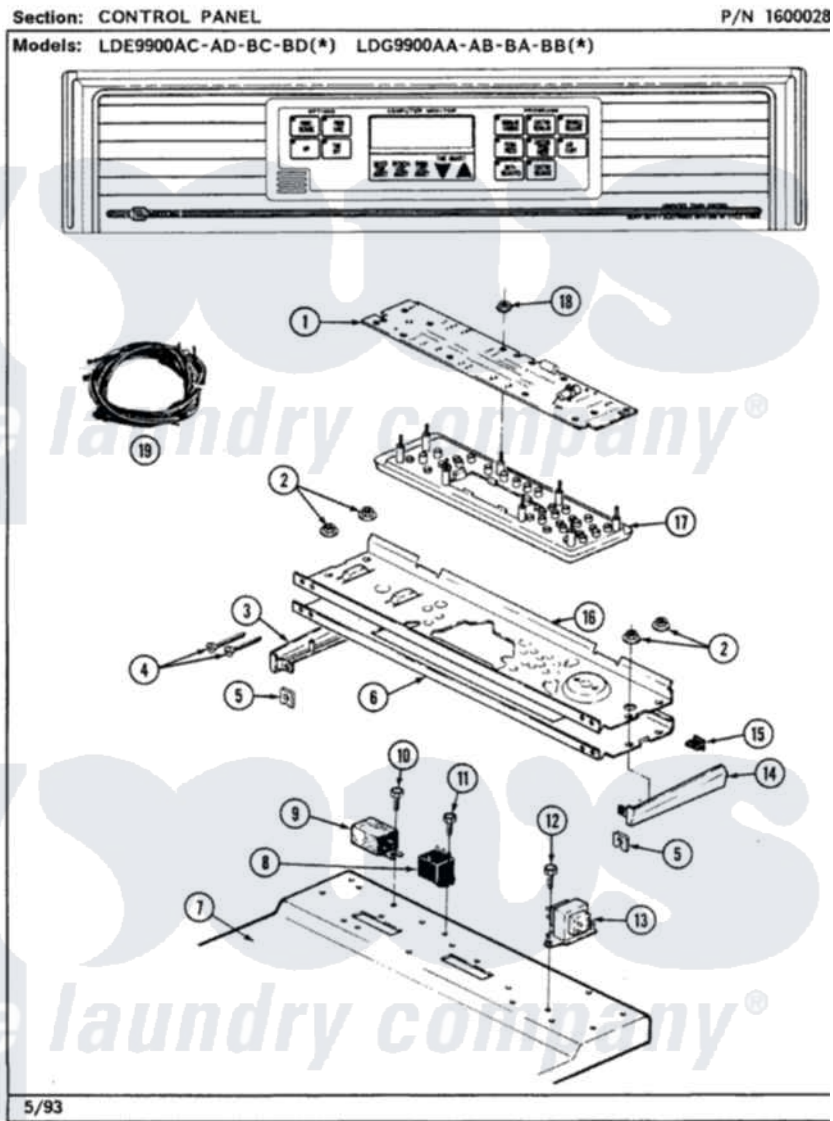

Maytag LDG9900ABL 03 - CONTROL PANEL

Maytag Residential Maytag LDG9900ABL Dryer Parts Parts Diagram 03 - CONTROL PANEL
 Click on the part number to view part

Item	Original Part Number	Replaced By	Status	Part Description
1	307218		Not Available	CIRCUIT BOARD ASSY
2	214872			Palnut, End Cap Note: Nut, Lamp Holder
3	207215		Not Available	END CAP LH
4	210932			Screw, No.8 X 9/16 Ctsk Note: Screw, Inlet Duct
5	214894			Fastener, End Cap
6	307215	WB62X1699		Cooktopbrushed Chrome
7	307104L			Top Cover Assembly
8	206824	W10133335		Relay, Motor
9	306199			Relay, Heater
10	Y251119	3177991		Screw
11	211294	90767		Screw, 8A X 3/8 HeX Washer Head Tapping
12	Y313559			Screw
"	211294	90767		Screw, 8A X 3/8 HeX Washer Head Tapping
13	207766			Transformer

14	207216	Not Available	END CAP RH
15	214897		Pad, Control Panel
16	315028	Not Available	BACKUP PLATE
17	307214	Not Available	MOUNTING PANEL ASSY
18	912077		Locknut, Reader Harness
19	307202	Not Available	WIRE HARNESS
"	308507	Not Available	HARNESS, WIRE
20	315036	Not Available	MANUAL, USE & CARE