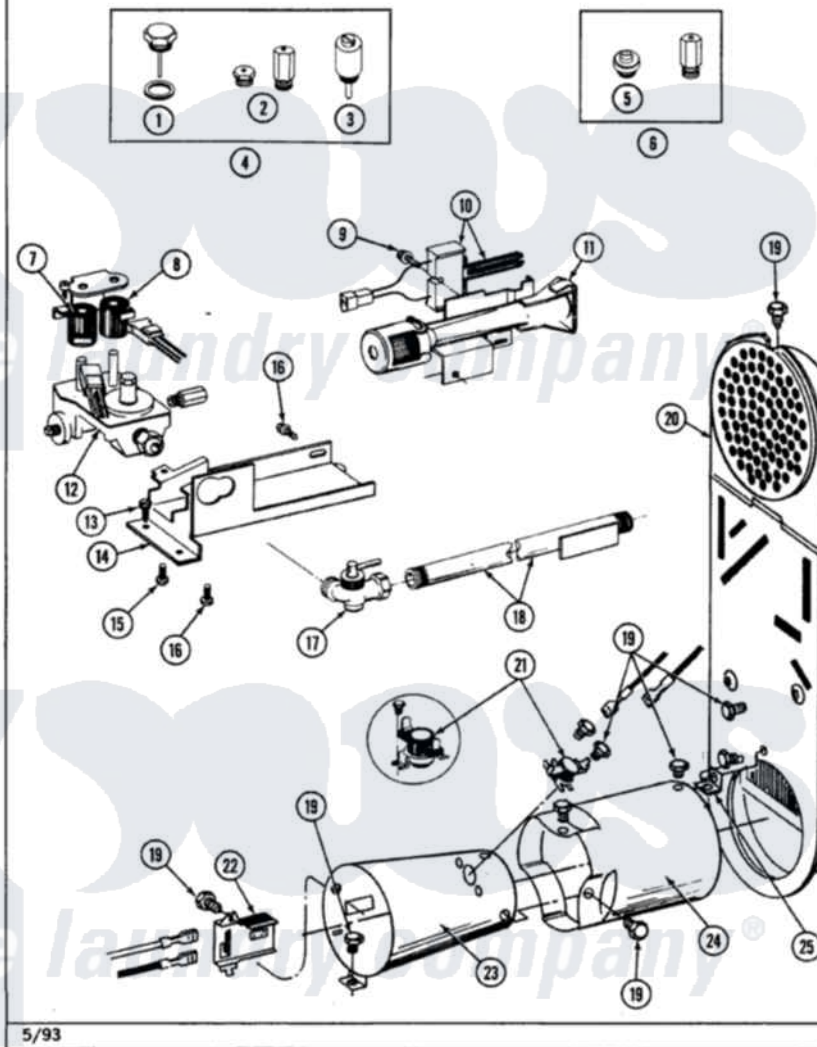

Maytag LDG9900ABL 05 - GAS VALVE

Section: GAS VALVE

P/N 160002E

Models: ALL LDG MODELS

5/93

Maytag [Residential Maytag LDG9900ABL Dryer Parts](#) Parts Diagram 05 - GAS VALVE

[Click on the part number to view part](#)

Item	Original Part Number	Replaced By	Status	Part Description
1	302810			Screw Assembly - Blue Block Ope
2	305861		Not Available	MAIN BURNER ORIFICE KIT-LPG
3	306184		Not Available	PLUG, BLOCKING (LPG REGULATOR)
4	Y306195	MAL9000AXX		LP Gas Con
5	314602	694424		Leak, Limiter
6	306204	33002924		Gas Conv K
7	306106			Coil, Holding And Booster-W
8	306105	694540		Coil, 60 Hz
9	304971			Screw Note: Screw, Igniter
10	304970	4391996		Ignitor
11	304974	33002793		Burner Assembly
12	306176			Valve, Gas
13	Y313561			Screw---NA
14	314566			Gas Control Bracket

15	314082	90767	Screw, 8A X 3/8 HeX Washer Head Tapping
16	Y313559		Screw
17	Y303349		Angle Shut-Off, Gas Valve
18	Y303383	33001735	Pipe And Bracket Assembly Series 18 Not Needed Use Vavle
19	211294	90767	Screw, 8A X 3/8 HeX Washer Head Tapping
20	Y308504	Not Available	INLET DUCT ASSEMBLY
"	307119		Duct, Inlet Assembly
21	303395		Thermostat, Hi-Limit
22	Y303377	338906	Radiant, Sensor
23	Y308548		Combustion Cone Assembly
"	Y303368		Cone, Combustion
24	Y303841		Cone, Extension
25	Y312890		Retainer, Heater Chamber