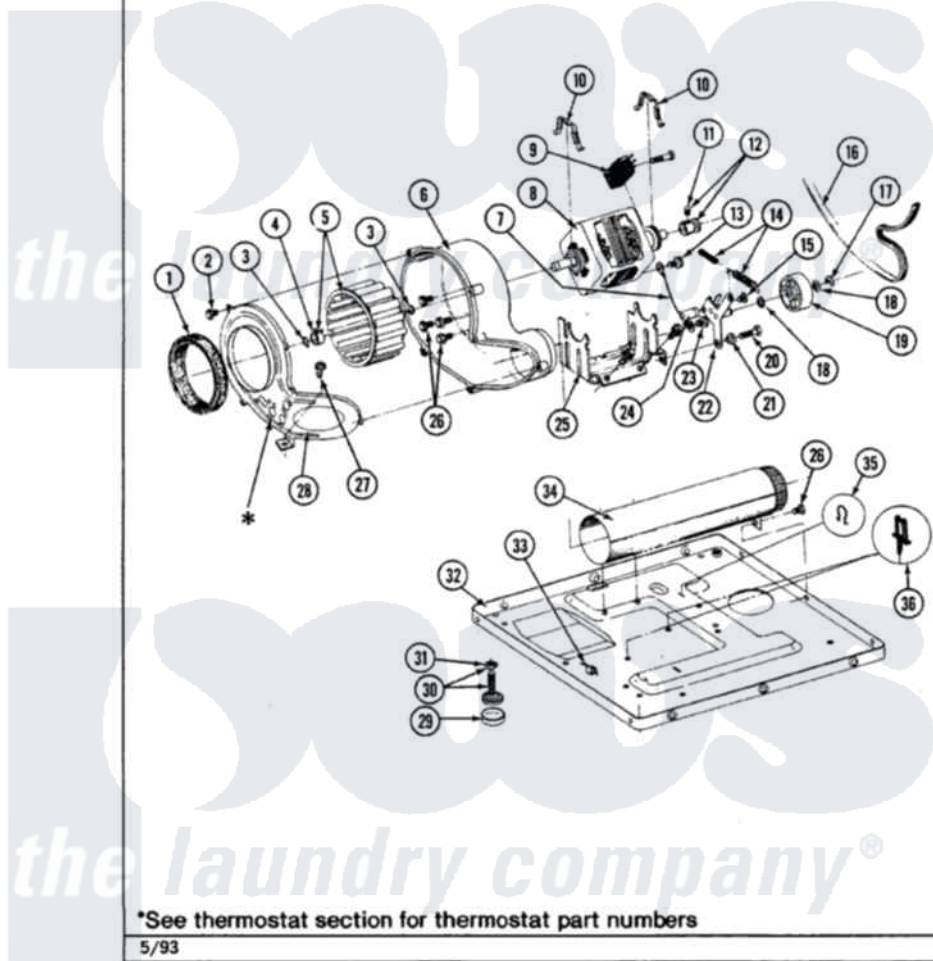

Maytag LDG9900ABL 06 - MOTOR DRIVE

Section: MOTOR DRIVE

P/N 1600028

Models: ALL MODELS

Maytag [Residential Maytag LDG9900ABL Dryer Parts](#) Parts Diagram 06 - MOTOR DRIVE

[Click on the part number to view part](#)

Item	Original Part Number	Replaced By	Status	Part Description
1	Y312901			Seal, Housing Cover
2	Y312961	W10116751		Screw
3	410233	9703438		Ring-Retrn
4	312967			Clamp, Blower Housing
5	Y303836			Blower Wheel Assembly And Clamp
6	Y312893			Housing, Blower
7	901220			Ground Wire
8	Y303358	W10410999		Motor-Drive
9	306207		Not Available	(PROD. No.303358-8 & No.303358-9)
"	Y303877		Not Available	SWITCH, MOTOR EXTERNAL START No.303358-2, No.303358-4, 303358-7
"	Y303879			Switch, Motor External Start
10	Y015825			Clip, Motor To Motor Support
11	Y053241			Set Screw, Motor Pulley
12	Y305185	6-3051850		Pulley- MO

13	910343	488234		Screw 8-32 X 1/4
14	Y303945			IDLER SPRING ASSY. W/PLUG
15	Y312961	W10116751		Screw
16	Y312959			Poly "V" Belt For Tumbler
17	312958	354987		Ring, Retaining
18	Y312527			Washer, Idler Shaft
19	Y303705	6-3037050		Pulley- ID
20	Y014874			Screw, Idler Arm And Sleeve
21	Y312894	315772		Sleeve, Idler Arm
22	Y303363	6-3033630		Idler Arm
23	211294	90767		Screw, 8A X 3/8 HeX Washer Head Tapping
24	Y313582	W10116756		Spacer
25	312897		Not Available	SUPPORT, MOTOR
26	Y310632	1163839		Screw
27	Y313561			Screw----NA
28	314778		Not Available	COVER, BLOWER HOUSING
29	Y314137			Foot, Rubber
30	Y305086			Adjustable Leg And Nut
31	Y052740	62739		Nut, Lock
32	Y303361		Not Available	BASE ASSY. (UPPER & LOWER)
33	Y310376			Clip, Door Switch Harness
34	Y303442			EXHAUST DUCT ASSEMBLY
35	410490			Spring, Retainer Wire Harness
36	Y313262	W10116752		Retainer-