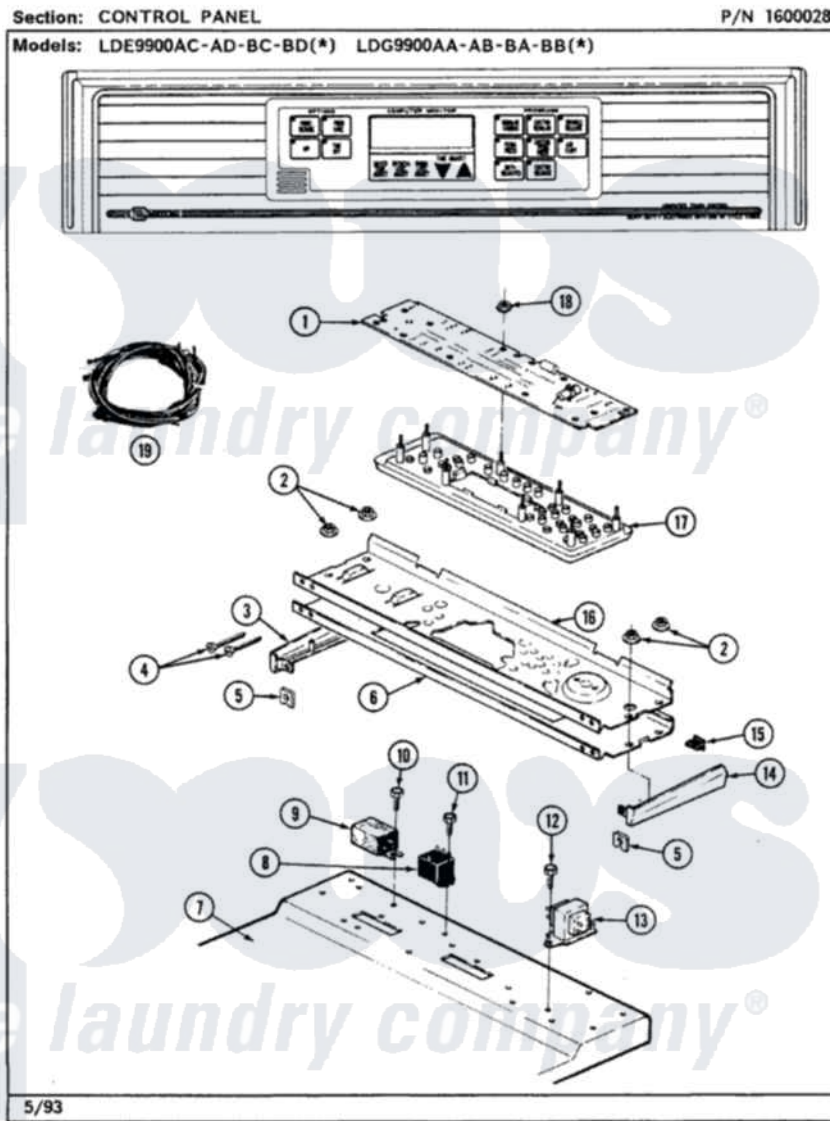

Maytag LDG9900ABW 03 - CONTROL PANEL

Maytag Residential Maytag LDG9900ABW Dryer Parts Parts Diagram 03 - CONTROL PANEL
 Click on the part number to view part

Item	Original Part Number	Replaced By	Status	Part Description
1	307218		Not Available	CIRCUIT BOARD ASSY
2	214872			Nut, End Cap Note: Nut, Lamp Holder
3	207215		Not Available	END CAP LH
4	210932			Screw, No.8 X 9/16 Ctsk Note: Screw, Inlet Duct
5	214894			Fastener, End Cap
6	307215	WB62X1699		Cooktopbrushed Chrome
7	307104			Top Cover Assembly
8	206824	W10133335		Relay, Motor
9	306199			Relay, Heater
10	Y251119	3177991		Screw
11	211294	90767		Screw, 8A X 3/8 HeX Washer Head Tapping
12	Y313559			Screw
"	211294	90767		Screw, 8A X 3/8 HeX Washer Head Tapping
13	207766			Transformer

14	207216	Not Available	END CAP RH
15	214897		Pad, Control Panel
16	315028	Not Available	BACKUP PLATE
17	307214	Not Available	MOUNTING PANEL ASSY
18	912077		Locknut, Reader Harness
19	307202	Not Available	WIRE HARNESS
"	308507	Not Available	HARNESS, WIRE
20	315036	Not Available	MANUAL, USE & CARE