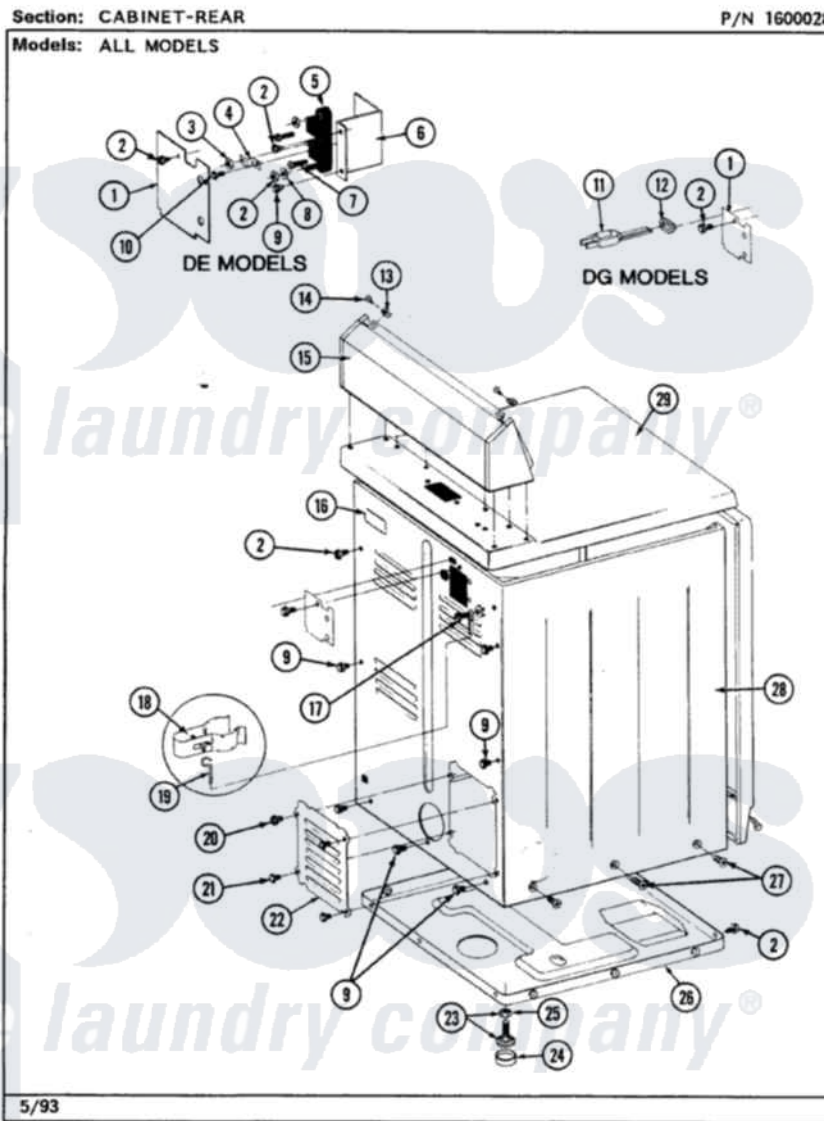

Maytag LDG9900BAL 02 - CABINET-REAR

Maytag Residential Maytag LDG9900BAL Dryer Parts Parts Diagram 02 - CABINET-REAR
Click on the part number to view part

Item	Original Part Number	Replaced By	Status	Part Description
1	Y312905		Not Available	COVER, TERMINAL
2	Y313561			Screw----NA
3	311484	112432		Nut
4	Y312184			Strap, Grounding
5	400008			Block, Terminal
6	Y312904			Bracket, Terminal Block
7	Y312209	W10001200		Screw
8	Y311270			Washer, Terminal Block
9	Y310632	1163839		Screw
11	302521		Not Available	CORD, POWER PART NOT USED-GAS MODELS ONLY
12	211881			Grommet, Cord Part Not Used-Gas Models Only
13	215075			Fastener, Control Panel To Console
14	210932			Screw, No.8 X 9/16 Ctsk Note: Screw, Inlet Duct
15	305193L			Console

16	214519		LABEL, ELECTRICAL INSTR. PART NOT USED-GAS MODELS ONLY
17	303846	22003781	Screw, Ground Strap
18	301548		Clamp, Ground Wire
19	311155		Ground Wire And Clamp
20	Y313559		Screw
21	211294	90767	Screw, 8A X 3/8 HeX Washer Head Tapping
22	Y312951	Not Available	ACCESS COVER, BACK
23	Y305086		Adjustable Leg And Nut
24	Y314137		Foot, Rubber
25	Y052740	62739	Nut, Lock
26	Y303361	Not Available	BASE ASSY. (UPPER & LOWER)
27	213077	Not Available	CAP FOR TIMER KNOB
28	307124L	Not Available	CABINET ASSY ALMOND
29	307104L		Top Cover Assembly