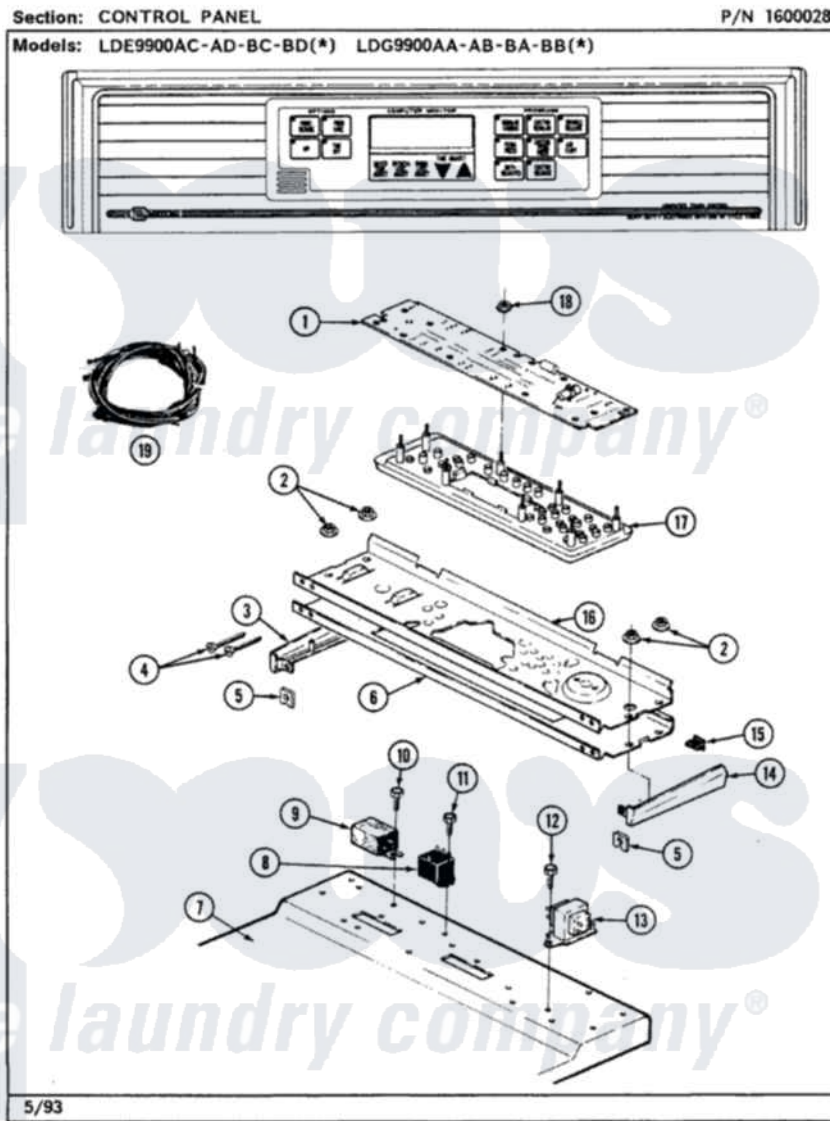

# Maytag LDG9900BAL 03 - CONTROL PANEL

Maytag Residential Maytag LDG9900BAL Dryer Parts Parts Diagram 03 - CONTROL PANEL  
 Click on the part number to view part

Item	Original Part Number	Replaced By	Status	Part Description
1	307218		Not Available	CIRCUIT BOARD ASSY
2	<a href="#">214872</a>			Palnut, End Cap Note: Nut, Lamp Holder
3	207215		Not Available	END CAP LH
4	<a href="#">210932</a>			Screw, No.8 X 9/16 Ctsk Note: Screw, Inlet Duct
5	<a href="#">214894</a>			Fastener, End Cap
6	307215	<a href="#">WB62X1699</a>		Cooktopbrushed Chrome
7	<a href="#">307104</a>			Top Cover Assembly
"	<a href="#">307104L</a>			Top Cover Assembly
8	206824	<a href="#">W10133335</a>		Relay, Motor
9	<a href="#">306199</a>			Relay, Heater
10	Y251119	<a href="#">3177991</a>		Screw
11	211294	<a href="#">90767</a>		Screw, 8A X 3/8 HeX Washer Head Tapping
12	<a href="#">Y313559</a>			Screw
"	211294	<a href="#">90767</a>		Screw, 8A X 3/8 HeX Washer Head Tapping

13	<a href="#">207766</a>		Transformer
14	207216	Not Available	END CAP RH
15	<a href="#">214897</a>		Pad, Control Panel
16	315028	Not Available	BACKUP PLATE
17	307214	Not Available	MOUNTING PANEL ASSY
18	<a href="#">912077</a>		Locknut, Reader Harness
19	307202	Not Available	WIRE HARNESS
"	16000327	Not Available	GUIDE, QUICK REF. - MAYTAG
"	308507	Not Available	HARNESS, WIRE
"	315030	Not Available	MANUAL, USE & CARE
"	315036	Not Available	MANUAL, USE & CARE