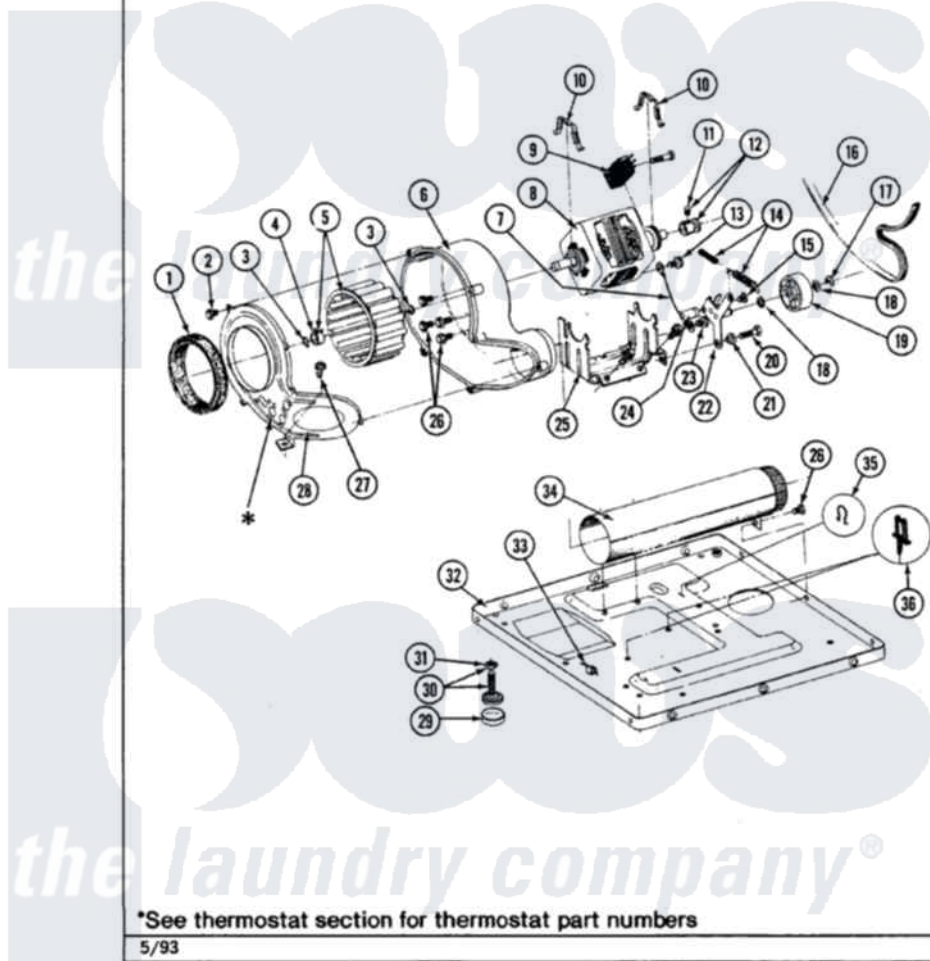

# Maytag LDG9900BAL 06 - MOTOR DRIVE

Section: MOTOR DRIVE

P/N 1600028

Models: ALL MODELS

Maytag [Residential Maytag LDG9900BAL Dryer Parts](#) Parts Diagram 06 - MOTOR DRIVE

[Click on the part number to view part](#)

Item	Original Part Number	Replaced By	Status	Part Description
1	<a href="#">Y312901</a>			Seal, Housing Cover
2	Y312961	<a href="#">W10116751</a>		Screw
3	410233	<a href="#">9703438</a>		Ring-Retrn
4	<a href="#">312967</a>			Clamp, Blower Housing
5	<a href="#">Y303836</a>			Blower Wheel Assembly And Clamp
6	<a href="#">Y312893</a>			Housing, Blower
7	<a href="#">901220</a>			Ground Wire
8	Y303358	<a href="#">W10410999</a>		Motor-Drive
9	306207		Not Available	(PROD. No.303358-8 & No.303358-9)
"	Y303877		Not Available	SWITCH, MOTOR EXTERNAL START No.303358-2, No.303358-4, 303358-7
"	<a href="#">Y303879</a>			Switch, Motor External Start
10	<a href="#">Y015825</a>			Clip, Motor To Motor Support
11	<a href="#">Y053241</a>			Set Screw, Motor Pulley
12	Y305185	<a href="#">6-3051850</a>		Pulley- MO