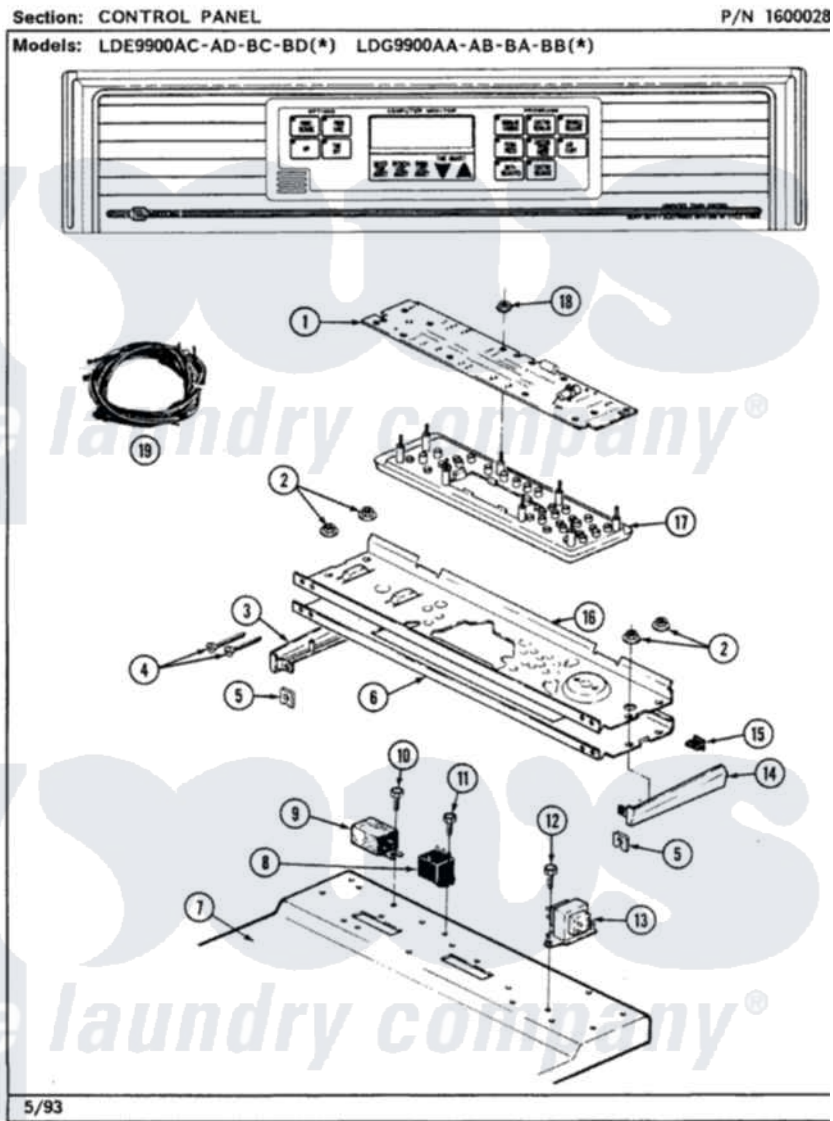

Maytag LDG9900BAW 03 - CONTROL PANEL

Maytag Residential Maytag LDG9900BAW Dryer Parts Parts Diagram 03 - CONTROL PANEL
 Click on the part number to view part

Item	Original Part Number	Replaced By	Status	Part Description
1	307218		Not Available	CIRCUIT BOARD ASSY
2	214872			Palnut, End Cap Note: Nut, Lamp Holder
3	207215		Not Available	END CAP LH
4	210932			Screw, No.8 X 9/16 Ctsk Note: Screw, Inlet Duct
5	214894			Fastener, End Cap
6	307215	WB62X1699		Cooktopbrushed Chrome
7	307104			Top Cover Assembly
"	307104L			Top Cover Assembly
8	206824	W10133335		Relay, Motor
9	306199			Relay, Heater
10	Y251119	3177991		Screw
11	211294	90767		Screw, 8A X 3/8 HeX Washer Head Tapping
12	Y313559			Screw
"	211294	90767		Screw, 8A X 3/8 HeX Washer Head Tapping

13	207766		Transformer
14	207216	Not Available	END CAP RH
15	214897		Pad, Control Panel
16	315028	Not Available	BACKUP PLATE
17	307214	Not Available	MOUNTING PANEL ASSY
18	912077		Locknut, Reader Harness
19	307202	Not Available	WIRE HARNESS
"	16000327	Not Available	GUIDE, QUICK REF. - MAYTAG
"	308507	Not Available	HARNESS, WIRE
"	315030	Not Available	MANUAL, USE & CARE
"	315036	Not Available	MANUAL, USE & CARE