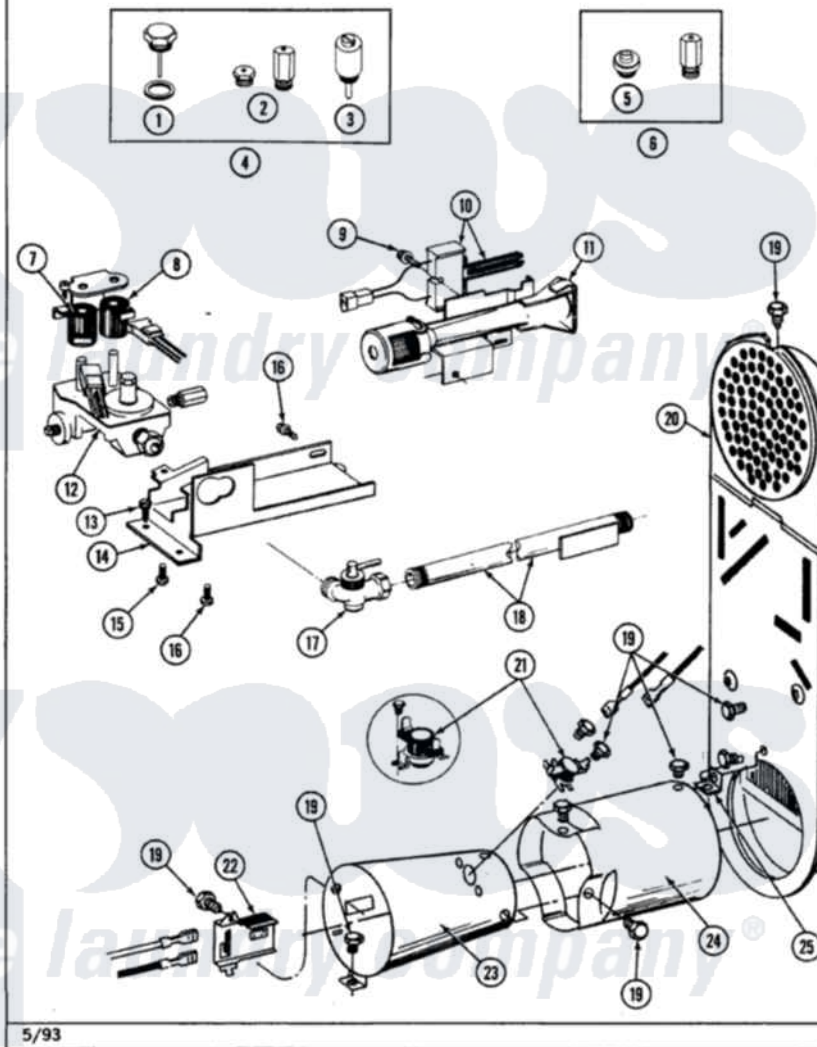

# Maytag LDG9900BAW 05 - GAS VALVE

Section: GAS VALVE

P/N 160002E

Models: ALL LDG MODELS

5/93

Maytag [Residential Maytag LDG9900BAW Dryer Parts](#) Parts Diagram 05 - GAS VALVE

[Click on the part number to view part](#)

Item	Original Part Number	Replaced By	Status	Part Description
1	<a href="#">302810</a>			Screw Assembly - Blue Block Ope
2	305861		Not Available	MAIN BURNER ORIFICE KIT-LPG
3	306184		Not Available	PLUG, BLOCKING (LPG REGULATOR)
4	Y306195	<a href="#">MAL9000AXX</a>		LP Gas Con
5	314602	<a href="#">694424</a>		Leak, Limiter
6	306204	<a href="#">33002924</a>		Gas Conv K
7	<a href="#">306106</a>			Coil, Holding And Booster-W
8	306105	<a href="#">694540</a>		Coil, 60 Hz
9	<a href="#">304971</a>			Screw Note: Screw, Igniter
10	304970	<a href="#">4391996</a>		Ignitor
11	304974	<a href="#">33002793</a>		Burner Assembly
12	<a href="#">306176</a>			Valve, Gas
13	<a href="#">Y313561</a>			Screw---NA
14	<a href="#">314566</a>			Gas Control Bracket

15	314082	<a href="#">90767</a>	Screw, 8A X 3/8 HeX Washer Head Tapping
16	<a href="#">Y313559</a>		Screw
17	<a href="#">Y303349</a>		Angle Shut-Off, Gas Valve
18	Y303383	<a href="#">33001735</a>	Pipe And Bracket Assembly Series 18 Not Needed Use Vavle
19	211294	<a href="#">90767</a>	Screw, 8A X 3/8 HeX Washer Head Tapping
20	Y308504	Not Available	INLET DUCT ASSEMBLY
"	<a href="#">307119</a>		Duct, Inlet Assembly
21	<a href="#">303395</a>		Thermostat, Hi-Limit
22	Y303377	<a href="#">338906</a>	Radiant, Sensor
23	<a href="#">Y308548</a>		Combustion Cone Assembly
"	<a href="#">Y303368</a>		Cone, Combustion
24	<a href="#">Y303841</a>		Cone, Extension
25	<a href="#">Y312890</a>		Retainer, Heater Chamber