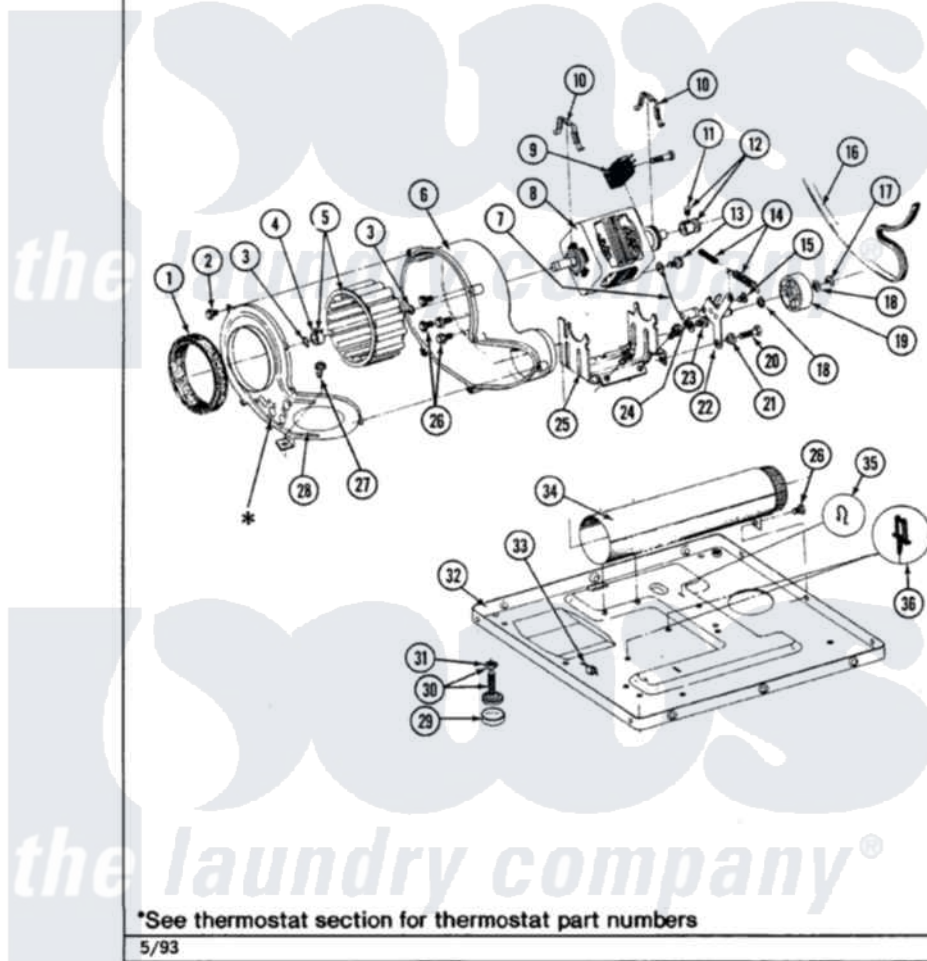

Maytag LDG9900BAW 06 - MOTOR DRIVE

Section: MOTOR DRIVE

P/N 1600028

Models: ALL MODELS

Maytag [Residential Maytag LDG9900BAW Dryer Parts](#) Parts Diagram 06 - MOTOR DRIVE

[Click on the part number to view part](#)

Item	Original Part Number	Replaced By	Status	Part Description
1	Y312901			Seal, Housing Cover
2	Y312961	W10116751		Screw
3	410233	9703438		Ring-Retrn
4	312967			Clamp, Blower Housing
5	Y303836			Blower Wheel Assembly And Clamp
6	Y312893			Housing, Blower
7	901220			Ground Wire
8	Y303358	W10410999		Motor-Drive
9	306207		Not Available	(PROD. No.303358-8 & No.303358-9)
"	Y303877		Not Available	SWITCH, MOTOR EXTERNAL START No.303358-2, No.303358-4, 303358-7
"	Y303879			Switch, Motor External Start
10	Y015825			Clip, Motor To Motor Support
11	Y053241			Set Screw, Motor Pulley
12	Y305185	6-3051850		Pulley- MO

13	910343	488234		Screw 8-32 X 1/4
14	Y303945			IDLER SPRING ASSY. W/PLUG
15	Y312961	W10116751		Screw
16	Y312959			Poly "V" Belt For Tumbler
17	312958	354987		Ring, Retaining
18	Y312527			Washer, Idler Shaft
19	Y303705	6-3037050		Pulley- ID
20	Y014874			Screw, Idler Arm And Sleeve
21	Y312894	315772		Sleeve, Idler Arm
22	Y303363	6-3033630		Idler Arm
23	211294	90767		Screw, 8A X 3/8 HeX Washer Head Tapping
24	Y313582	W10116756		Spacer
25	312897		Not Available	SUPPORT, MOTOR
26	Y310632	1163839		Screw
27	Y313561			Screw----NA
28	314778		Not Available	COVER, BLOWER HOUSING
29	Y314137			Foot, Rubber
30	Y305086			Adjustable Leg And Nut
31	Y052740	62739		Nut, Lock
32	Y303361		Not Available	BASE ASSY. (UPPER & LOWER)
33	Y310376			Clip, Door Switch Harness
34	Y303442			EXHAUST DUCT ASSEMBLY
35	410490			Spring, Retainer Wire Harness
36	Y313262	W10116752		Retainer-