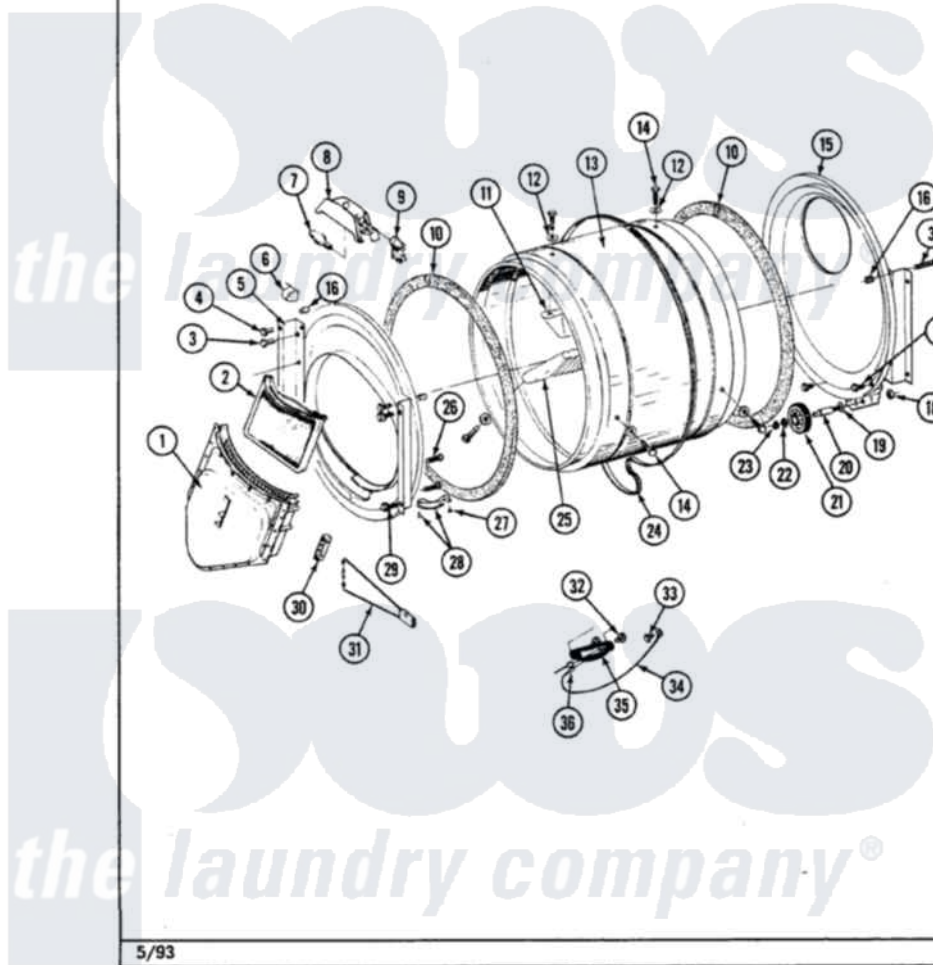

# Maytag LDG9900BAW 08 - TUMBLER

Section: TUMBLER  
Models: ALL MODELS

P/N 1600028

5/93

Maytag Residential Maytag LDG9900BAW Dryer Parts Parts Diagram 08 - TUMBLER  
Click on the part number to view part

Item	Original Part Number	Replaced By	Status	Part Description
1	Y307112	<a href="#">33001016</a>		Outlet Duct Assembly
2	307213	<a href="#">33001167</a>		Filter, Lint
3	313764		Not Available	SCREW
4	<a href="#">Y313561</a>			Screw----NA
5	<a href="#">307117</a>			Tumbler Front W/Seal
6	<a href="#">Y310376</a>			Clip, Door Switch Harness
7	Y307100	<a href="#">67001316</a>		Bulb, Light
8	314955	<a href="#">33001496</a>		Lamp- Hold
9	307097	<a href="#">33001496</a>		Lamp- Hold
10	<a href="#">314820</a>			Seal, Tumbler
11	314803	<a href="#">33001012</a>		Baffle
12	<a href="#">314158</a>			Washer, Baffle To Tumbler
13	314802		Not Available	TUMBLER W/OUT BAFFLES
"	306663		Not Available	TUMBLER W/BAFFLES
14	<a href="#">Y310759</a>			Screw, Tumbler Baffles
15	Y307114	<a href="#">33001178</a>		Back, Tumbler