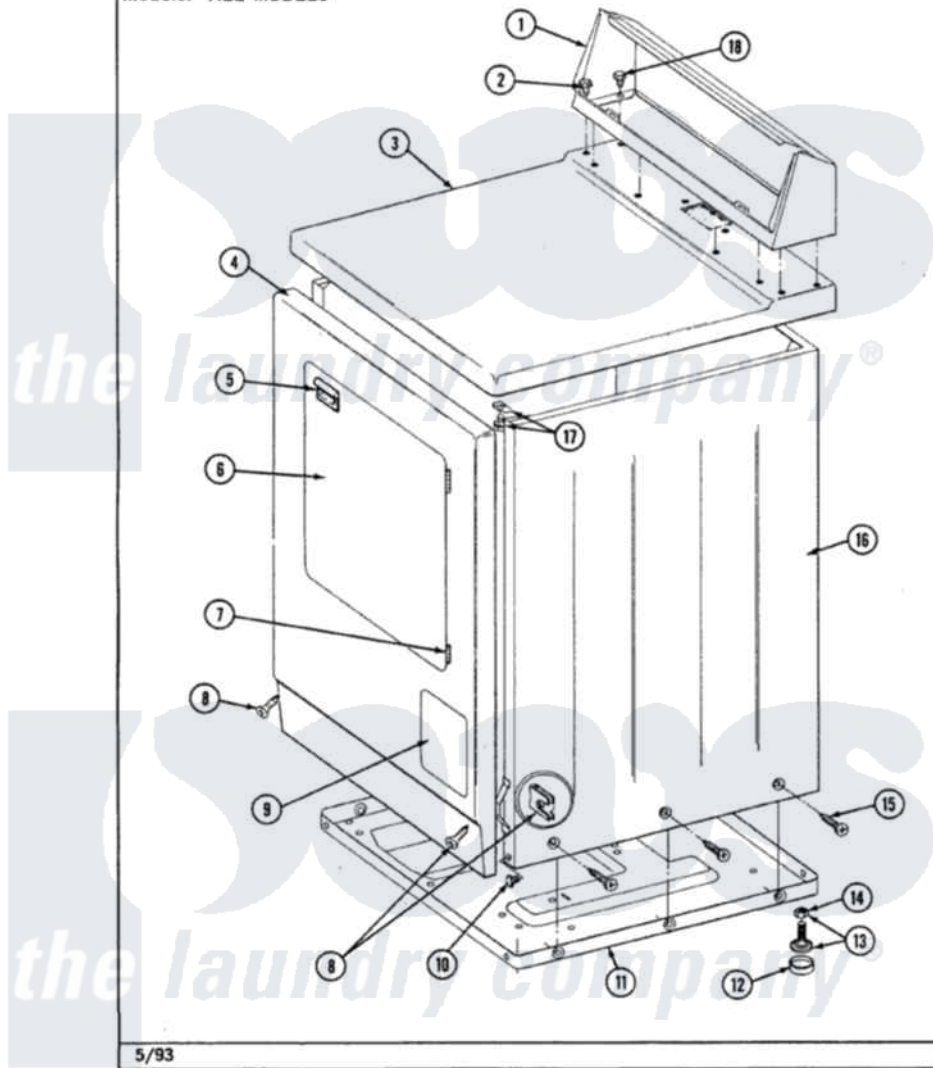

Maytag LDG9900BBL 01 - CABINET-FRONT

Section: CABINET-FRONT

P/N 1600028

Models: ALL MODELS

5/93

Maytag Residential Maytag LDG9900BBL Dryer Parts Parts Diagram 01 - CABINET-FRONT

Click on the part number to view part

Item	Original Part Number	Replaced By	Status	Part Description
1	305193L			Console
2	Y313559			Screw
3	307104L			Top Cover Assembly
4	307998L			Front Panel----NA
5	314972			Handle Door ALM
6	314966L		Not Available	DOOR PANEL ALMOND
"	307111L	308061L		Door Assembly----NA
7	307099	33001230		Hinge, Door
8	204439			Screw And Fstner Assembly
9	302542L		Not Available	PART NOT USED. (DG ONLY)
10	Y310632	1163839		Screw
11	Y303361		Not Available	BASE ASSY. (UPPER & LOWER)
12	Y314137			Foot, Rubber
13	Y305086			Adjustable Leg And Nut
14	Y052740	62739		Nut, Lock
				Yfor Cabinet See Cabinet

15	213007		Ator Cabinet See Cabinet, Back
16	307124L	Not Available	CABINET ASSY ALMOND
17	204445		Screw And Fastener Assembly
18	211294	90767	Screw, 8A X 3/8 HeX Washer Head Tapping