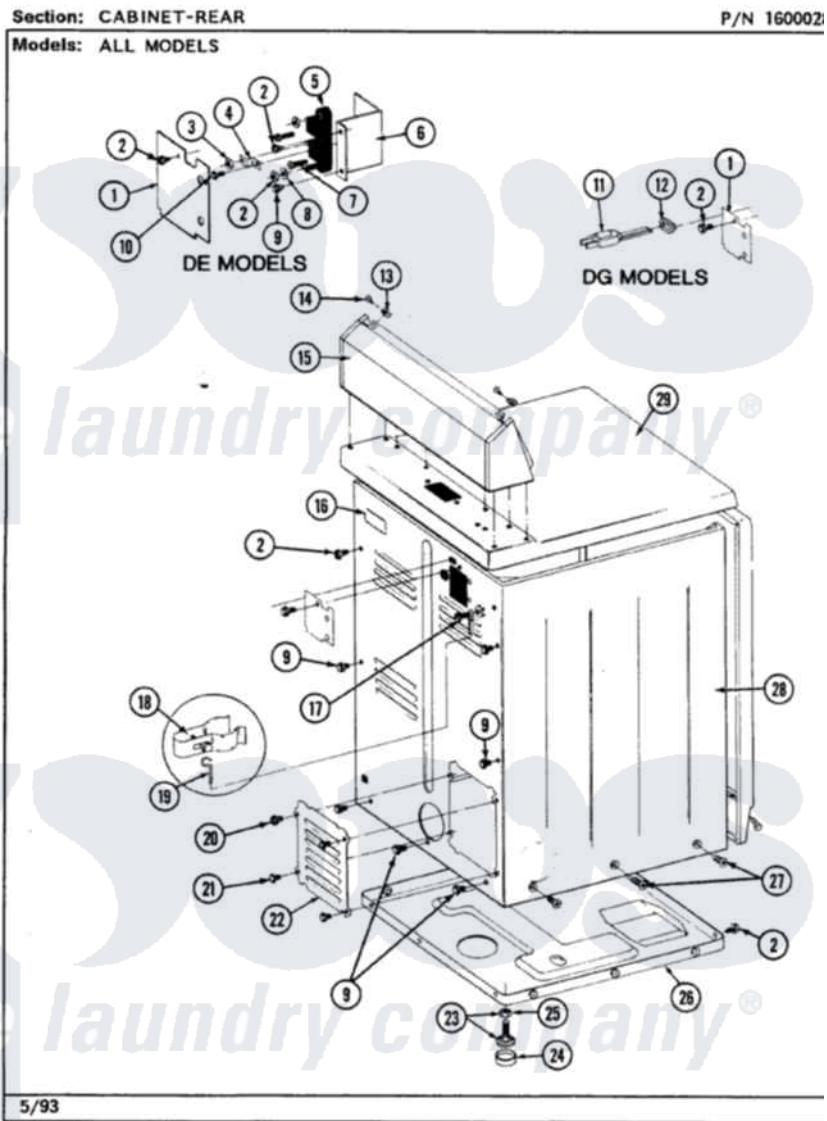

Maytag LDG9900BBL 02 - CABINET-REAR

Maytag Residential Maytag LDG9900BBL Dryer Parts Parts Diagram 02 - CABINET-REAR
Click on the part number to view part

Item	Original Part Number	Replaced By	Status	Part Description
1	Y312905		Not Available	COVER, TERMINAL
2	Y313561			Screw----NA
3	311484	112432		Nut
4	Y312184			Strap, Grounding
5	400008			Block, Terminal
6	Y312904			Bracket, Terminal Block
7	Y312209	W10001200		Screw
8	Y311270			Washer, Terminal Block
9	Y310632	1163839		Screw
11	302521		Not Available	CORD, POWER PART NOT USED-GAS MODELS ONLY
12	211881			Grommet, Cord Part Not Used-Gas Models Only
13	215075			Fastener, Control Panel To Console
14	210932			Screw, No.8 X 9/16 Ctsk Note: Screw, Inlet Duct
15	305193L			Console

16	214519		LABEL, ELECTRICAL INSTR. PART NOT USED-GAS MODELS ONLY
17	303846	22003781	Screw, Ground Strap
18	301548		Clamp, Ground Wire
19	311155		Ground Wire And Clamp
20	Y313559		Screw
21	211294	90767	Screw, 8A X 3/8 HeX Washer Head Tapping
22	Y312951	Not Available	ACCESS COVER, BACK
23	Y305086		Adjustable Leg And Nut
24	Y314137		Foot, Rubber
25	Y052740	62739	Nut, Lock
26	Y303361	Not Available	BASE ASSY. (UPPER & LOWER)
27	213077	Not Available	CAP FOR TIMER KNOB
28	307124L	Not Available	CABINET ASSY ALMOND
29	307104L		Top Cover Assembly