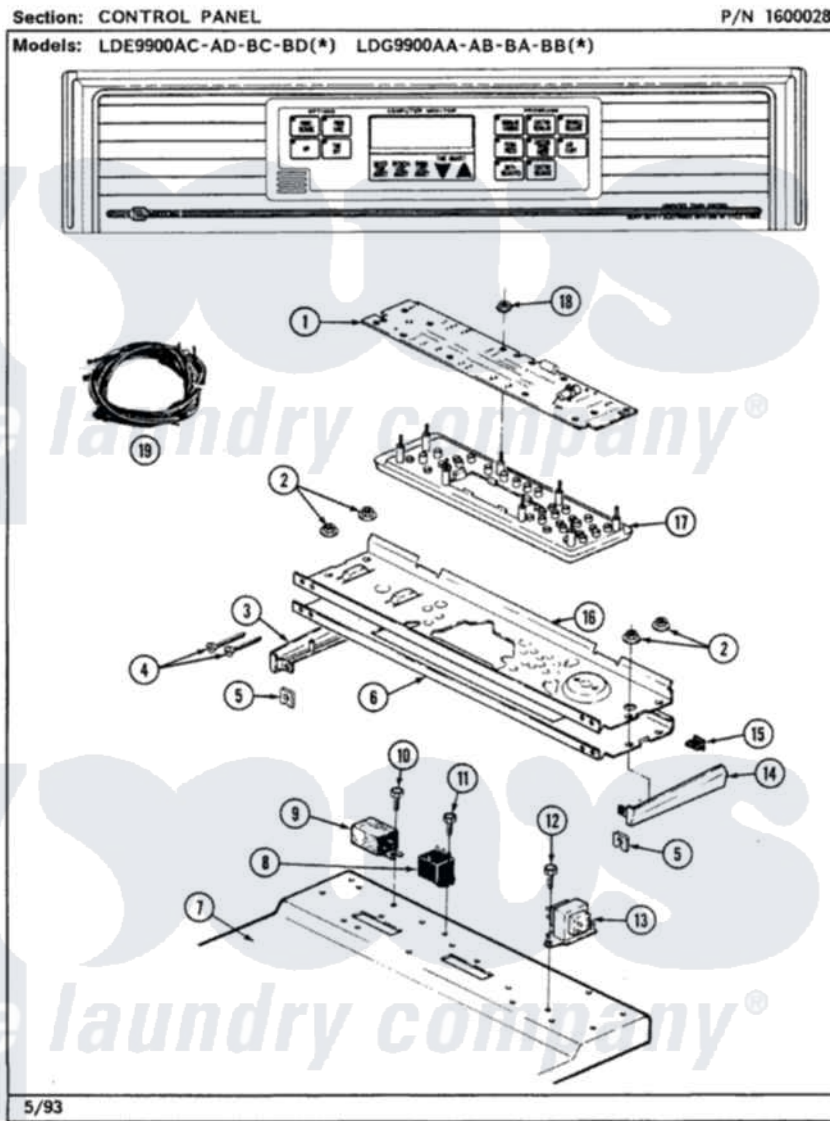

Maytag LDG9900BBL 03 - CONTROL PANEL

Maytag Residential Maytag LDG9900BBL Dryer Parts Parts Diagram 03 - CONTROL PANEL
 Click on the part number to view part

Item	Original Part Number	Replaced By	Status	Part Description
1	307218		Not Available	CIRCUIT BOARD ASSY
2	214872			Palnut, End Cap Note: Nut, Lamp Holder
3	207215		Not Available	END CAP LH
4	210932			Screw, No.8 X 9/16 Ctsk Note: Screw, Inlet Duct
5	214894			Fastener, End Cap
6	307215	WB62X1699		Cooktopbrushed Chrome
7	307104			Top Cover Assembly
"	307104L			Top Cover Assembly
8	206824	W10133335		Relay, Motor
9	306199			Relay, Heater
10	Y251119	3177991		Screw
11	211294	90767		Screw, 8A X 3/8 HeX Washer Head Tapping
12	Y313559			Screw
"	211294	90767		Screw, 8A X 3/8 HeX Washer Head Tapping

13	207766		Transformer
14	207216	Not Available	END CAP RH
15	214897		Pad, Control Panel
16	315028	Not Available	BACKUP PLATE
17	307214	Not Available	MOUNTING PANEL ASSY
18	912077		Locknut, Reader Harness
19	307202	Not Available	WIRE HARNESS
"	16000327	Not Available	GUIDE, QUICK REF. - MAYTAG
"	308507	Not Available	HARNESS, WIRE
"	315030	Not Available	MANUAL, USE & CARE
"	315036	Not Available	MANUAL, USE & CARE