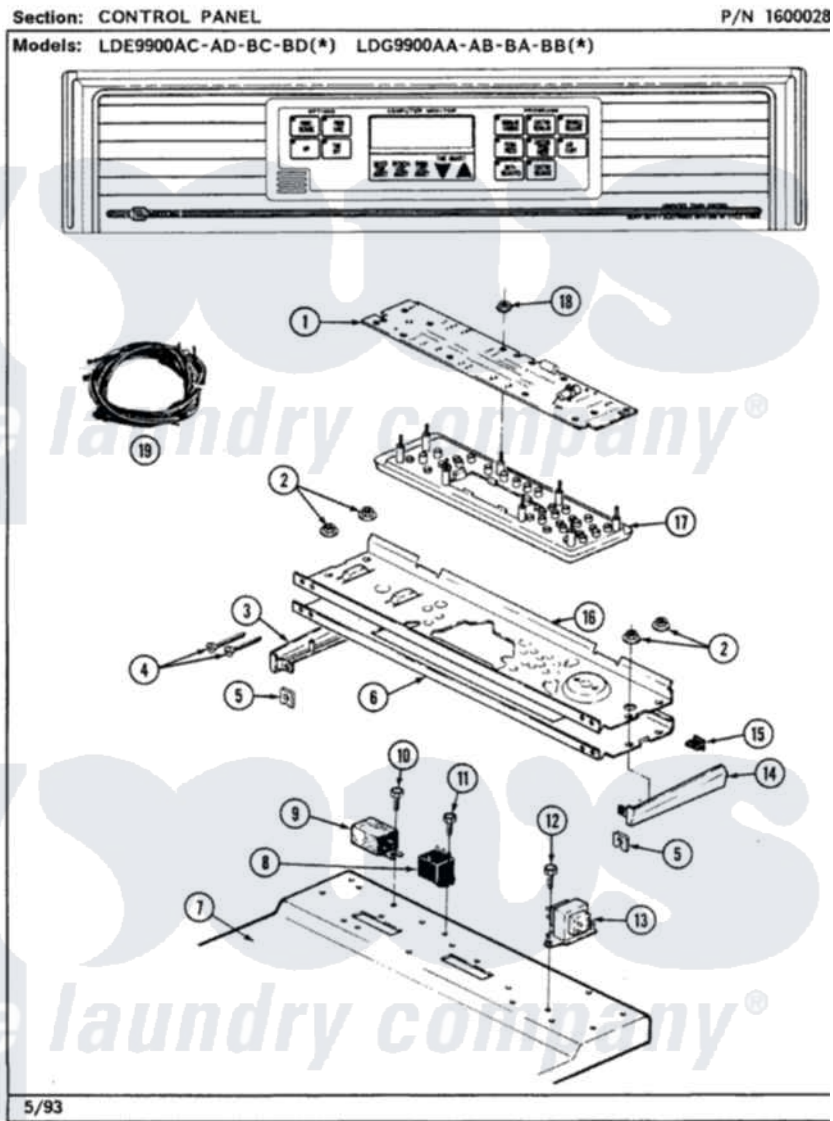

# Maytag LDG9900BBW 03 - CONTROL PANEL

Maytag Residential Maytag LDG9900BBW Dryer Parts Parts Diagram 03 - CONTROL PANEL  
 Click on the part number to view part

Item	Original Part Number	Replaced By	Status	Part Description
1	307218		Not Available	CIRCUIT BOARD ASSY
2	<a href="#">214872</a>			Palnut, End Cap Note: Nut, Lamp Holder
3	207215		Not Available	END CAP LH
4	<a href="#">210932</a>			Screw, No.8 X 9/16 Ctsk Note: Screw, Inlet Duct
5	<a href="#">214894</a>			Fastener, End Cap
6	307215	<a href="#">WB62X1699</a>		Cooktopbrushed Chrome
7	<a href="#">307104</a>			Top Cover Assembly
"	<a href="#">307104L</a>			Top Cover Assembly
8	206824	<a href="#">W10133335</a>		Relay, Motor
9	<a href="#">306199</a>			Relay, Heater
10	Y251119	<a href="#">3177991</a>		Screw
11	211294	<a href="#">90767</a>		Screw, 8A X 3/8 HeX Washer Head Tapping
12	<a href="#">Y313559</a>			Screw
"	211294	<a href="#">90767</a>		Screw, 8A X 3/8 HeX Washer Head Tapping

13	<a href="#">207766</a>		Transformer
14	207216	Not Available	END CAP RH
15	<a href="#">214897</a>		Pad, Control Panel
16	315028	Not Available	BACKUP PLATE
17	307214	Not Available	MOUNTING PANEL ASSY
18	<a href="#">912077</a>		Locknut, Reader Harness
19	307202	Not Available	WIRE HARNESS
"	16000327	Not Available	GUIDE, QUICK REF. - MAYTAG
"	308507	Not Available	HARNESS, WIRE
"	315030	Not Available	MANUAL, USE & CARE
"	315036	Not Available	MANUAL, USE & CARE