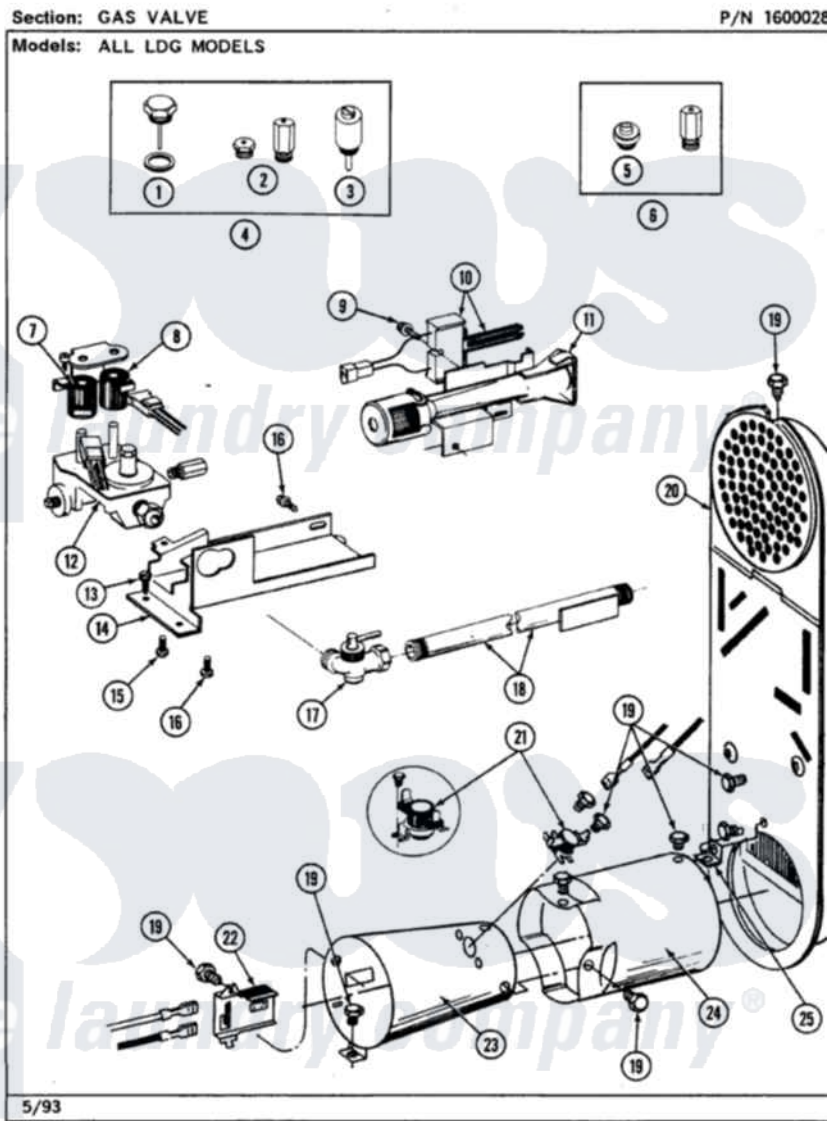

Maytag LDG9900BBW 05 - GAS VALVE

Maytag [Residential Maytag LDG9900BBW Dryer Parts](#) Parts Diagram 05 - GAS VALVE
Click on the part number to view part

Item	Original Part Number	Replaced By	Status	Part Description
1	302810			Screw Assembly - Blue Block Ope
2	305861		Not Available	MAIN BURNER ORIFICE KIT-LPG
3	306184		Not Available	PLUG, BLOCKING (LPG REGULATOR)
4	Y306195	MAL9000AXX		LP Gas Con
5	314602	694424		Leak, Limiter
6	306204	33002924		Gas Conv K
7	306106			Coil, Holding And Booster-W
8	306105	694540		Coil, 60 Hz
9	304971			Screw Note: Screw, Igniter
10	304970	4391996		Ignitor
11	304974	33002793		Burner Assembly
12	306176			Valve, Gas
13	Y313561			Screw---NA
14	314566			Gas Control Bracket

15	314082	90767	Screw, 8A X 3/8 HeX Washer Head Tapping
16	Y313559		Screw
17	Y303349		Angle Shut-Off, Gas Valve
18	Y303383	33001735	Pipe And Bracket Assembly Series 18 Not Needed Use Vavle
19	211294	90767	Screw, 8A X 3/8 HeX Washer Head Tapping
20	Y308504	Not Available	INLET DUCT ASSEMBLY
"	307119		Duct, Inlet Assembly
21	303395		Thermostat, Hi-Limit
22	Y303377	338906	Radiant, Sensor
23	Y308548		Combustion Cone Assembly
"	Y303368		Cone, Combustion
24	Y303841		Cone, Extension
25	Y312890		Retainer, Heater Chamber