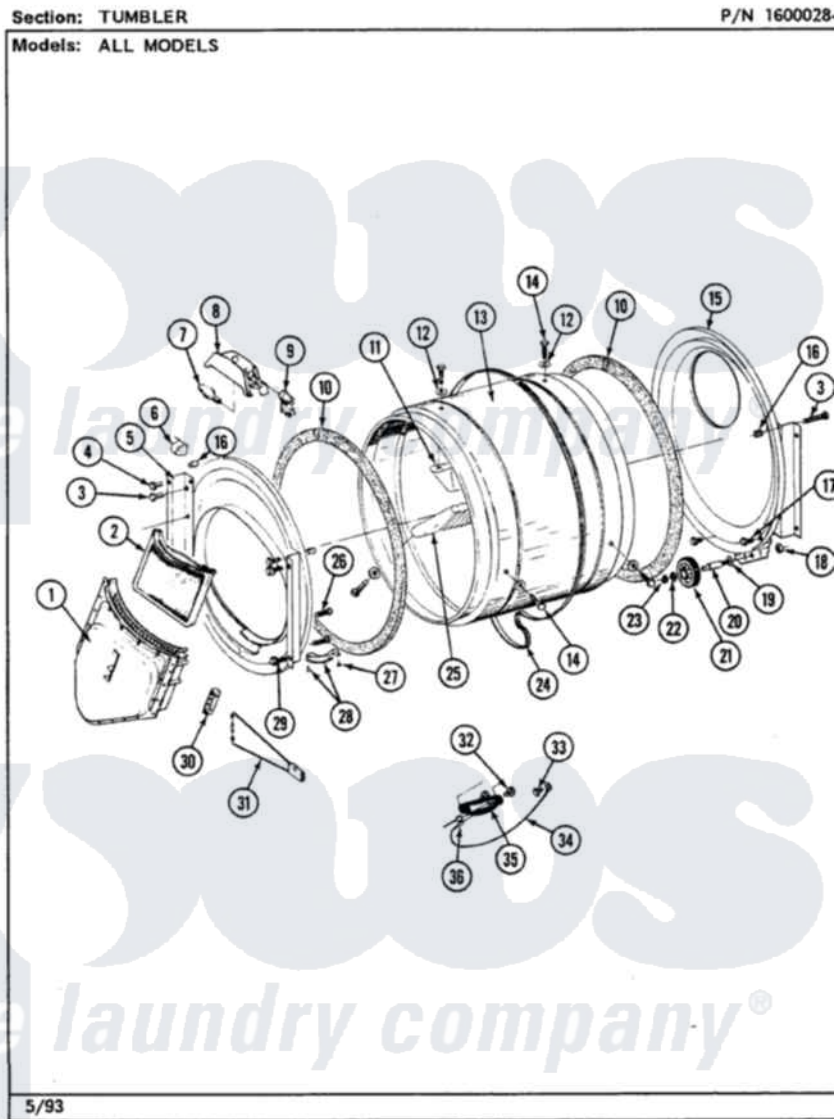

Maytag LDG9900BBW 08 - TUMBLER

Maytag Residential Maytag LDG9900BBW Dryer Parts Parts Diagram 08 - TUMBLER
Click on the part number to view part

Item	Original Part Number	Replaced By	Status	Part Description
1	Y307112	33001016		Outlet Duct Assembly
2	307213	33001167		Filter, Lint
3	313764		Not Available	SCREW
4	Y313561			Screw----NA
5	307117			Tumbler Front W/Seal
6	Y310376			Clip, Door Switch Harness
7	Y307100	67001316		Bulb, Light
8	314955	33001496		Lamp- Hold
9	307097	33001496		Lamp- Hold
10	314820			Seal, Tumbler
11	314803	33001012		Baffle
12	314158			Washer, Baffle To Tumbler
13	314802		Not Available	TUMBLER W/OUT BAFFLES
"	306663		Not Available	TUMBLER W/BAFFLES
14	Y310759			Screw, Tumbler Baffles
15	Y307114	33001178		Back, Tumbler

"	Y308544	33001178	Back, Tumbler
16	313915	31-3915	Tech Sheet
17	211294	90767	Screw, 8A X 3/8 HeX Washer Head Tapping
18	312538	33001443	Nut, Hex
19	Y313347	312535	Washer, Vault Mounting Brk.
20	Y312948	6-3129480	Shaft- Tumbler
21	Y303373	12001541	Drum Roller/Washer Assembly--W
22	312535		Washer, Vault Mounting Brk.
23	410233	9703438	Ring-Retrn
24	Y312959		Poly "V" Belt For Tumbler
25	314804	33001004	Baffle, Tall
26	Y314110	33002917	Screw, No.10-16
27	210720		Rivet, Bearing To Tumbler Fmt
28	306508		Tumbler Bearing Kit ---W
29	Y310632	1163839	Screw
30	315020		Switch Housing
31	307206	307207	Reed Switch
32	Y251119	3177991	Screw
35	304997		Sensor Assembly With Screws
36	Y312658		Receptacle, Sensor Ground Wire