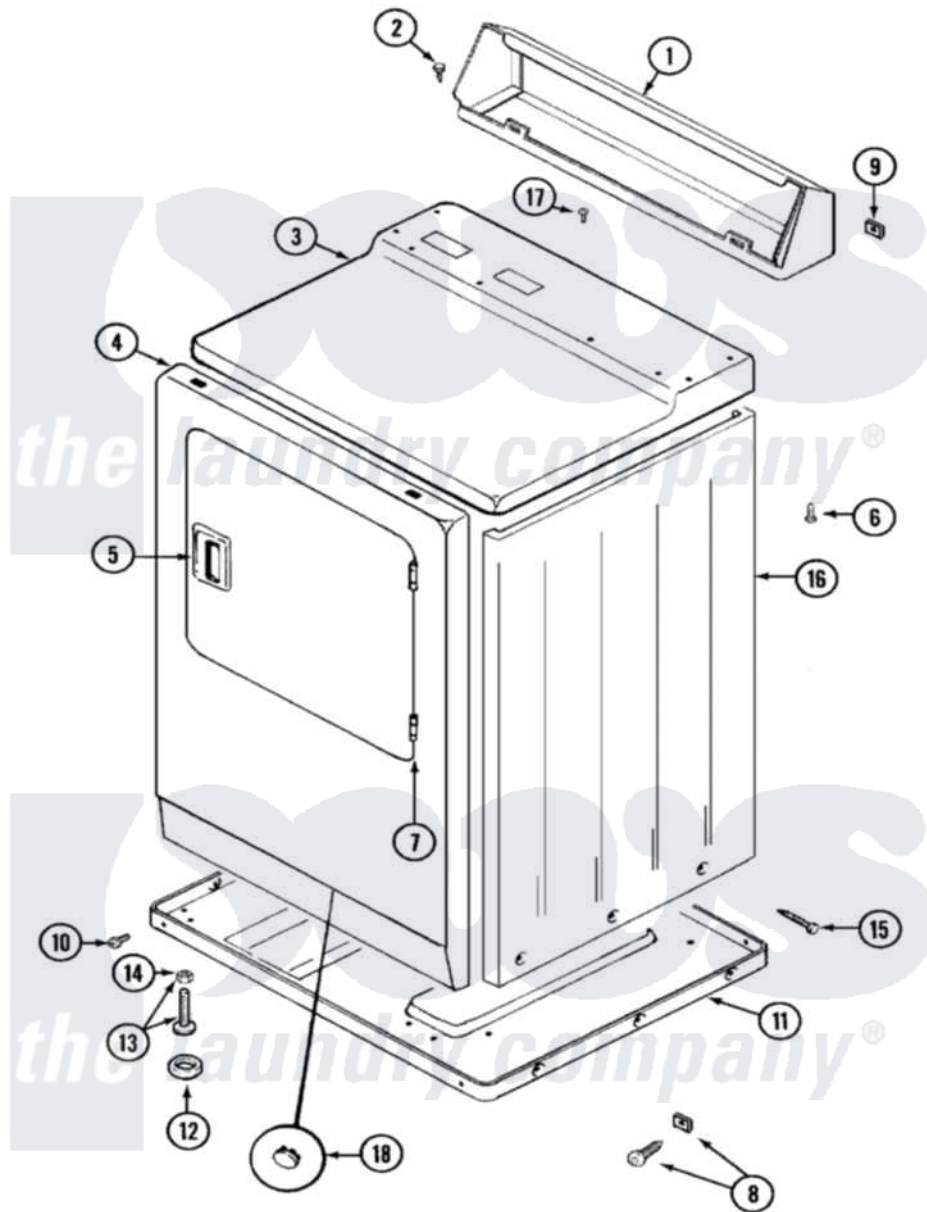

Maytag LDG9904AAE 01 - CABINET-FRONT

Maytag Residential Maytag LDG9904AAE Dryer Parts Parts Diagram 01 - CABINET-FRONT
 Click on the part number to view part

Item	Original Part Number	Replaced By	Status	Part Description
1	Y305193			Console
2	216423	3370225		Screw
3	33001165			Top Cover Assembly
4	33001221	22001817		Sheet, Sound Damper
"	33001242			Panel, Front
5	33001241			Handle, Door
6	214354			Screw, Top Cover To Cabnt.
7	33001230			Hinge, Door
8	204439			Screw And Fstner Assembly
9	215075			Fastener, Control Panel To Console
10	Y313561			Screw----NA
"	Y310632	1163839		Screw
11	Y303361		Not Available	BASE ASSY. (UPPER & LOWER)
12	Y314137			Foot, Rubber
13	Y305086			Adjustable Leg And Nut

14	Y052740	62739	Nut, Lock
15	213007		Xfor Cabinet See Cabinet, Back
16	33001159	33001327	Cabinet
17	210186	3370225	Screw
18	33001132	33002342	Plug, Sifht Hole