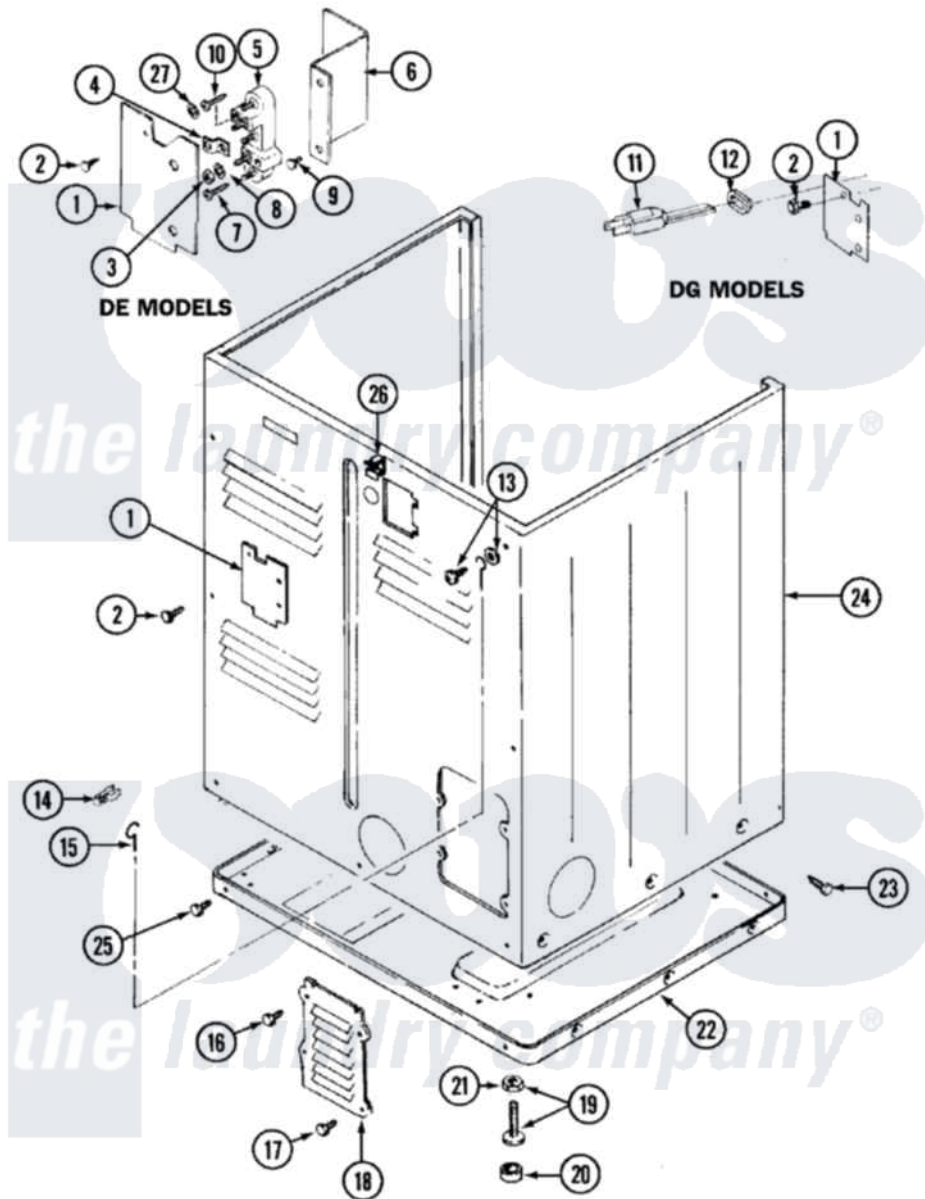

Maytag LDG9904AAE 02 - CABINET-REAR

Maytag [Residential Maytag LDG9904AAE Dryer Parts](#) Parts Diagram 02 - CABINET-REAR
 Click on the part number to view part

Item	Original Part Number	Replaced By	Status	Part Description
1	Y312905		Not Available	COVER, TERMINAL
2	Y313561			Screw---NA
11	33001246		Not Available	CORD, POWER
12	211881			Grommet, Cord Part Not Used-Gas Models Only
13	303846	22003781		Screw, Ground Strap
14	301548			Clamp, Ground Wire
15	204807			Ground Wire, Supp. Plte To Top Cover
16	Y313559			Screw
17	211294	90767		Screw, 8A X 3/8 HeX Washer Head Tapping
18	Y312951		Not Available	ACCESS COVER, BACK
19	Y305086			Adjustable Leg And Nut
20	Y314137			Foot, Rubber
21	Y052740	62739		Nut, Lock
22	Y303361		Not Available	BASE ASSY. (UPPER & LOWER)

23	213007		Xfor Cabinet See Cabinet, Back
24	33001159	33001327	Cabinet
25	Y313561		Screw----NA
"	Y310632	1163839	Screw
26	Y310376		Clip, Door Switch Harness