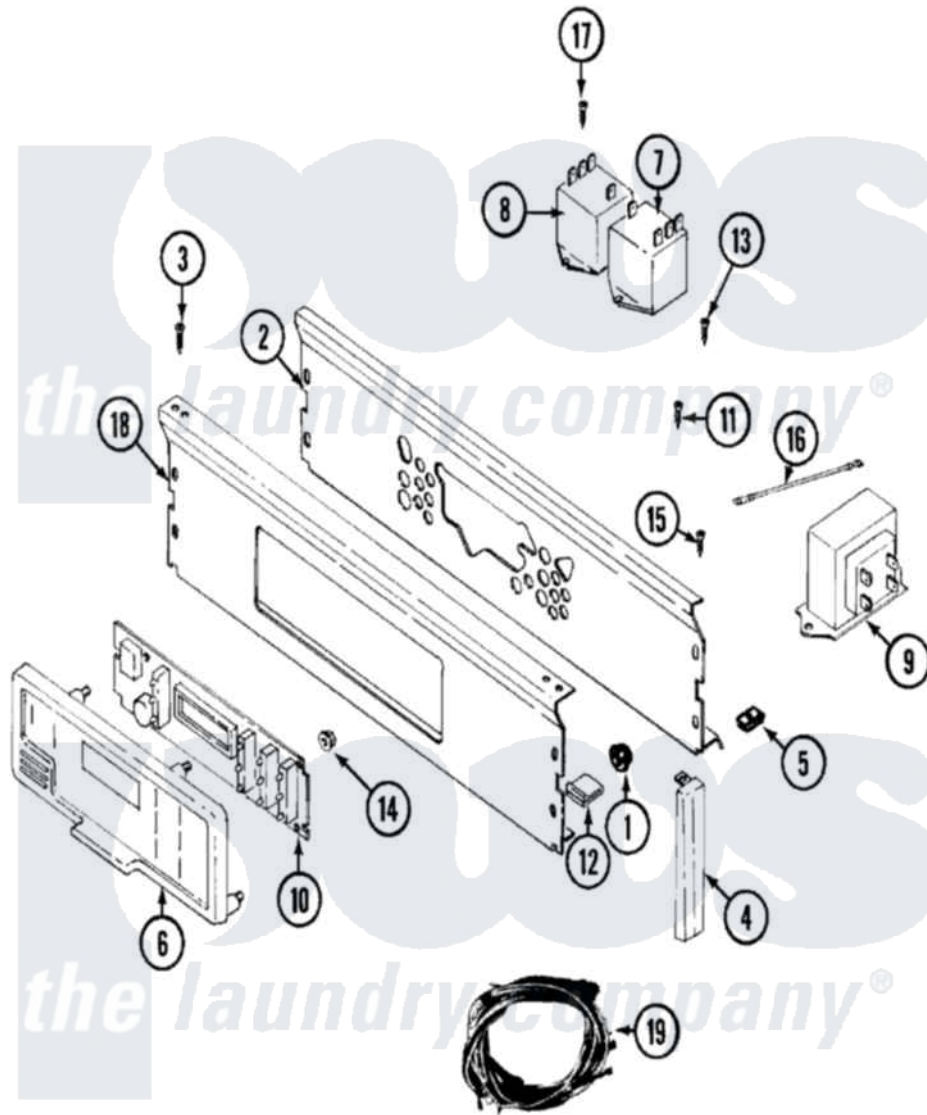

Maytag LDG9904AAE 03 - CONTROL PANEL

Maytag Residential Maytag LDG9904AAE Dryer Parts Parts Diagram 03 - CONTROL PANEL
 Click on the part number to view part

Item	Original Part Number	Replaced By	Status	Part Description
1	214872			Palnut, End Cap Note: Nut, Lamp Holder
2	315028		Not Available	BACKUP PLATE
3	210932			Screw, No.8 X 9/16 Ctsk Note: Screw, Inlet Duct
4	22001291			End Cap, Control Panel
"	22001289		Not Available	END CAP, CTRL. PNL. (LT-WHT)
"	22001564			Cap, End
"	22001565		Not Available	CAP, END (LT-WHT)
5	214894			Fastener, End Cap
6	33001056		Not Available	PANEL ASSY., MOUNTING (WHT)
7	206824	W10133335		Relay, Motor
9	207766			Transformer
10	33001158			Board Assembly, Circuit
11	Y313559			Screw
"	211904	00767		Screw, 8A X 3/8 HeX Washer

211294	90767		Head Tapping
12	214897		Pad, Control Panel
13	211294	90767	Screw, 8A X 3/8 HeX Washer Head Tapping
14	912077		Locknut, Reader Harness
15	210186	3370225	Screw
16	205810		Wire, Ground
18	33001279	Not Available	PANEL, CONTROL (WHT)
19	308507	Not Available	HARNESS, WIRE
"	33001523		Harness, Wire