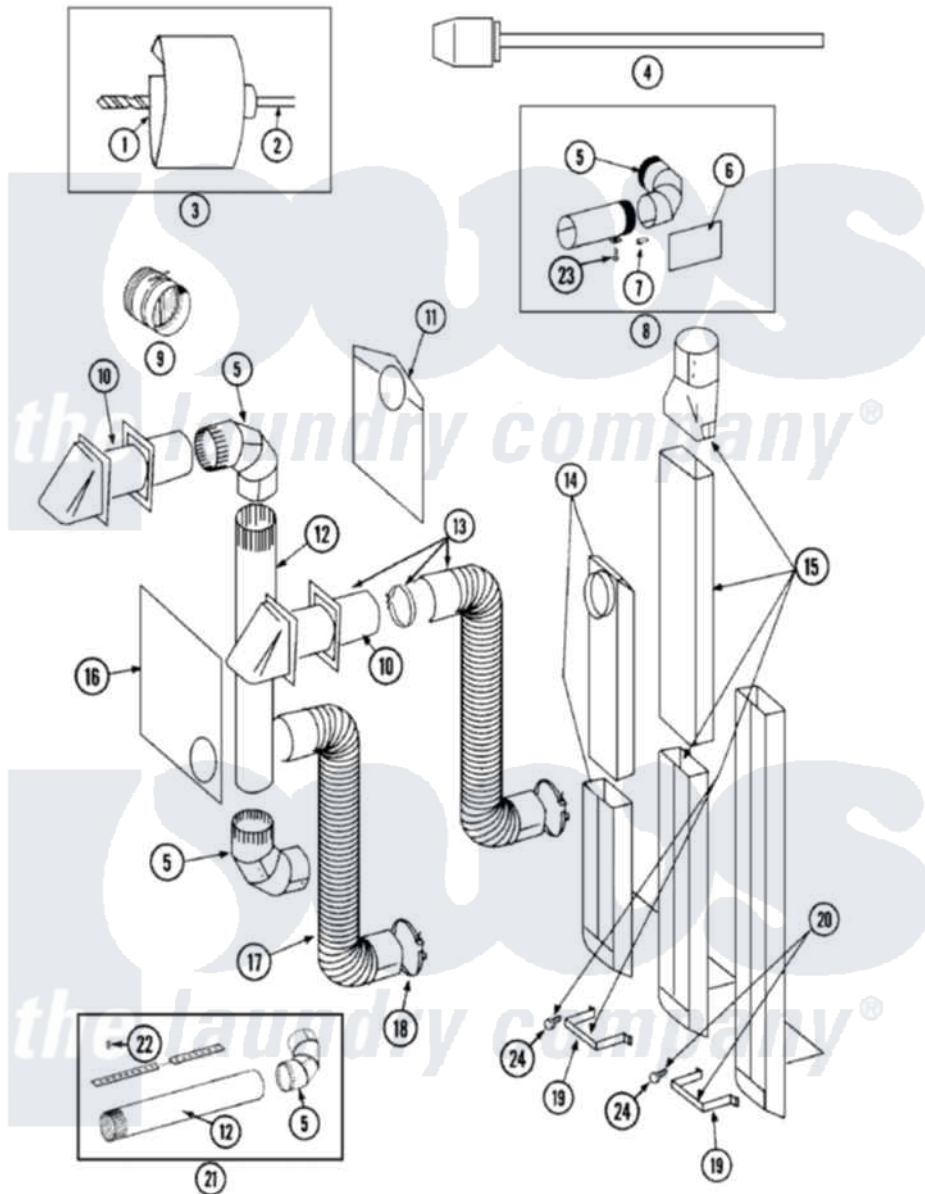

Maytag LDG9904AAE 05 - DUCTING

Maytag [Residential Maytag LDG9904AAE Dryer Parts](#) Parts Diagram 05 - DUCTING
 Click on the part number to view part

Item	Original Part Number	Replaced By	Status	Part Description
1	038179		Not Available	BLADE, SAW
2	038180		Not Available	REPLACEMENT DRILL
3	038766		Not Available	HOLE SAW W/DRILL BIT
4	038767			Extension Chuck, Drill
5	Y059131			Elbow, Venting
6	312302			Insulation, Exhaust Duct Kit
7	213323			Fastener, Exhaust Duct Kit
8	Y304652			Exhaust Duct Kit
9	059146		Not Available	DAMPER, BACK DRAFT
10	Y059129	4396007RW		Vent Hood
11	311353		Not Available	BAG, LINT (DACRON)
12	Y059130			Pipe, Venting
13	Y059143			Flexible Vent Kit
14	Y059135			Vent Duct Assembly
15	059144		Not Available	RECTANGULAR VENT KIT
16	Y059134			PLATE, ALUM. WINDOW (15``X20``)

17	Y304353	4396010RP	6ft Scvent
18	Y304630		Clamp, Flexible Duct
19	313272		Bracket, Exhaust Deflector
20	303736	Not Available	EXHAUST DEFLECTOR KIT
21	306399	Not Available	EXHAUST DEFLECTOR KIT
22	Y251119	3177991	Screw
23	211294	90767	Screw, 8A X 3/8 HeX Washer Head Tapping
24	211294	90767	Screw, 8A X 3/8 HeX Washer Head Tapping