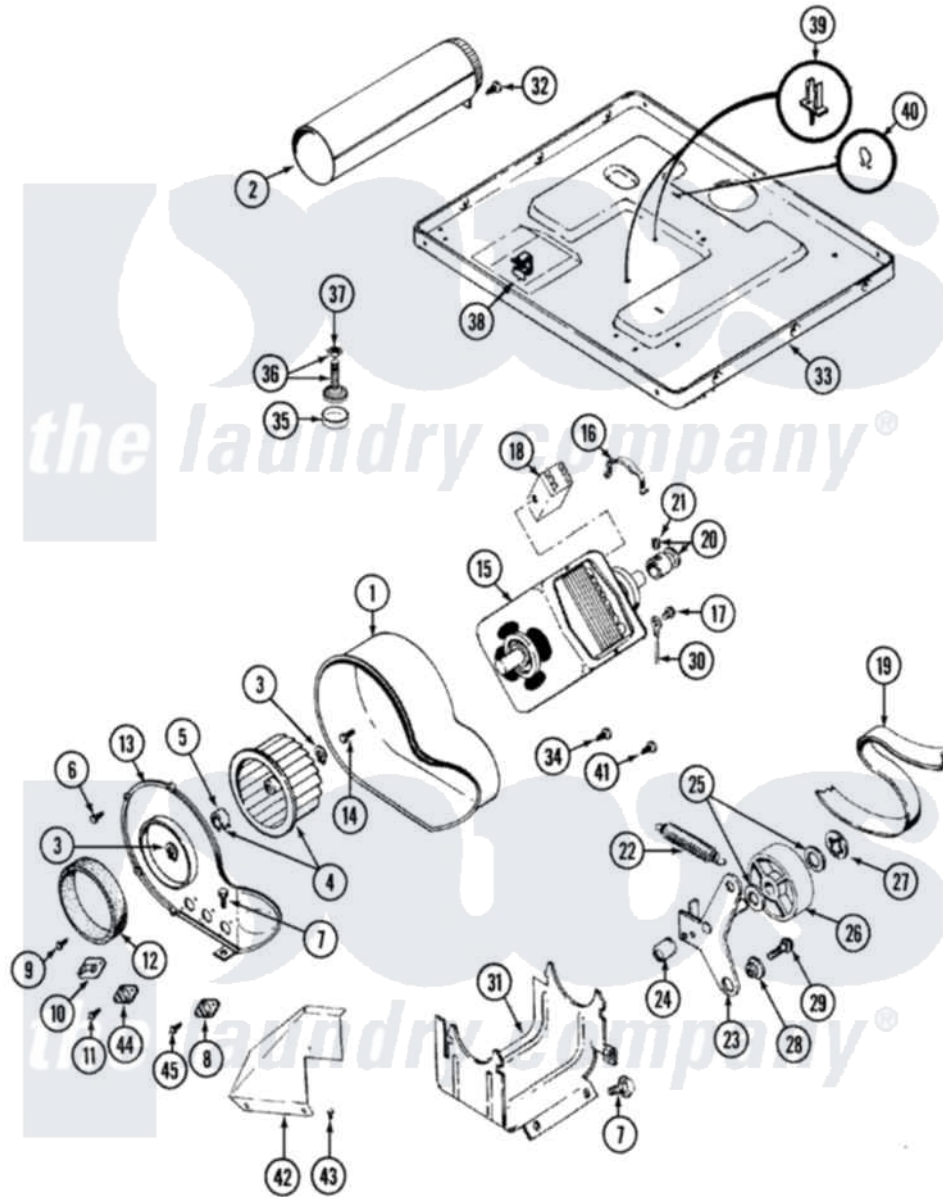

Maytag LDG9904AAE 07 - MOTOR DRIVE

Maytag [Residential Maytag LDG9904AAE Dryer Parts](#) Parts Diagram 07 - MOTOR DRIVE
 Click on the part number to view part

Item	Original Part Number	Replaced By	Status	Part Description
1	Y312893			Housing, Blower
2	Y303442			EXHAUST DUCT ASSEMBLY
3	410233	9703438		Ring-Retrn
4	Y303836			Blower Wheel Assembly And Clamp
5	312967			Clamp, Blower Housing
6	Y312961	W10116751		Screw
7	Y313561			Screw----NA
8	307200			Thermostat, Limit
9	211294	90767		Screw, 8A X 3/8 HeX Washer Head Tapping
10	306604			Cut-Off, Thermal Part Not Used
11	314848	W10116760		Screw
12	Y312901			Seal, Housing Cover
13	314778		Not Available	COVER, BLOWER HOUSING
14	Y310632	1163839		Screw

15	Y303358	W10410999	Motor-Drive
16	Y015825		Clip, Motor To Motor Support
17	910343	488234	Screw 8-32 X 1/4
18	Y303877	Not Available	SWITCH, MOTOR EXTERNAL START No.303358-2, No.303358-4, 303358-7
"	Y303879		Switch, Motor External Start
"	306207	Not Available	(PROD. No.303358-8 & No.303358-9)
19	Y312959		Poly "V" Belt For Tumbler
20	Y305185	6-3051850	Pulley- MO
21	Y053241		Set Screw, Motor Pulley
22	Y303945		IDLER SPRING ASSY. W/PLUG
23	Y303363	6-3033630	Idler Arm
24	Y313582	W10116756	Spacer
25	Y312527		Washer, Idler Shaft
26	Y303705	6-3037050	Pulley- ID
27	312958	354987	Ring, Retaining
28	Y312894	315772	Sleeve, Idler Arm
29	Y014874		Screw, Idler Arm And Sleeve
30	901220		Ground Wire
31	312897	Not Available	SUPPORT, MOTOR
32	Y310632	1163839	Screw
33	Y305084		Base Assembly
34	211294	90767	Screw, 8A X 3/8 HeX Washer Head Tapping
35	Y314137		Foot, Rubber
36	Y305086		Adjustable Leg And Nut
37	Y052740	62739	Nut, Lock
38	Y310376		Clip, Door Switch Harness
39	315471	22003298	Retainer, Wire
40	410490		Spring, Retainer Wire Harness
41	Y312961	W10116751	Screw
44	307208		Thermistor, Temp. Control
45	211294	90767	Screw, 8A X 3/8 HeX Washer Head Tapping