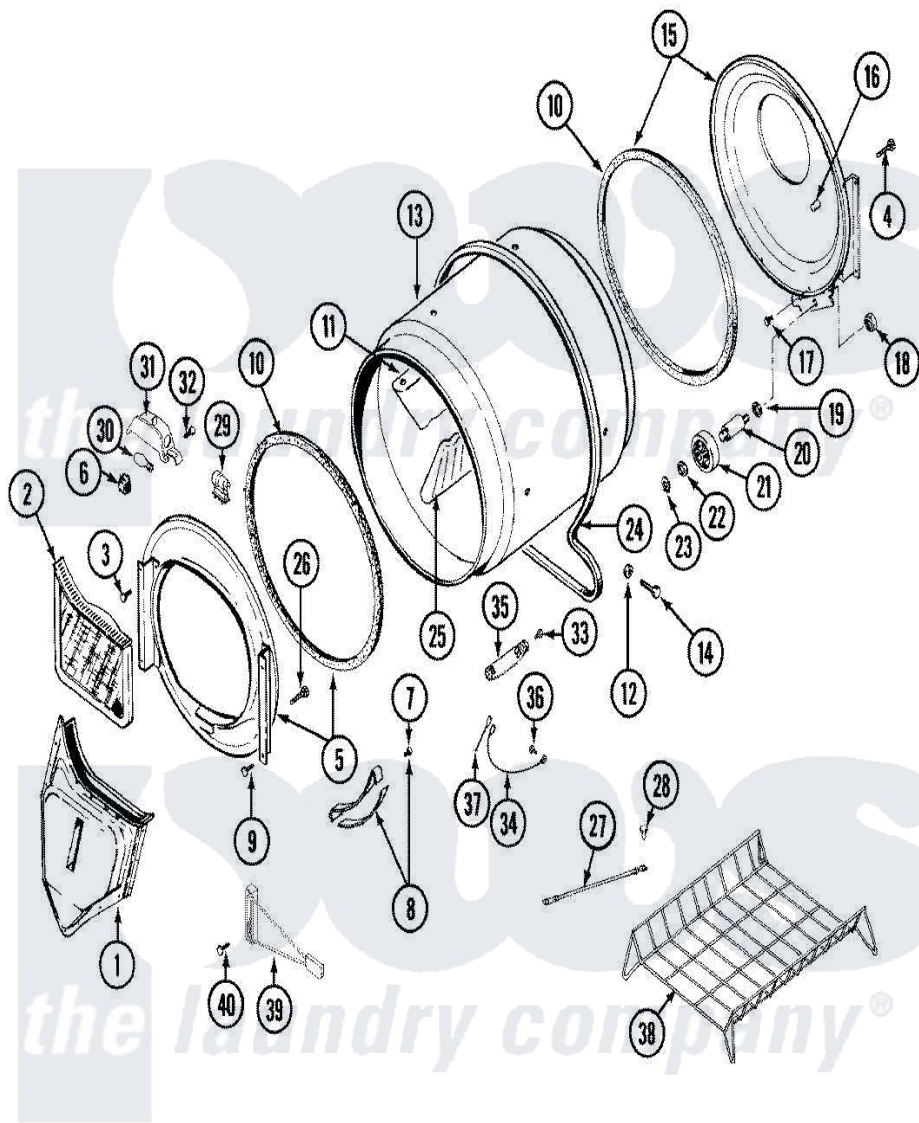

Maytag LDG9904AAE 08 - TUMBLER

Maytag [Residential Maytag LDG9904AAE Dryer Parts](#) Parts Diagram 08 - TUMBLER
 Click on the part number to view part

Item	Original Part Number	Replaced By	Status	Part Description
1	33001016			Outlet Duct Assembly
2	33001167			Filter, Lint
3	313764		Not Available	SCREW
4	Y313561			Screw----NA
5	33001423			Front Assembly, Tumbler
6	Y310376			Clip, Door Switch Harness
7	210720			Rivet, Bearing To Tumbler Frmt
8	306508			Tumbler Bearing Kit ----W
9	Y310632	1163839		Screw
10	314820			Seal, Tumbler
11	33001012			Baffle
12	314158			Washer, Baffle To Tumbler
13	33001108		Not Available	DRYER TUMBLER, W/O BAFFLES
14	Y310759			Screw, Tumbler Baffles
15	33001178			Back, Tumbler
16	313915	31-3915		Tech Sheet

17	Y310632	1163839	Screw
18	312538	33001443	Nut, Hex
19	Y313347	312535	Washer, Vault Mounting Brk.
20	Y312948	6-3129480	Shaft- Tumbler
21	Y303373	12001541	Drum Roller/Washer Assembly--W
22	312535		Washer, Vault Mounting Brk.
23	410233	9703438	Ring-Retrn
24	Y312959		Poly "V" Belt For Tumbler
25	33001004		Baffle, Tall
26	Y314110	33002917	Screw, No.10-16
27	901220		Ground Wire
28	910343	488234	Screw 8-32 X 1/4
29	307097	33001496	Lamp- Hold
30	Y307100	67001316	Bulb, Light
31	314955	33001496	Lamp- Hold
32	214872		Palnut, End Cap Note: Nut, Lamp Holder
33	Y251119	3177991	Screw
34	Y303711		Sensor Ground Wire
35	Y303389	304997	Sensor Assembly With Screws
36	211294	90767	Screw, 8A X 3/8 HeX Washer Head Tapping
37	Y312658		Receptacle, Sensor Ground Wire
38	Y308116		Rack, Drying
39	33001001		Switch, Reed And Housing
40	314554	Not Available	SCREW