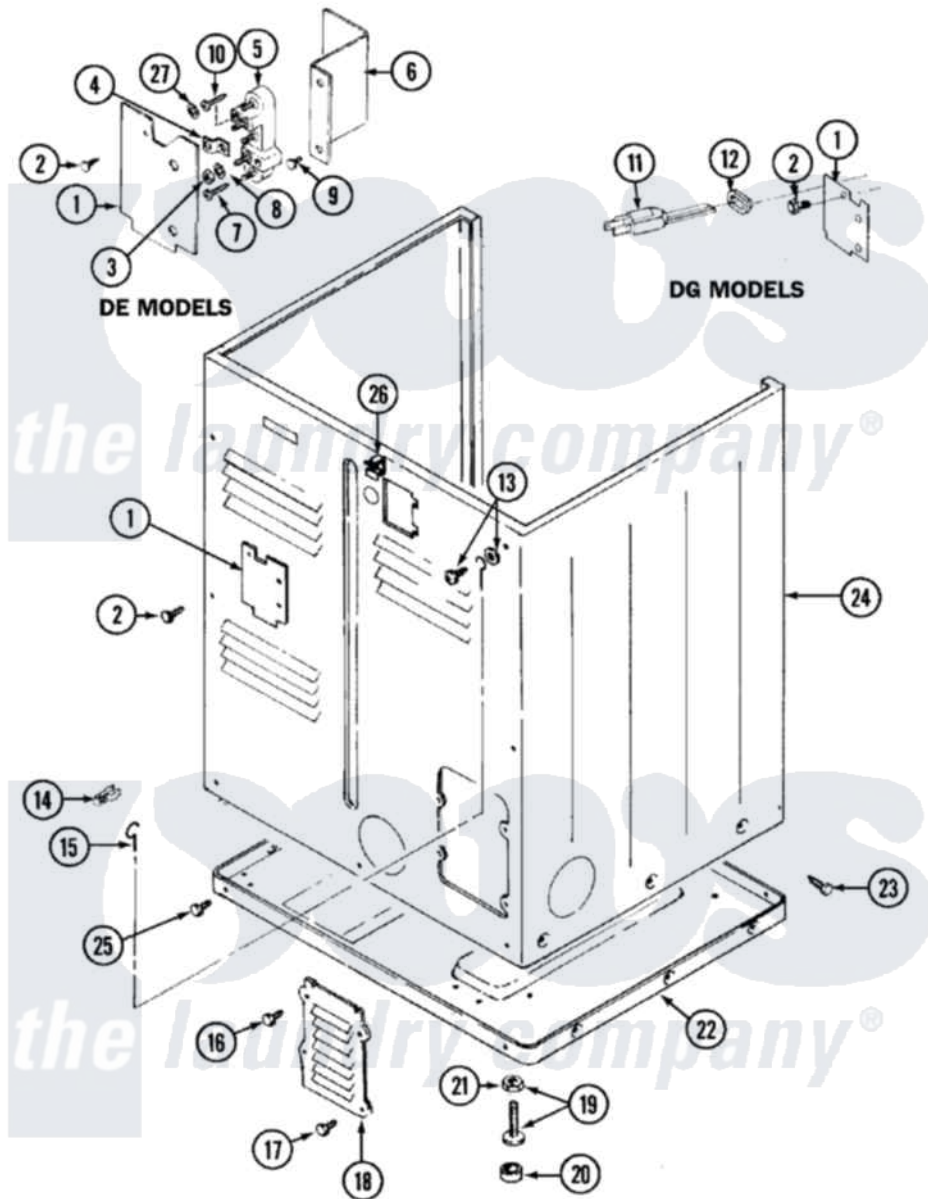

Maytag LDG9904AAL 02 - CABINET-REAR

Maytag [Residential Maytag LDG9904AAL Dryer Parts](#) Parts Diagram 02 - CABINET-REAR
 Click on the part number to view part

Item	Original Part Number	Replaced By	Status	Part Description
1	Y312905		Not Available	COVER, TERMINAL
2	Y313561			Screw---NA
11	33001246		Not Available	CORD, POWER
12	211881			Grommet, Cord Part Not Used-Gas Models Only
13	303846	22003781		Screw, Ground Strap
14	301548			Clamp, Ground Wire
15	204807			Ground Wire, Supp. Pltte To Top Cover
16	Y313559			Screw
17	211294	90767		Screw, 8A X 3/8 HeX Washer Head Tapping
18	Y312951		Not Available	ACCESS COVER, BACK
19	Y305086			Adjustable Leg And Nut
20	Y314137			Foot, Rubber
21	Y052740	62739		Nut, Lock
22	Y303361		Not Available	BASE ASSY. (UPPER & LOWER)

23	213007		Xfor Cabinet See Cabinet, Back
24	33001160	Not Available	CABINET (ALM)
25	Y313561		Screw---NA
"	Y310632	1163839	Screw
26	Y310376		Clip, Door Switch Harness