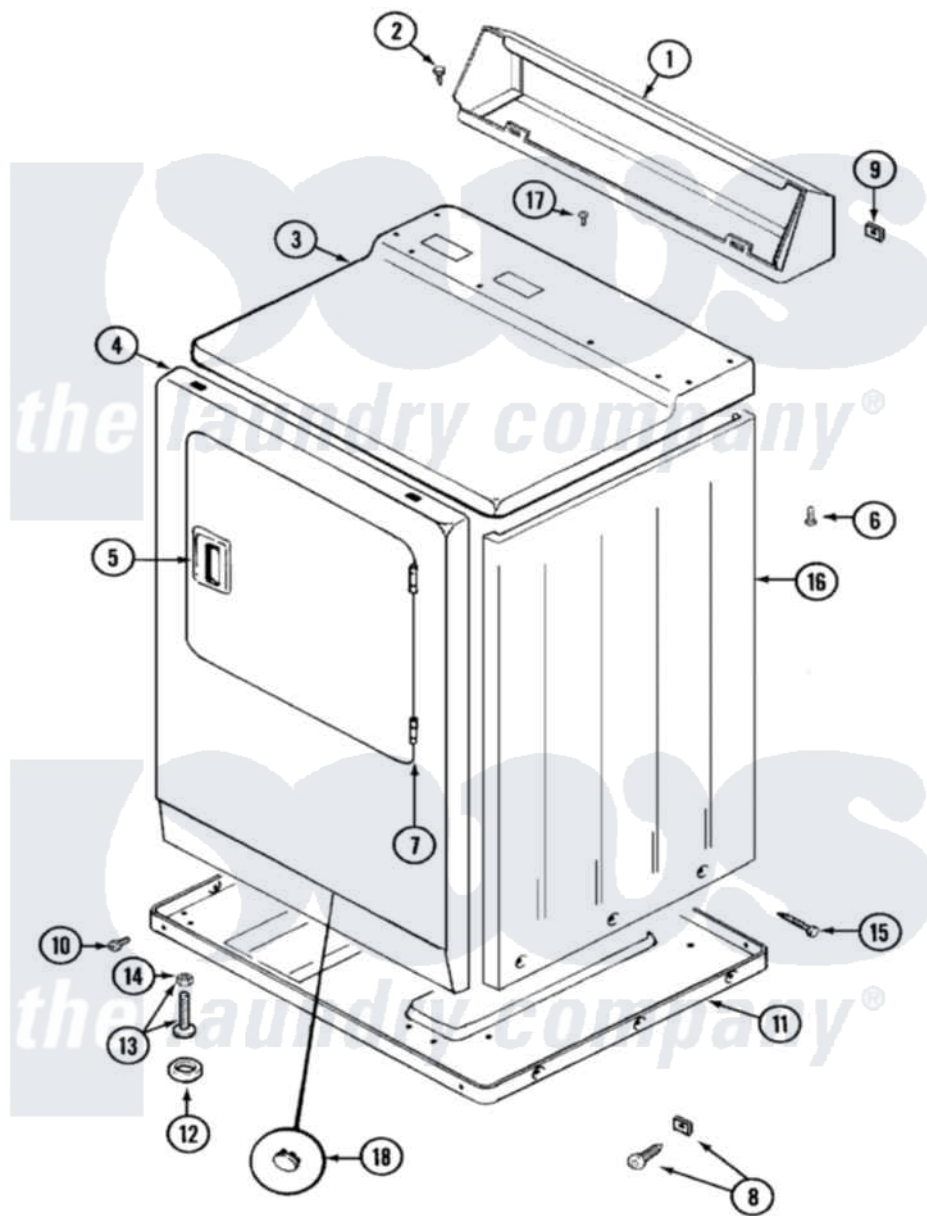

Maytag LDG9904AAM 01 - CABINET-FRONT (LDE9904ACM & LDG9904AAM)

Maytag Residential Maytag LDG9904AAM Dryer Parts Parts Diagram 01 - CABINET-FRONT (LDE9904ACM & LDG9904AAM)

Click on the part number to view part

| Item | Original Part Number | Replaced By | Status | Part Description |
|------|--------------------------|--------------------------|---------------|------------------------------------|
| 1 | 305193L | | | Console |
| 2 | 216423 | 3370225 | | Screw |
| 3 | 33001166 | | Not Available | COVER, TOP (ALM)---NA |
| 4 | 33001221 | 22001817 | | Sheet, Sound Damper |
| " | 33001258 | 33001242 | | Panel, Front |
| 5 | 33001254 | 37001047 | | Handle, Door |
| 6 | 214354 | | | Screw, Top Cover To Cabnt. |
| 7 | 33001230 | | | Hinge, Door |
| 8 | 204439 | | | Screw And Fstner Assembly |
| 9 | 215075 | | | Fastener, Control Panel To Console |
| 10 | Y313561 | | | Screw---NA |
| " | Y310632 | 1163839 | | Screw |
| 11 | Y303361 | | Not Available | BASE ASSY. (UPPER & LOWER) |

| | | | |
|----|-------------------------|-------------------------|-----------------------------------|
| 12 | Y314137 | | Foot, Rubber |
| 13 | Y305086 | | Adjustable Leg And Nut |
| 14 | Y052740 | 62739 | Nut, Lock |
| 15 | 213007 | | Xfor Cabinet See Cabinet, Back |
| 16 | 33001160 | Not Available | CABINET (ALM) |
| 17 | 210186 | 3370225 | Screw |
| 18 | 33001168 | Not Available | PLUG, SIGHT HOLE (ALM) |