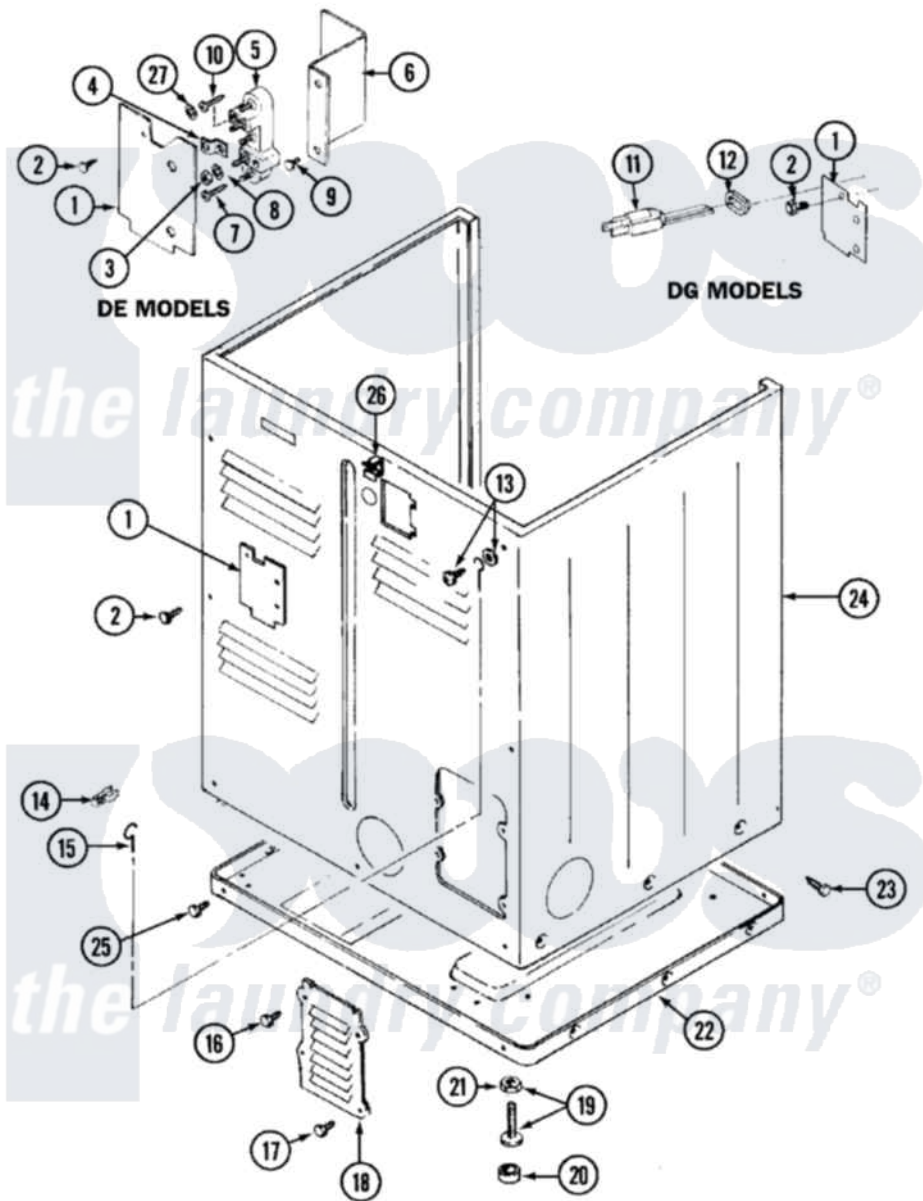

Maytag LDG9904AAM 02 - CABINET-REAR (LDE9904ACE & LDG9904AAM)

Maytag Residential Maytag LDG9904AAM Dryer Parts Parts Diagram 02 - CABINET-REAR (LDE9904ACE & LDG9904AAM)

Click on the part number to view part

Item	Original Part Number	Replaced By	Status	Part Description
1	Y312905		Not Available	COVER, TERMINAL
2	Y313561			Screw---NA
11	33001246		Not Available	CORD, POWER
12	211881			Grommet, Cord Part Not Used-Gas Models Only
13	303846	22003781		Screw, Ground Strap
14	301548			Clamp, Ground Wire
15	204807			Ground Wire, Supp. Pltte To Top Cover
16	Y313559			Screw
17	211294	90767		Screw, 8A X 3/8 HeX Washer Head Tapping
18	Y312951		Not Available	ACCESS COVER, BACK
19	Y305086			Adjustable Leg And Nut
20	Y314137			Foot, Rubber
21	Y052740	62739		Nut, Lock