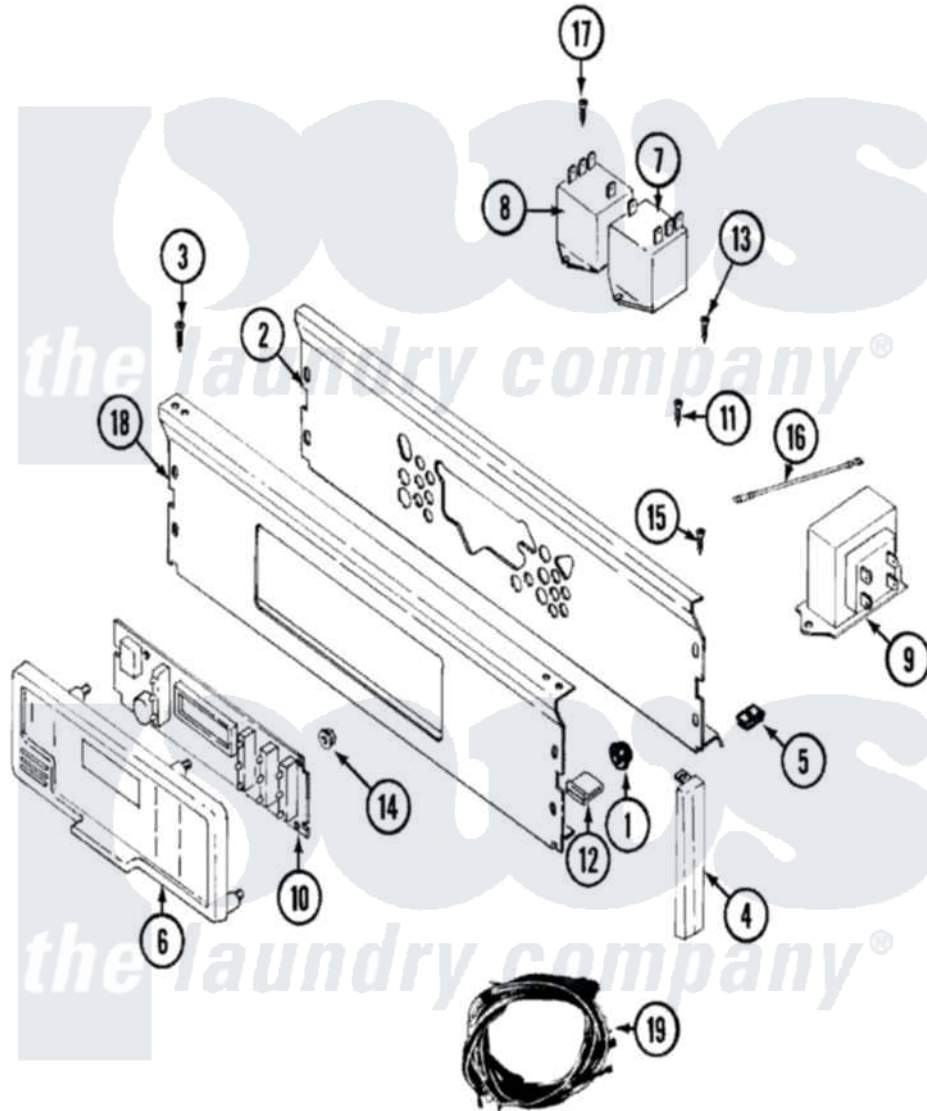

Maytag LDG9904AAM 03 - CONTROL PANEL (LDE9904ACM & LDG9904AAM)

Maytag Residential Maytag LDG9904AAM Dryer Parts Parts Diagram 03 - CONTROL PANEL (LDE9904ACM & LDG9904AAM)

Click on the part number to view part

Item	Original Part Number	Replaced By	Status	Part Description
1	214872			Palnut, End Cap Note: Nut, Lamp Holder
2	315028		Not Available	BACKUP PLATE
3	210932			Screw, No.8 X 9/16 Ctsk Note: Screw, Inlet Duct
4	22001293			End Cap, Control Panel
"	22001292	22001567		Cap, End
"	22001566	22001293		End Cap, Control Panel
"	22001567			Cap, End
5	214894			Fastener, End Cap
6	33001489		Not Available	PANEL, MOUNTING (ALM)---NA
7	206824	W10133335		Relay, Motor
9	207766			Transformer
10	33001158			Board Assembly, Circuit
11	211204	00767		Screw, 8A X 3/8 HeX Washer

11	211294	90767	Head Tapping
"	Y313559		Screw
12	214897		Pad, Control Panel
13	211294	90767	Screw, 8A X 3/8 HeX Washer Head Tapping
14	912077		Locknut, Reader Harness
15	210186	3370225	Screw
16	205810		Wire, Ground
18	33001490	Not Available	PANEL, CONTROL (ALM)
19	33001523		Harness, Wire
"	308507	Not Available	HARNESS, WIRE
20	16000327	Not Available	GUIDE, QUICK REF. - MAYTAG
"	33001264	Not Available	MANUAL, USE & CARE